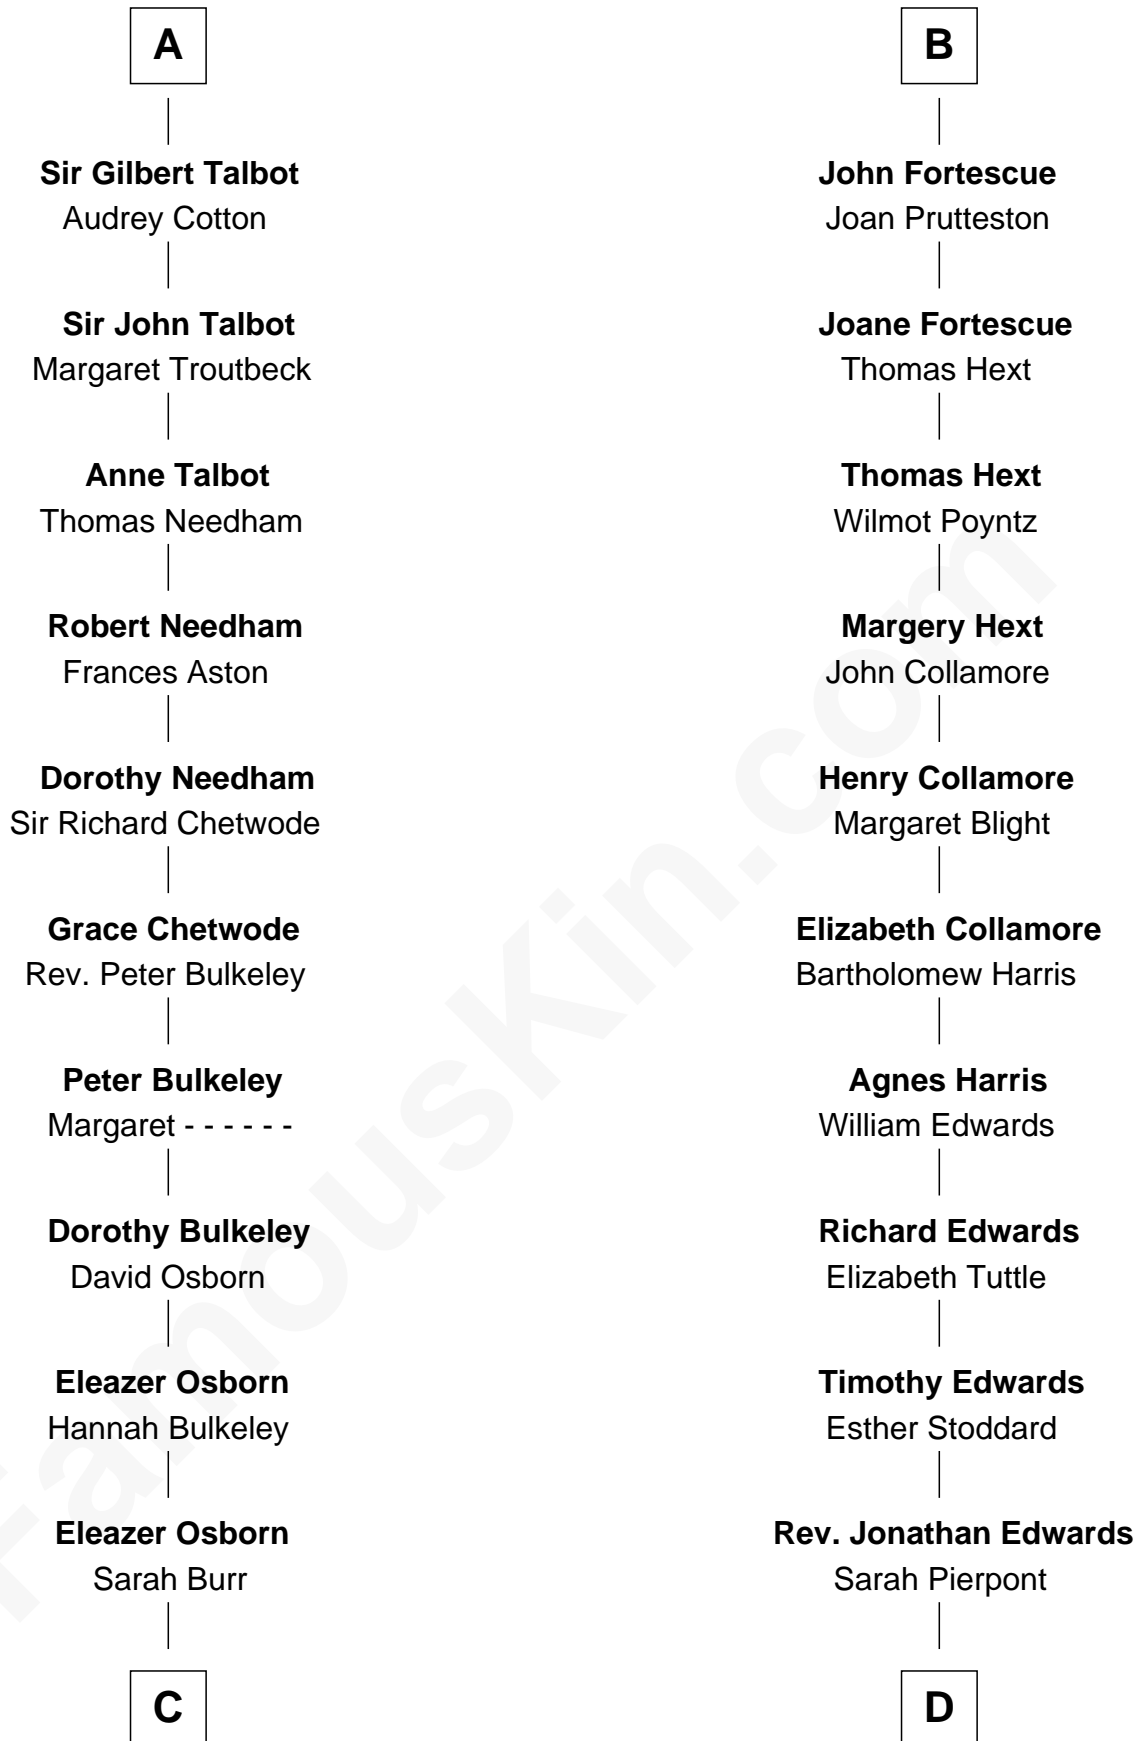

FamousKin.com

Relationship Chart of

Jay Gould

American Railroad "Robber Baron"

18th cousin 1 time removed of

Aaron Burr

Killed Alexander Hamilton

Sir Geoffrey FitzPiers

Aveline de Clare

C

Anna Osborn
Abraham Gould

John Burr Gould
Mary More

Jay Gould
"Robber Baron"

D

Esther Edwards
Aaron Burr

Aaron Burr
Killed Alexander Hamilton