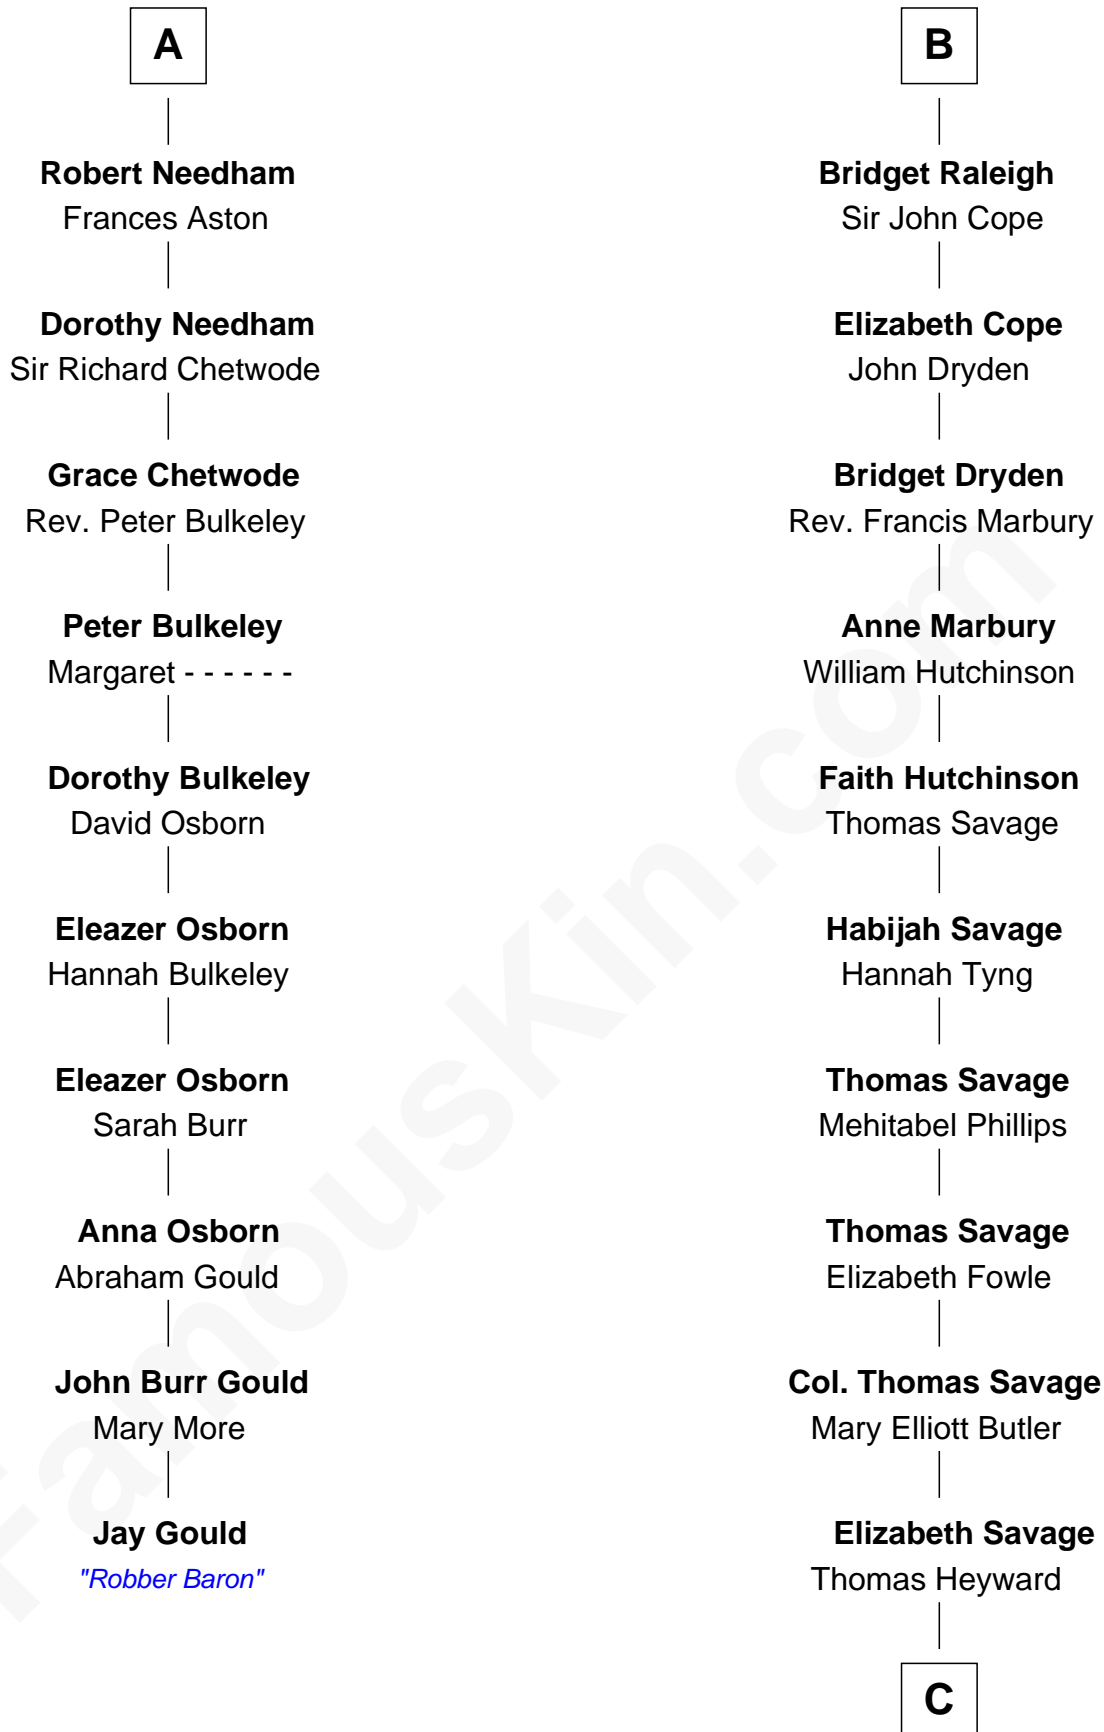

## Relationship Chart of

### Jay Gould

American Railroad "Robber Baron"

16th cousin 5 times removed of

**DuBose Heyward**

Author of *Porgy* (*Porgy & Bess*)

C

**Thomas Heyward**

Ann Eliza Cuthbert

**Thomas Savage Heyward**

Georgianna Hasell

**Thomas Savage Heyward**

Louisa Watkins

**Edwin Watkins Heyward**

Jane Screven DuBose

**DuBose Heyward**

*American Novelist*