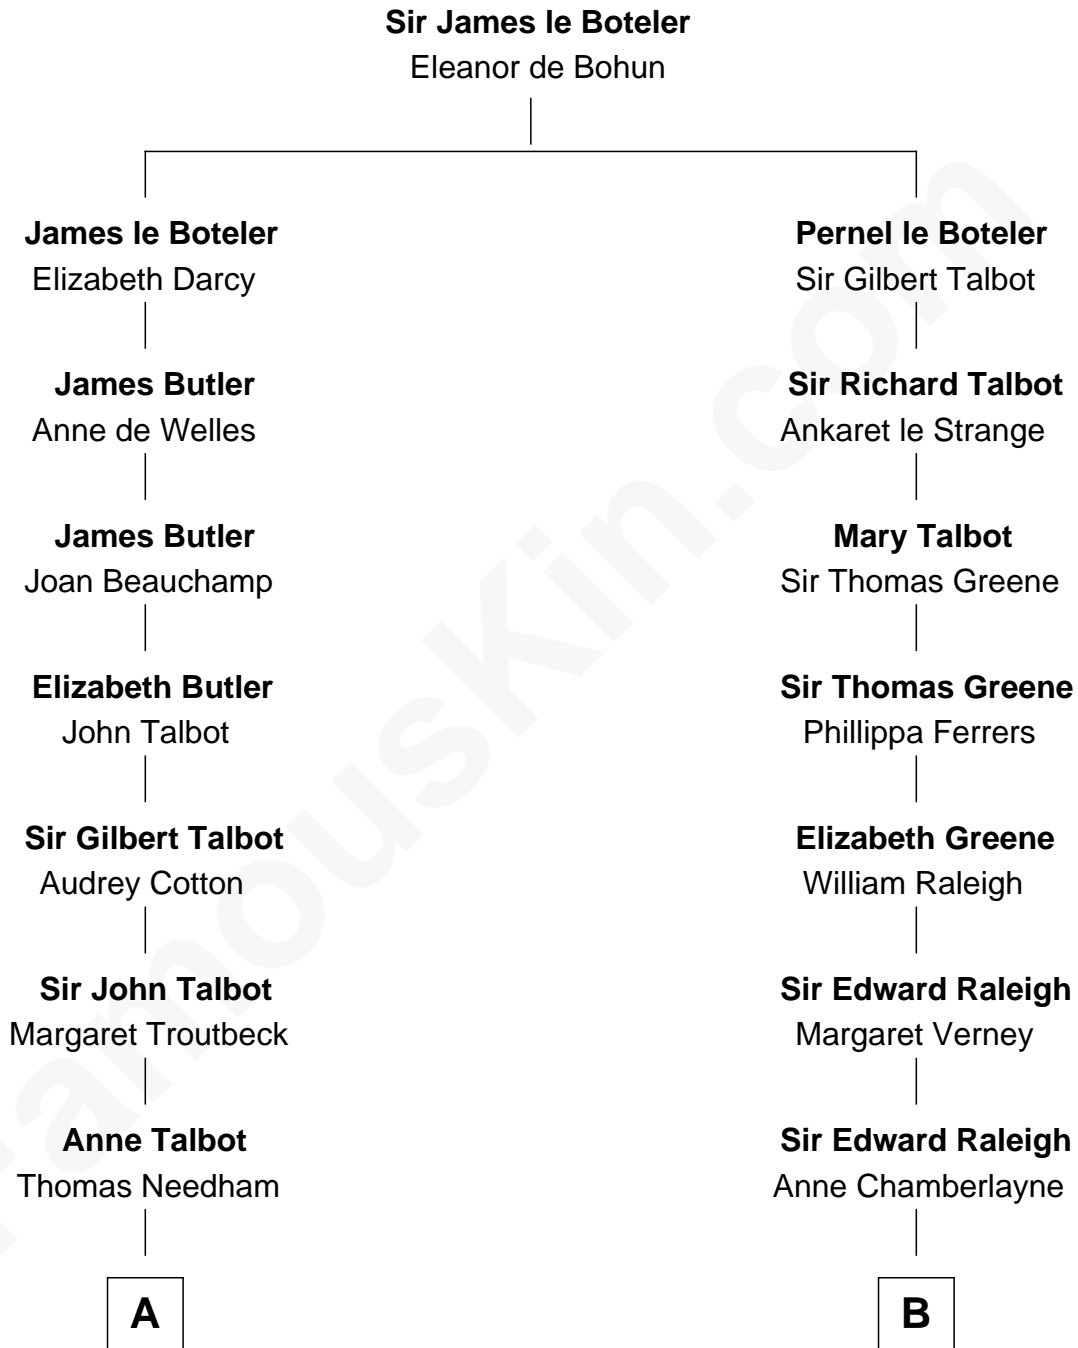

## Relationship Chart of

### Jay Gould

American Railroad "Robber Baron"

16th cousin 5 times removed of

**DuBose Heyward**

Author of *Porgy* (*Porgy & Bess*)

C

**Thomas Heyward**

Ann Eliza Cuthbert

**Thomas Savage Heyward**

Georgianna Hasell

**Thomas Savage Heyward**

Louisa Watkins

**Edwin Watkins Heyward**

Jane Screven DuBose

**DuBose Heyward**

*American Novelist*