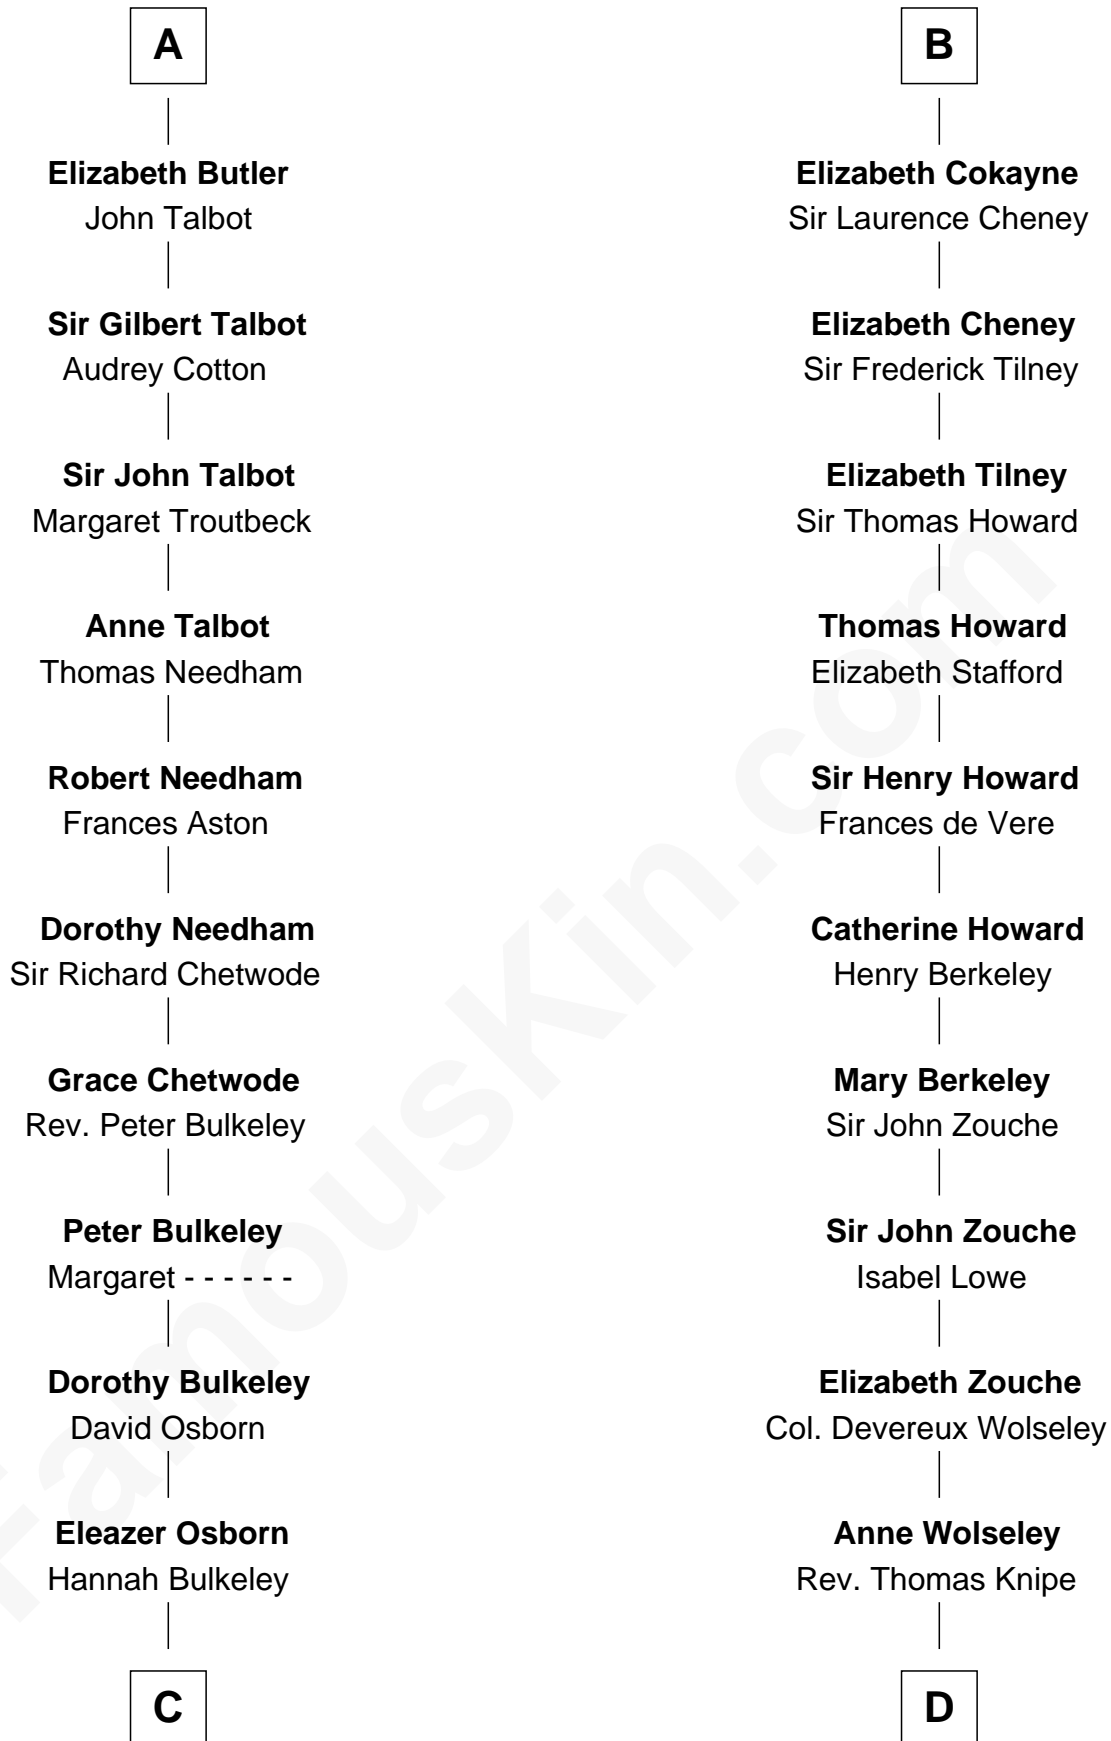

FamousKin.com

Relationship Chart of

Jay Gould

American Railroad "Robber Baron"

20th cousin 1 time removed of

Francis Scott Key

Author of "The Star Spangled Banner"

C

Eleazer Osborn

Sarah Burr

Anna Osborn

Abraham Gould

John Burr Gould

Mary More

Jay Gould

"Robber Baron"