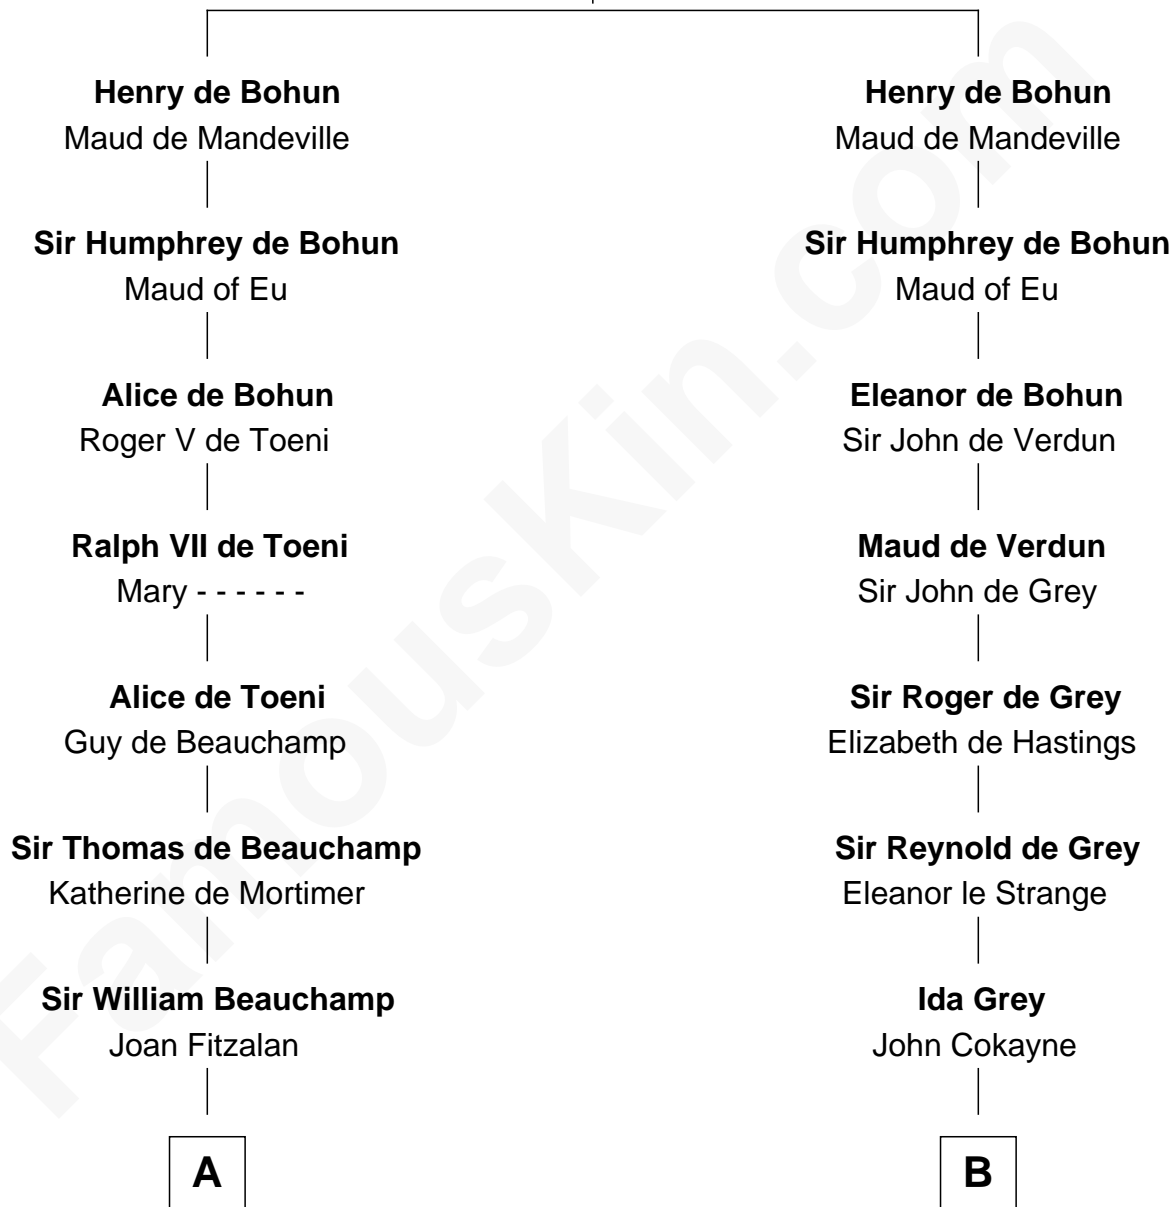

FamousKin.com

Relationship Chart of

Jay Gould

American Railroad "Robber Baron"

21st cousin of

Francis Scott Key

Author of "The Star Spangled Banner"

Humphrey IV de Bohun

Margaret of Scotland

C

Eleazer Osborn
Hannah Bulkeley

Eleazer Osborn
Sarah Burr

Anna Osborn
Abraham Gould

John Burr Gould
Mary More

Jay Gould
"Robber Baron"

D