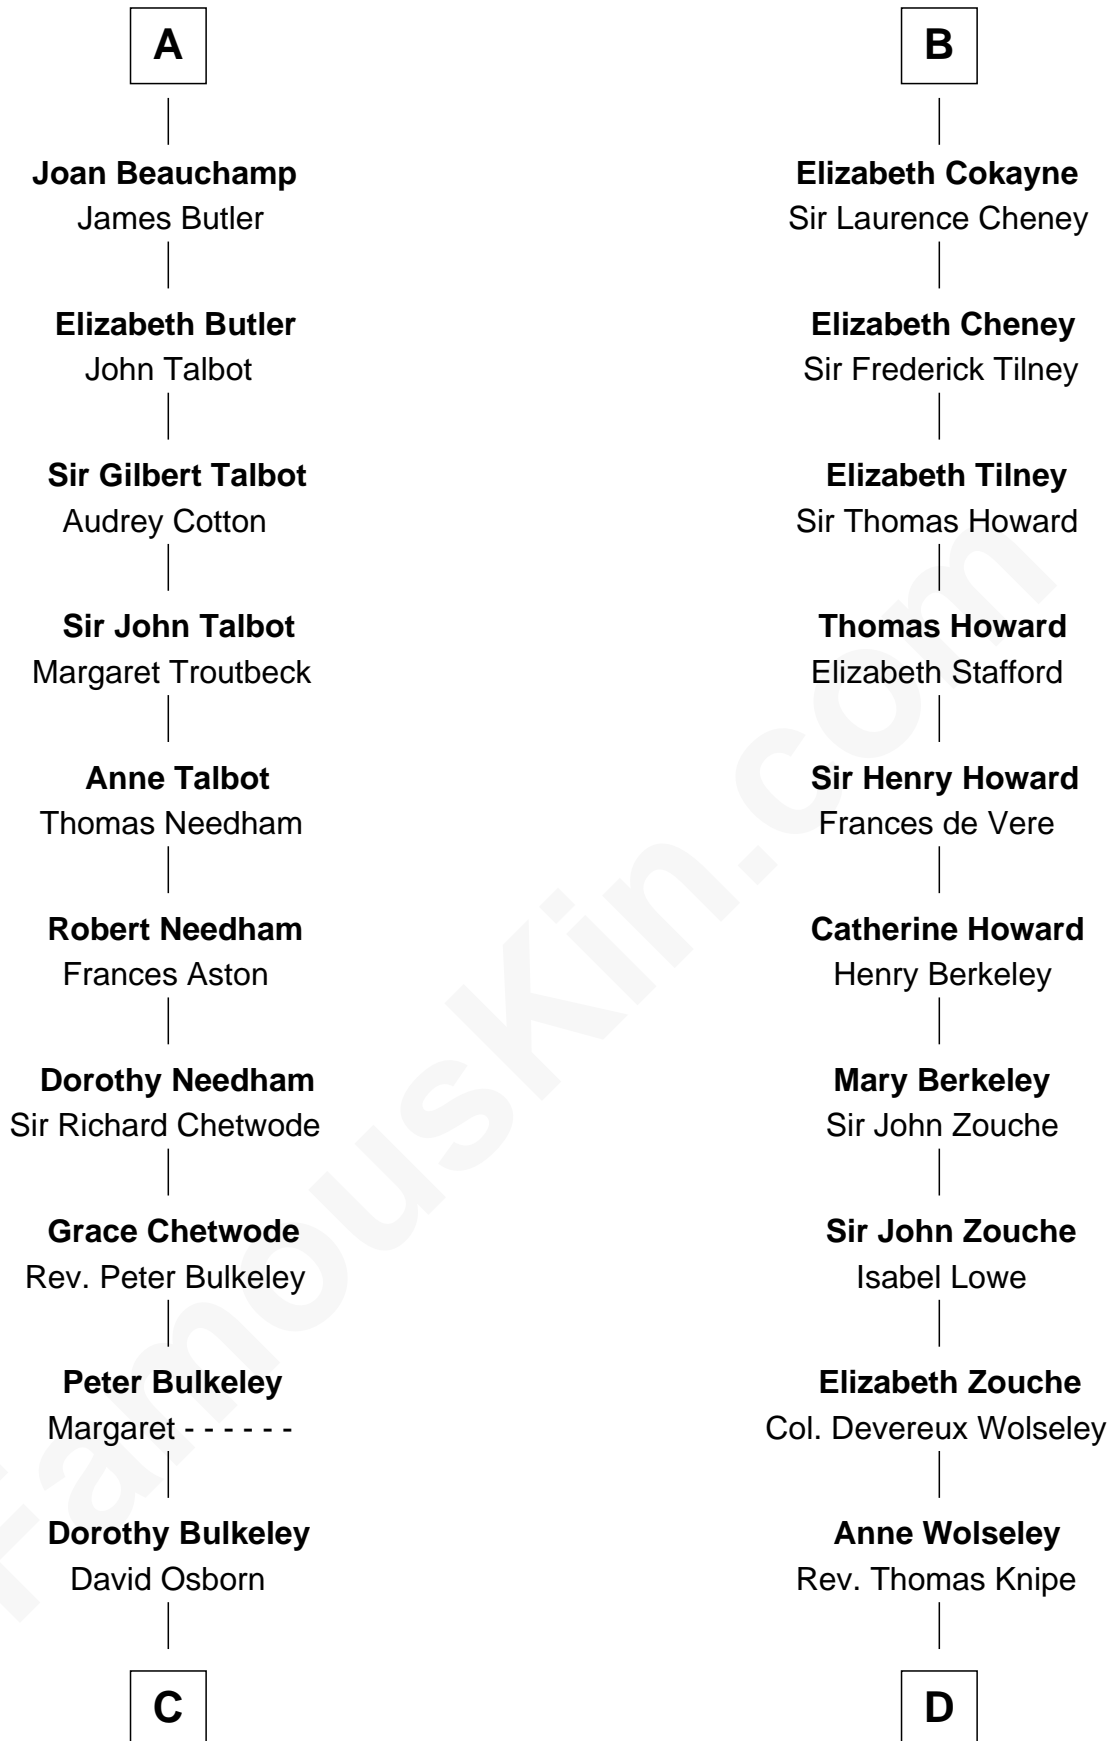

FamousKin.com

Relationship Chart of

Jay Gould

American Railroad "Robber Baron"

21st cousin of

Francis Scott Key

Author of "The Star Spangled Banner"

Humphrey IV de Bohun

Margaret of Scotland

C

Eleazer Osborn
Hannah Bulkeley

Eleazer Osborn
Sarah Burr

Anna Osborn
Abraham Gould

John Burr Gould
Mary More

Jay Gould
"Robber Baron"

D