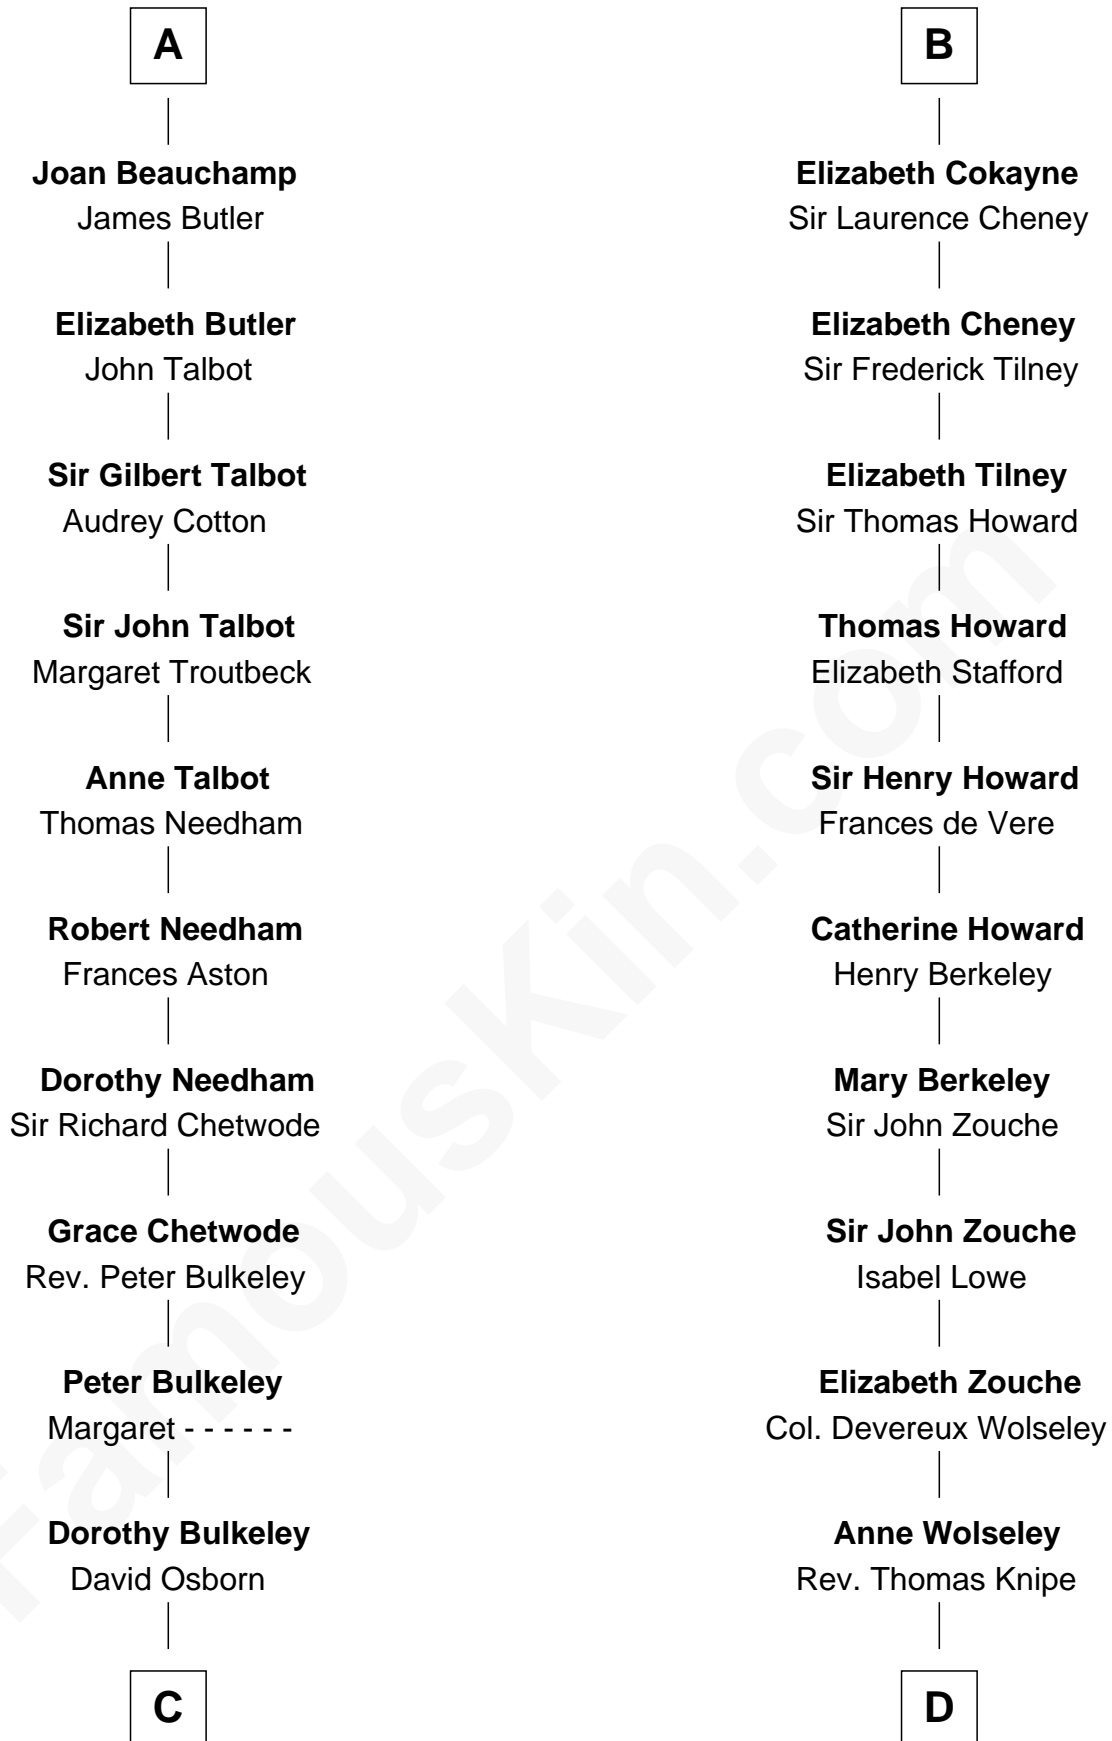

## Relationship Chart of

### Jay Gould

American Railroad "Robber Baron"

21st cousin of

### Francis Scott Key

Author of "The Star Spangled Banner"

**C**

**Eleazer Osborn**  
Hannah Bulkeley

**Eleazer Osborn**  
Sarah Burr

**Anna Osborn**  
Abraham Gould

**John Burr Gould**  
Mary More

**Jay Gould**  
*"Robber Baron"*