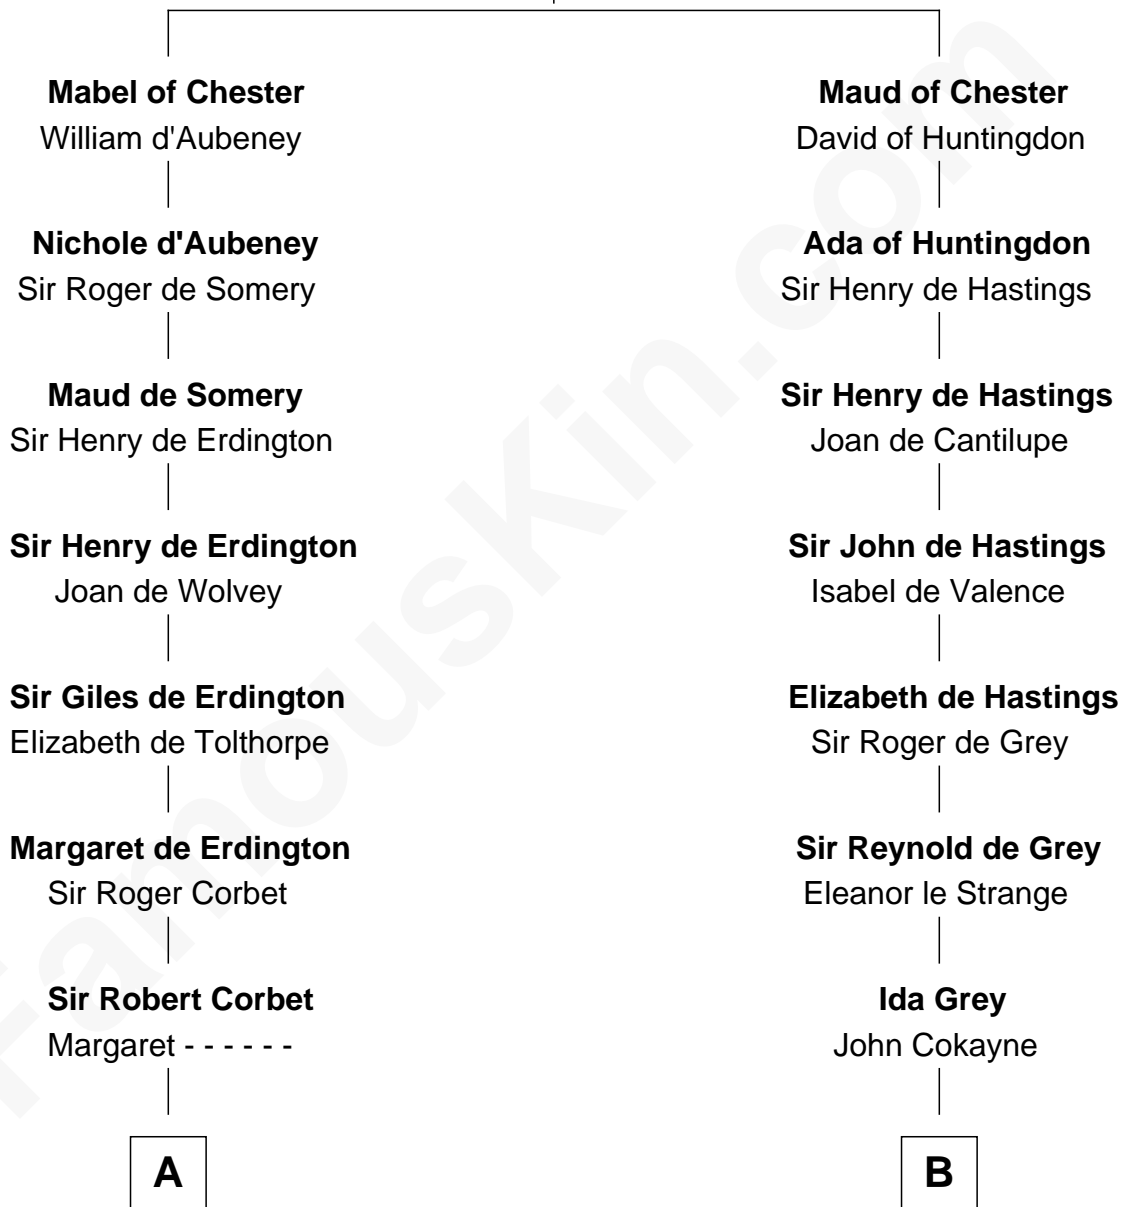

FamousKin.com

Relationship Chart of

Jay Gould

American Railroad "Robber Baron"

19th cousin 2 times removed of

Francis Scott Key

Author of "The Star Spangled Banner"

Hugh de Kevelioc
Bertrade de Montfort

C

Anna Osborn
Abraham Gould

John Burr Gould
Mary More

Jay Gould
"Robber Baron"

D

Anne Knipe
Michael Arnold

Alicia Arnold
John Ross

Ann Arnold Ross
Frances Key