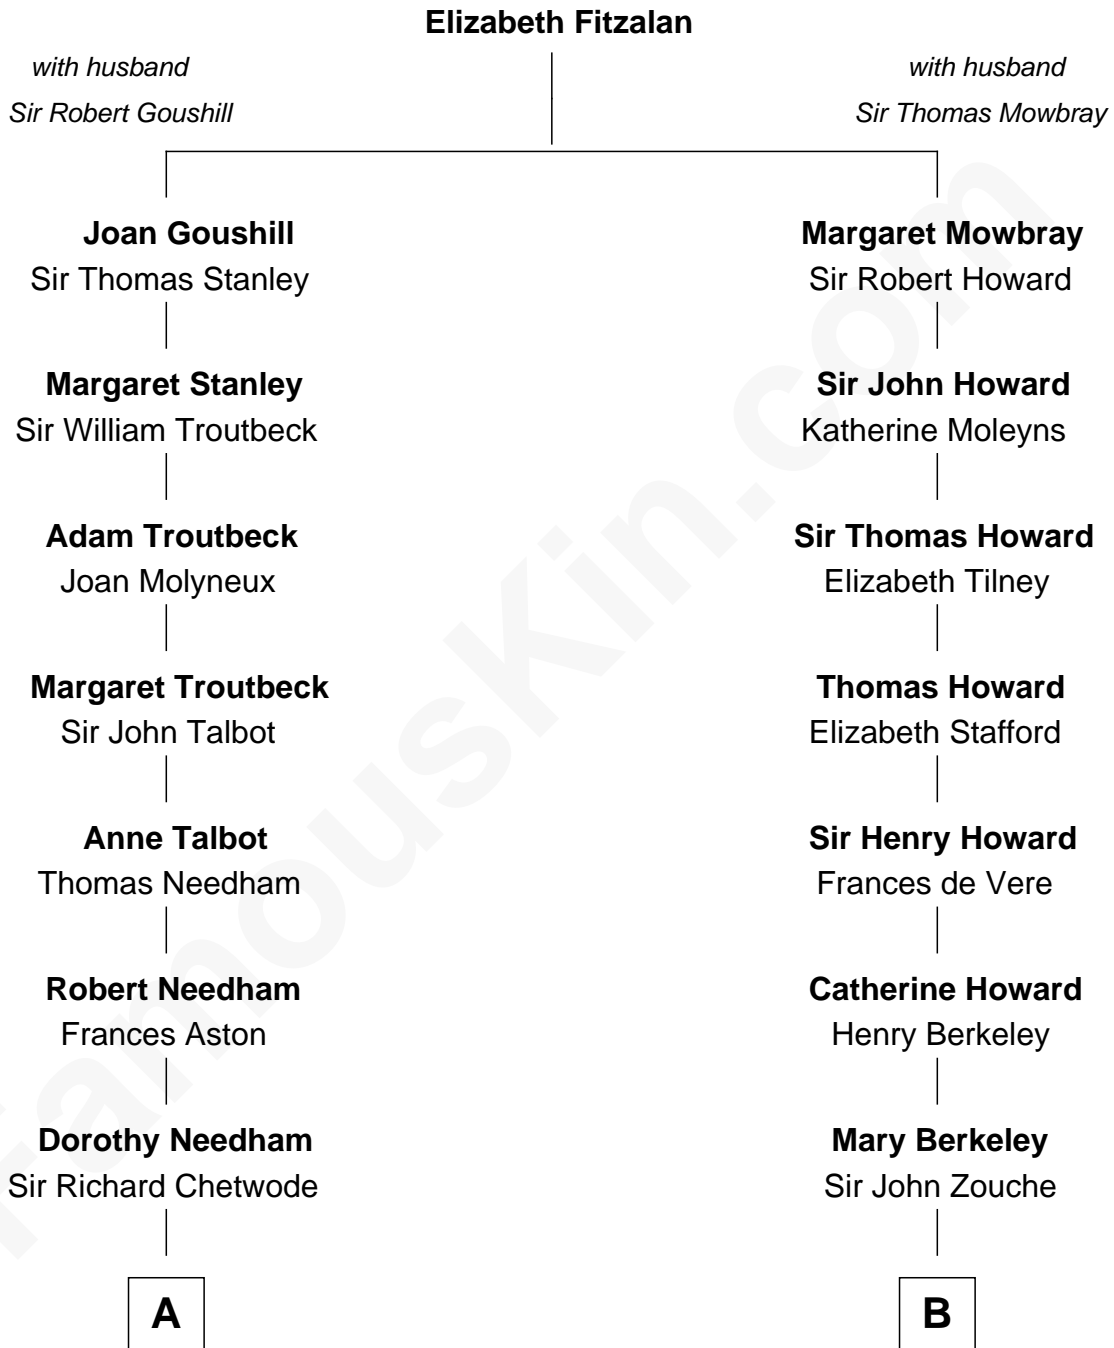

FamousKin.com

Relationship Chart of

Jay Gould

American Railroad "Robber Baron"

14th cousin of

Francis Scott Key

Author of "The Star Spangled Banner"

A