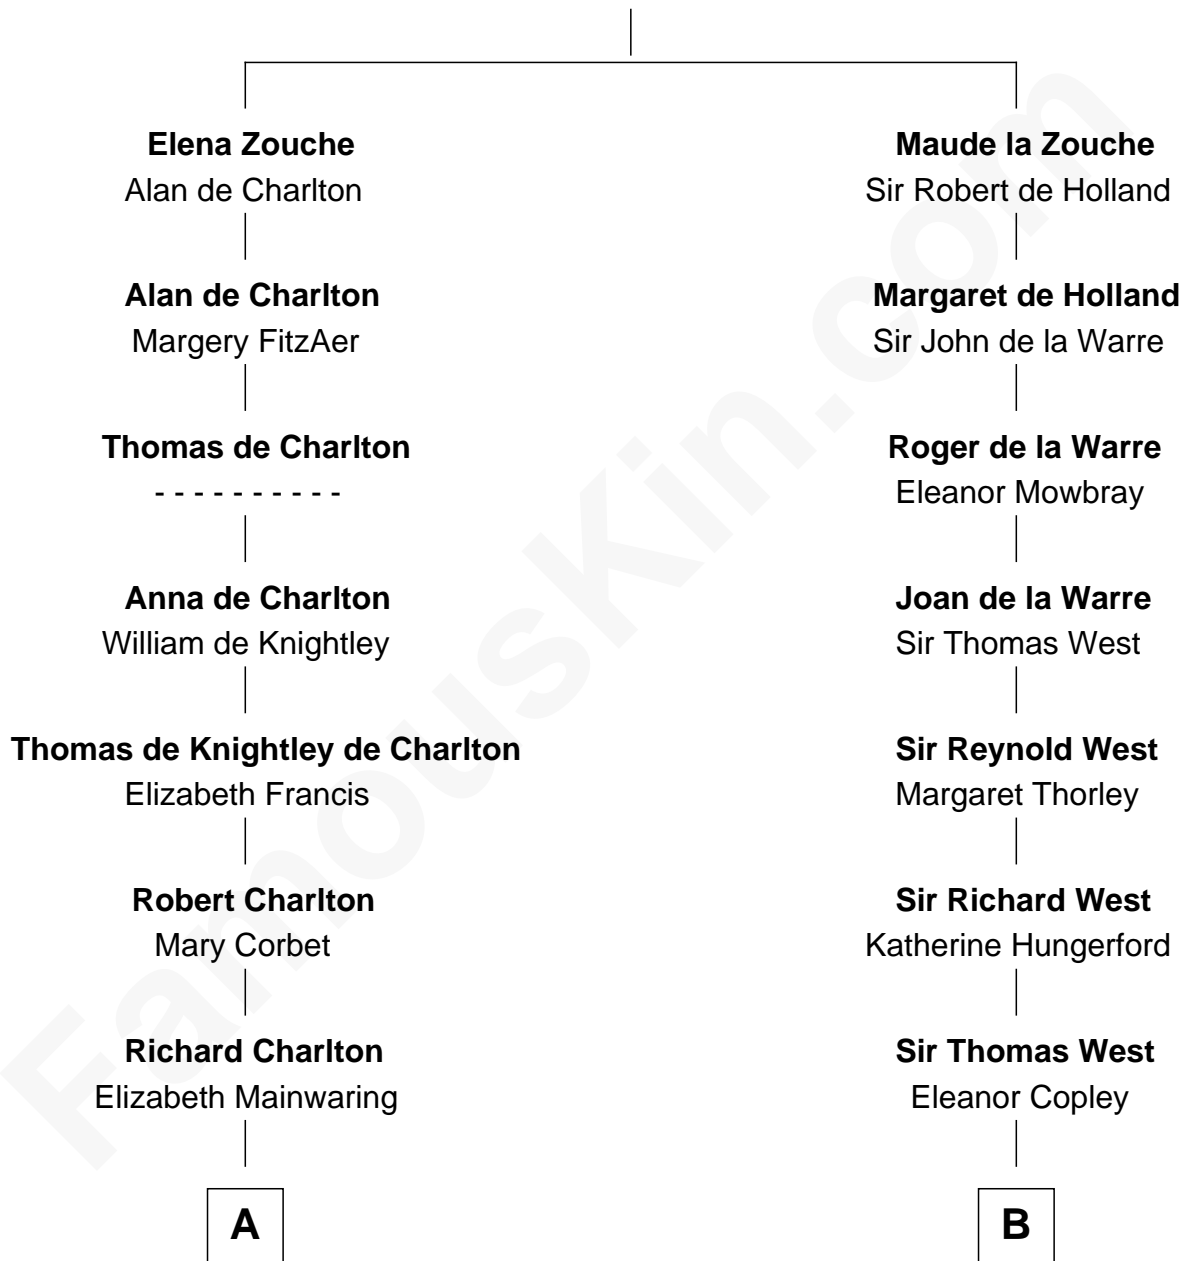

FamousKin.com

Relationship Chart of

Jay Gould

American Railroad "Robber Baron"

17th cousin 2 times removed of

John D. Rockefeller

Founder of the Standard Oil Company

Sir Alan la Zouche
Eleanor de Segrave

C

—
Lucy Avery

Godfrey Lewis Rockefeller

—
William Avery Rockefeller

Eliza Davison

—
John D. Rockefeller

Founder of the Standard Oil Company

FamousKin.com