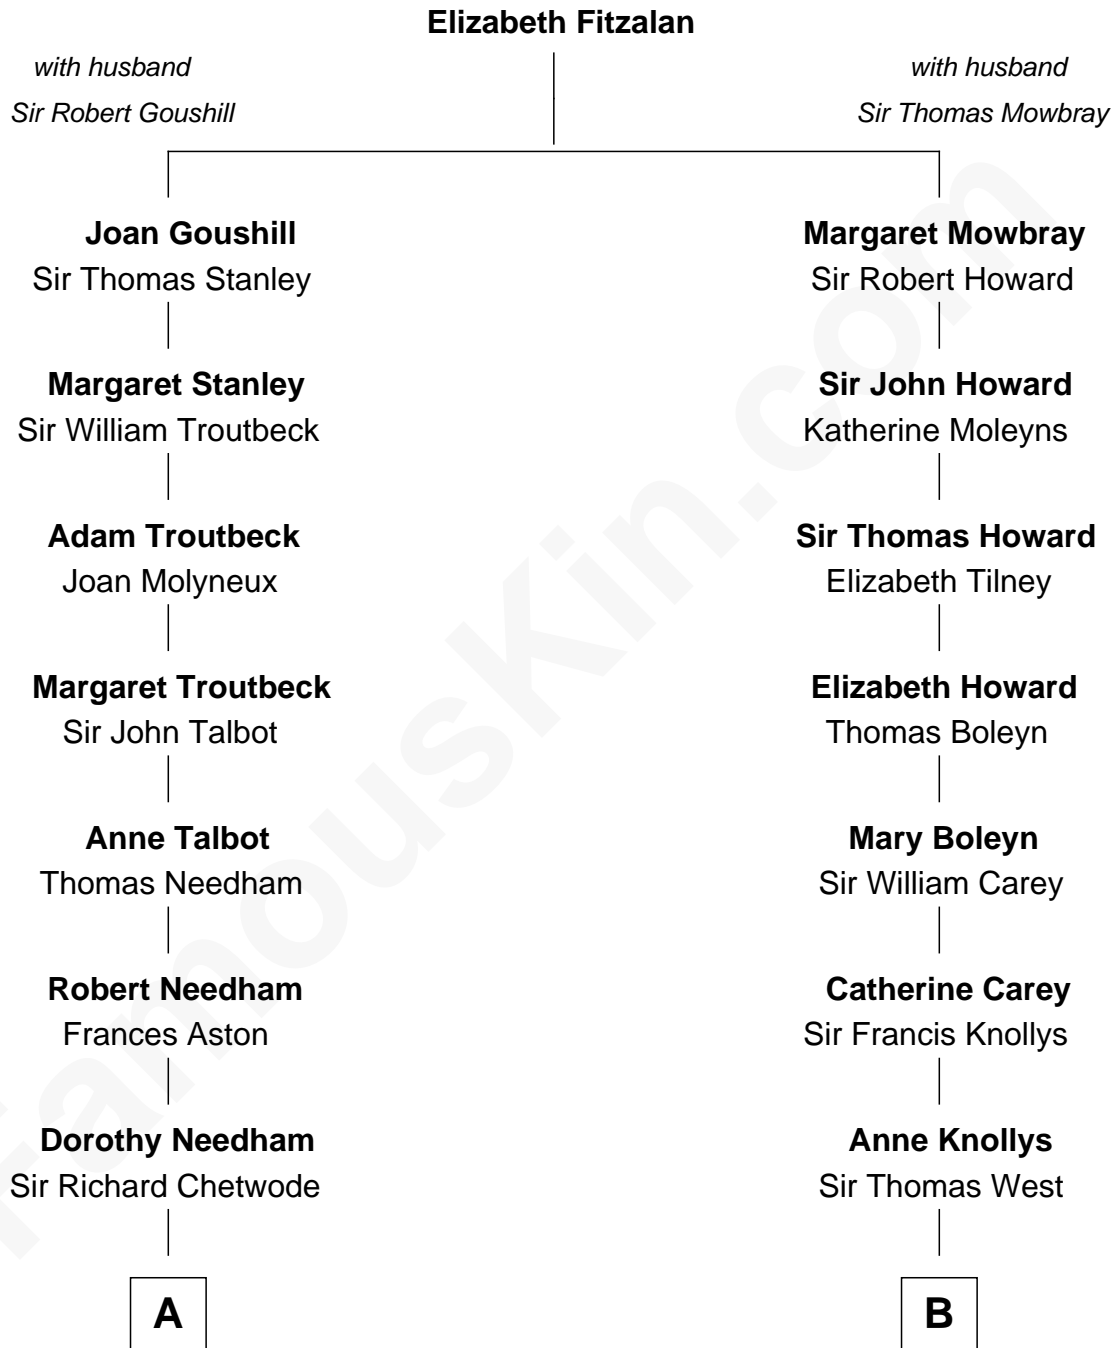

FamousKin.com

Relationship Chart of

Jay Gould

American Railroad "Robber Baron"

14th cousin 2 times removed of

John D. Rockefeller

Founder of the Standard Oil Company

A

Jay Gould
"Robber Baron"

B

Elizabeth West
Sir Herbert Pelham

Elizabeth Pelham
John Humphrey

Anne Humphrey
William Palmes

Susannah Palmes
Samuel Avery

Humphrey Avery
Jerusha Morgan

Solomon Avery
Hannah Punderson