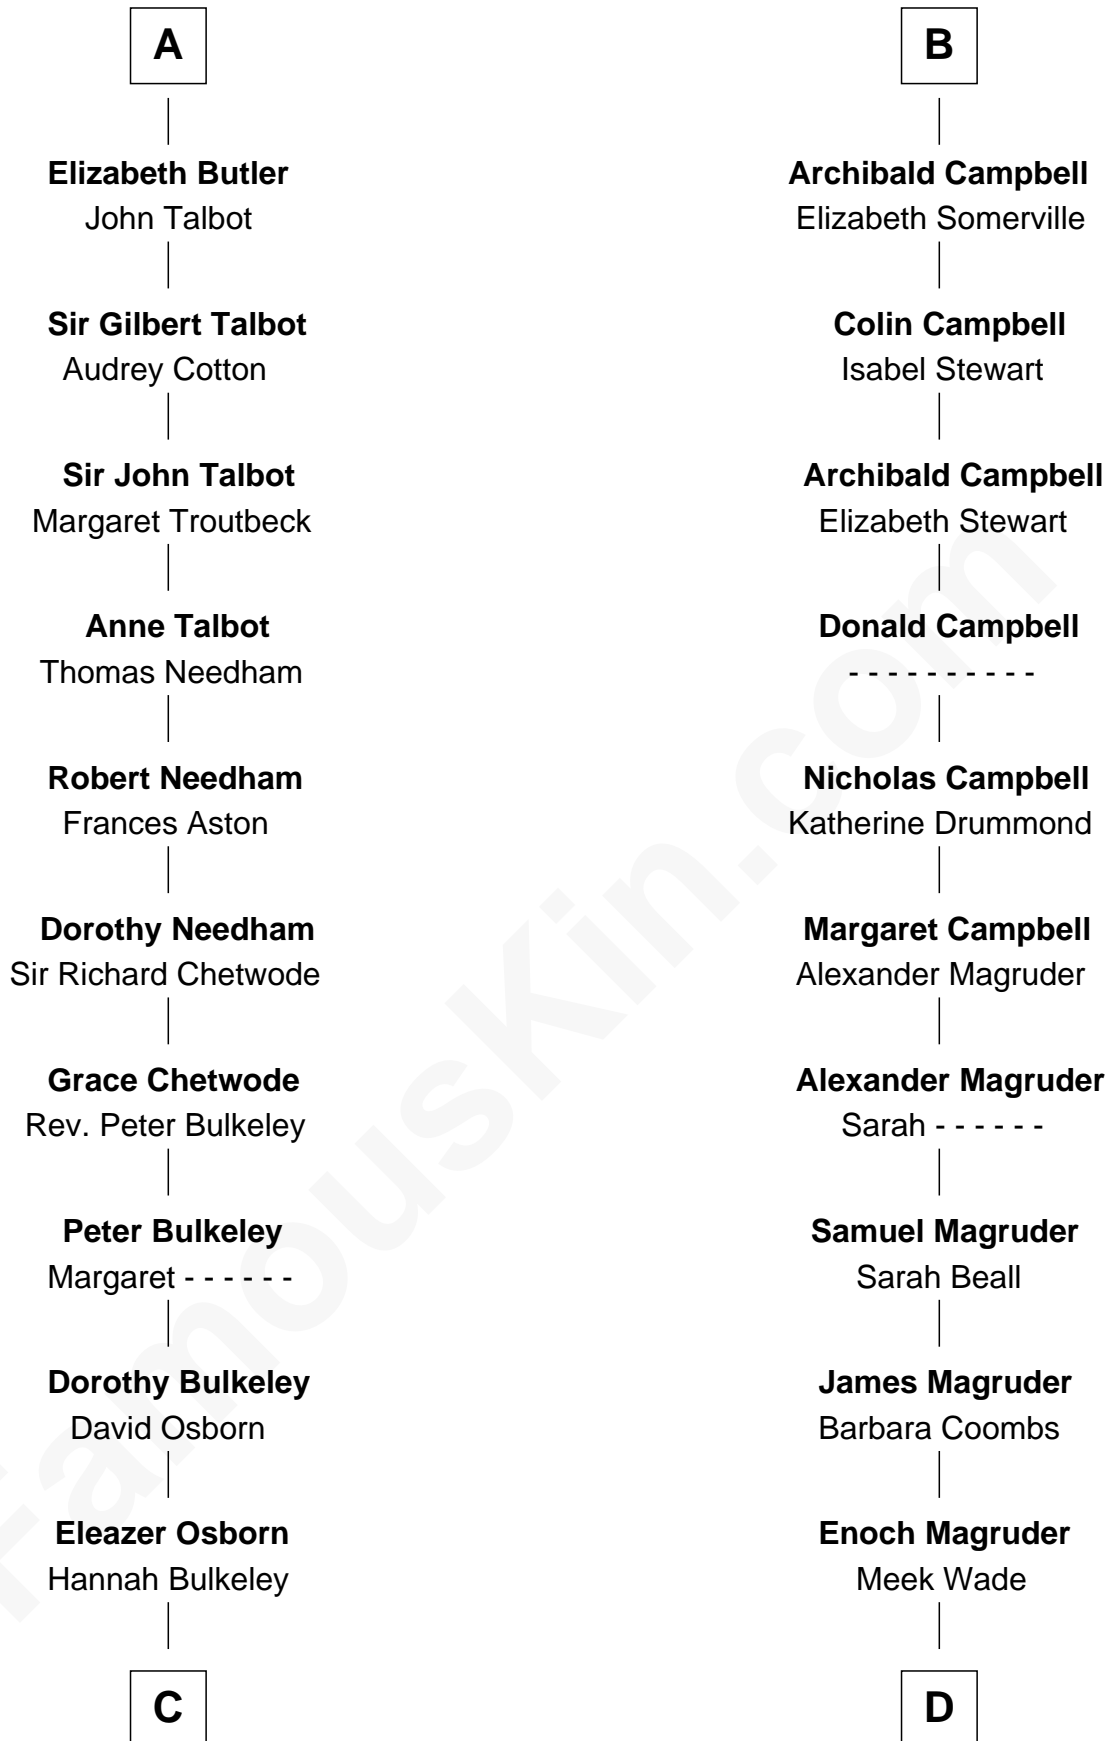

FamousKin.com

Relationship Chart of

Jay Gould

American Railroad "Robber Baron"

20th cousin 1 time removed of

Emily Post

American Author on Etiquette

C

Eleazer Osborn

Sarah Burr

Anna Osborn

Abraham Gould

John Burr Gould

Mary More

Jay Gould

"Robber Baron"