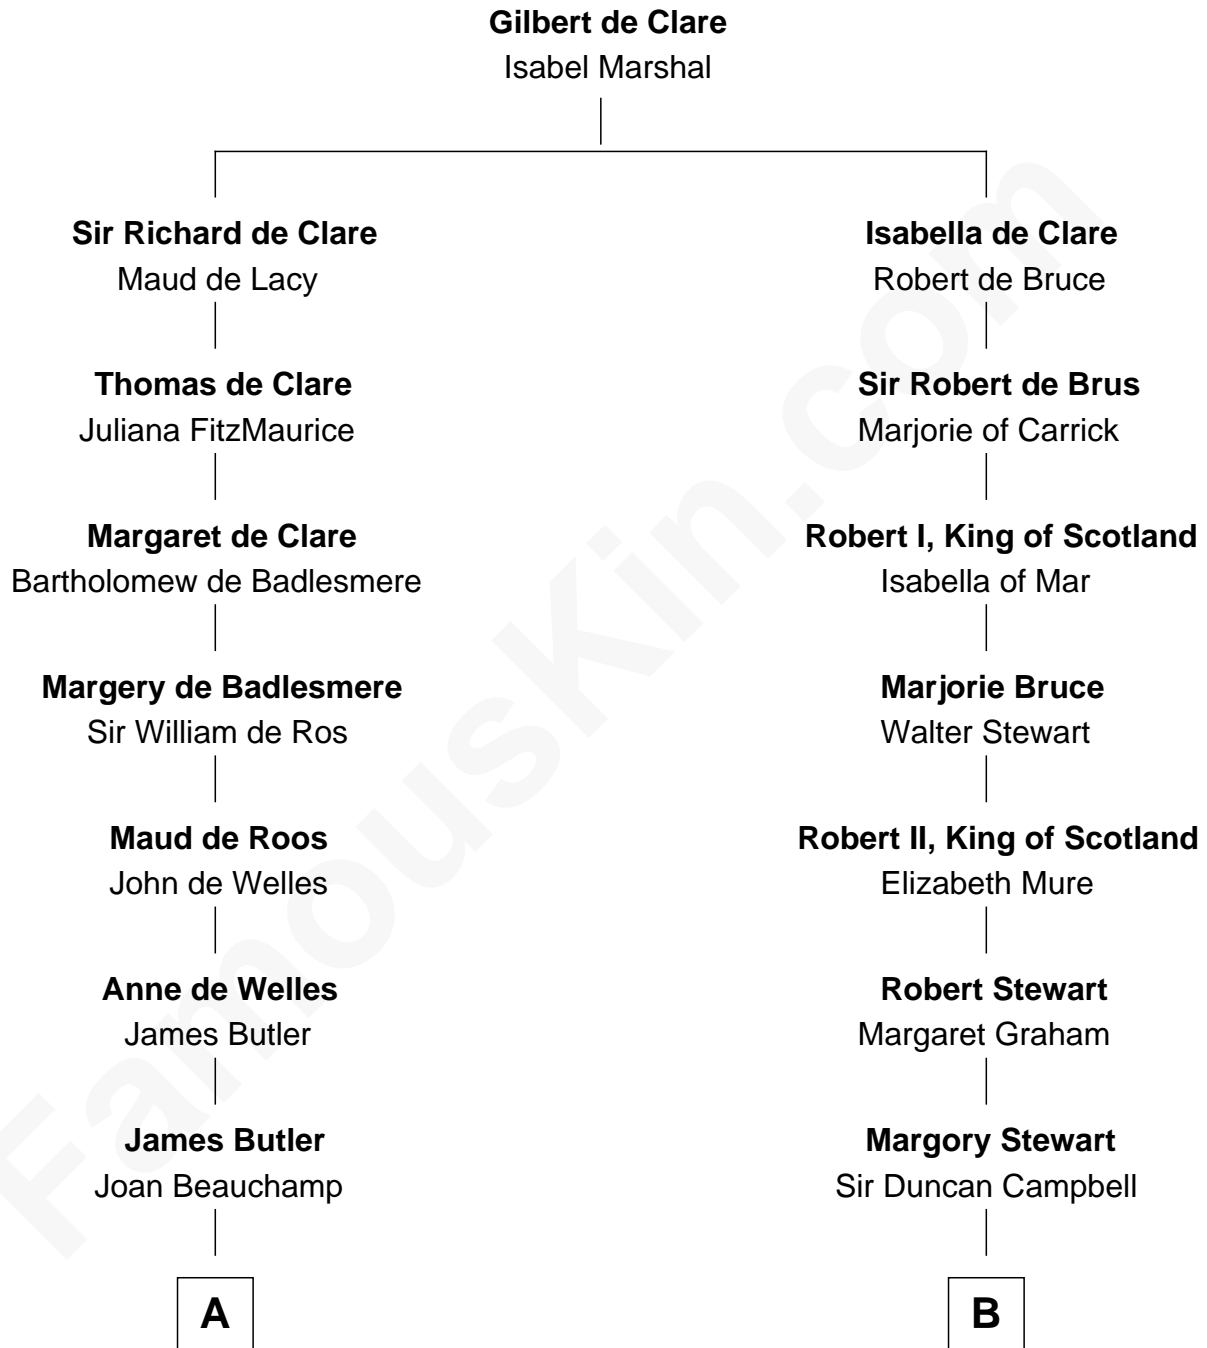

FamousKin.com

Relationship Chart of

Jay Gould

American Railroad "Robber Baron"

20th cousin 1 time removed of

Emily Post

American Author on Etiquette

C

Eleazer Osborn

Sarah Burr

Anna Osborn

Abraham Gould

John Burr Gould

Mary More

Jay Gould

"Robber Baron"