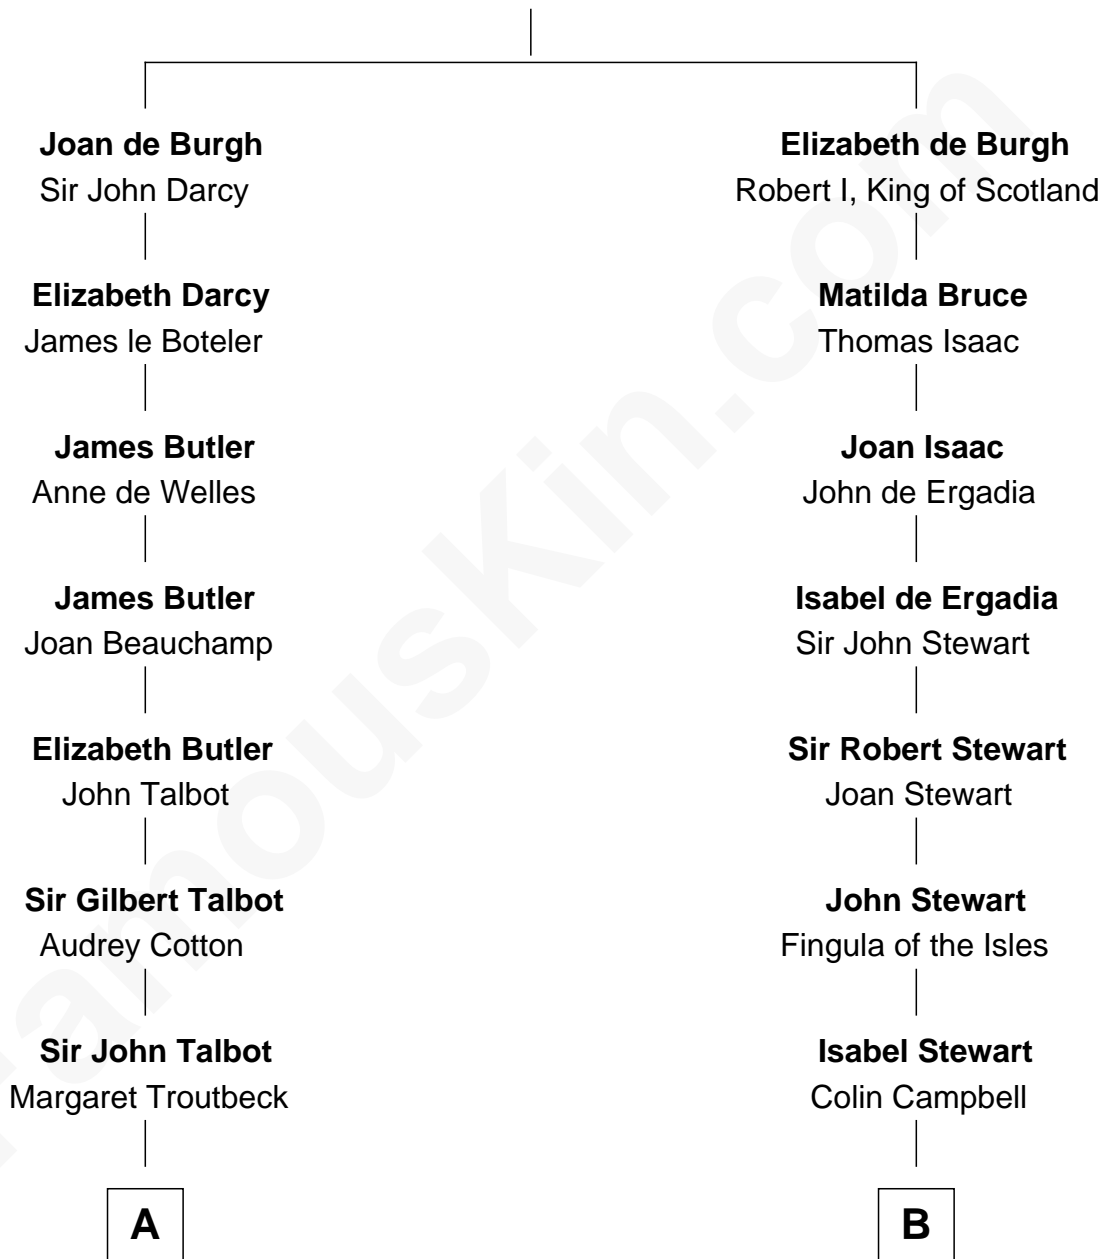

FamousKin.com

Relationship Chart of

Jay Gould

American Railroad "Robber Baron"

17th cousin 2 times removed of

Emily Post

American Author on Etiquette

Sir Richard de Burgh

Margaret - - - - -

C

—
Marian Bruce

William Price

—
Bruce Price

Mary Josephine Lee

—
Emily Post

American Author on Etiquette