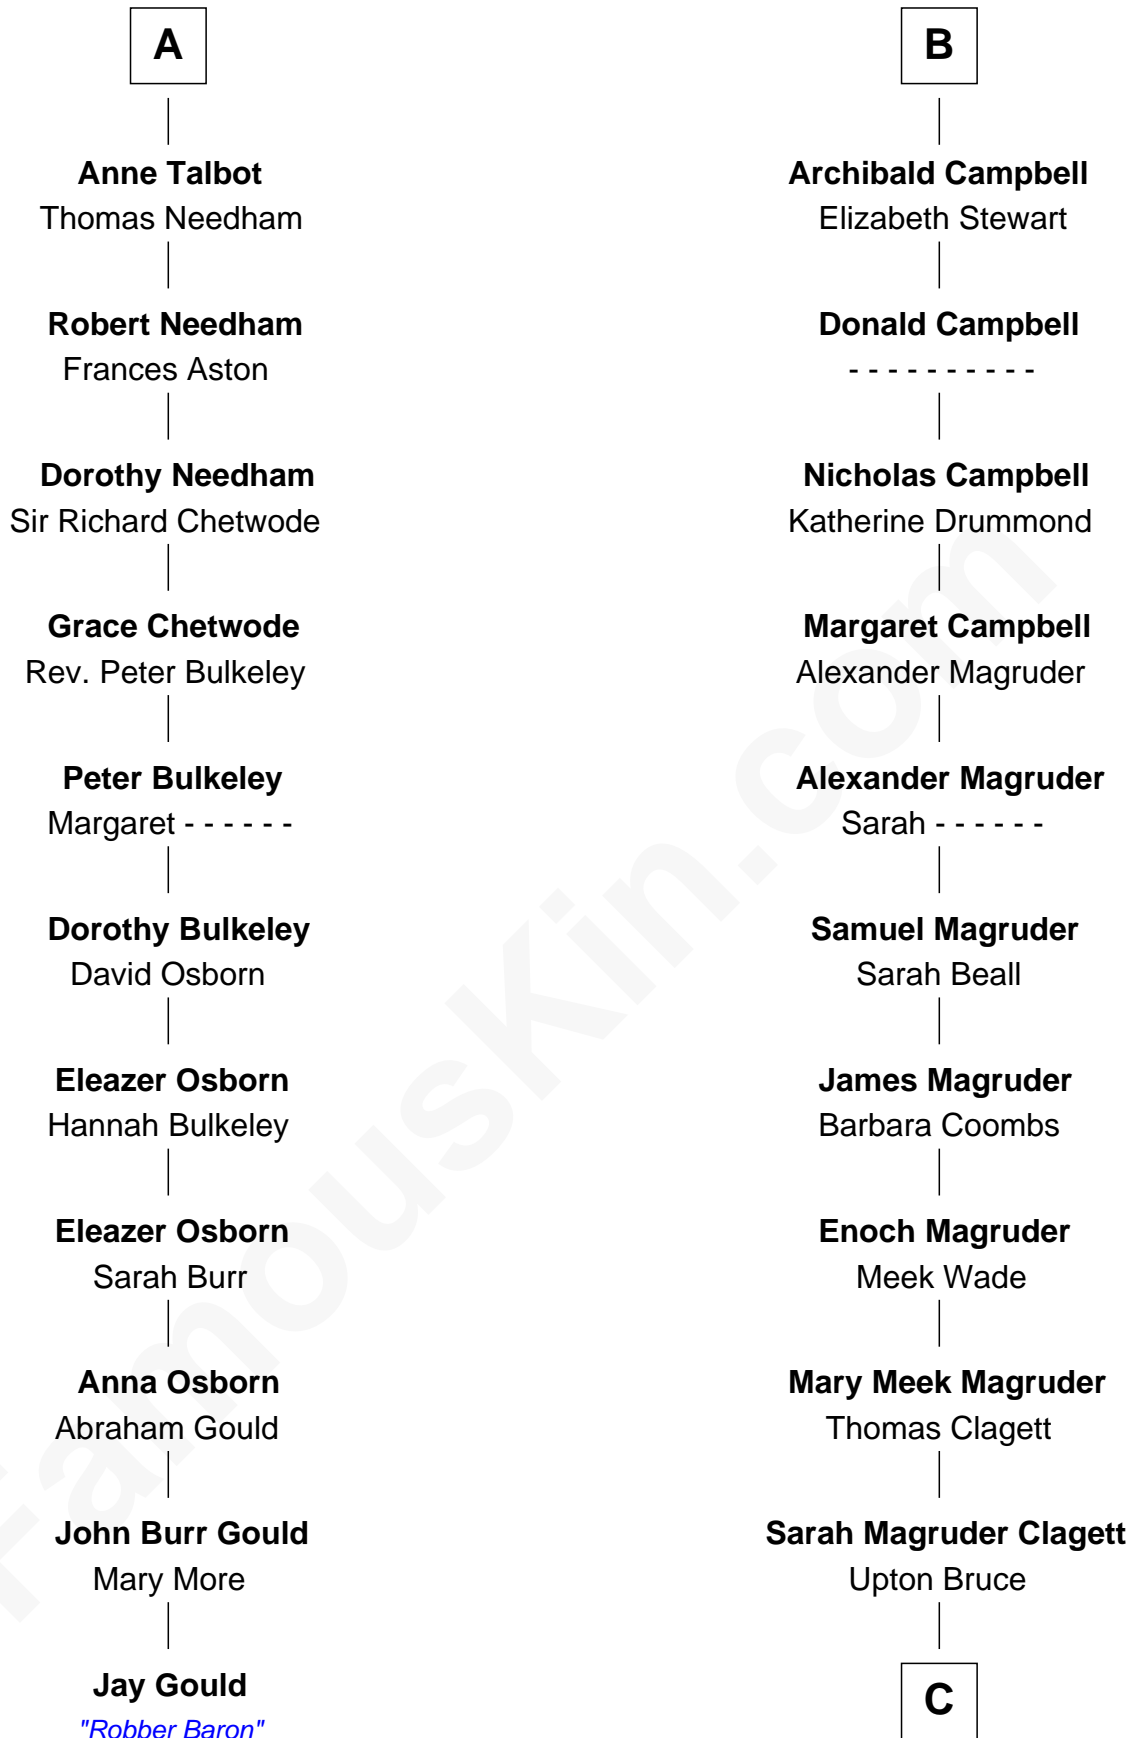

FamousKin.com

Relationship Chart of

Jay Gould

American Railroad "Robber Baron"

17th cousin 2 times removed of

Emily Post

American Author on Etiquette

Sir Richard de Burgh

Margaret - - - - -

C

—
Marian Bruce

William Price

—
Bruce Price

Mary Josephine Lee

—
Emily Post

American Author on Etiquette