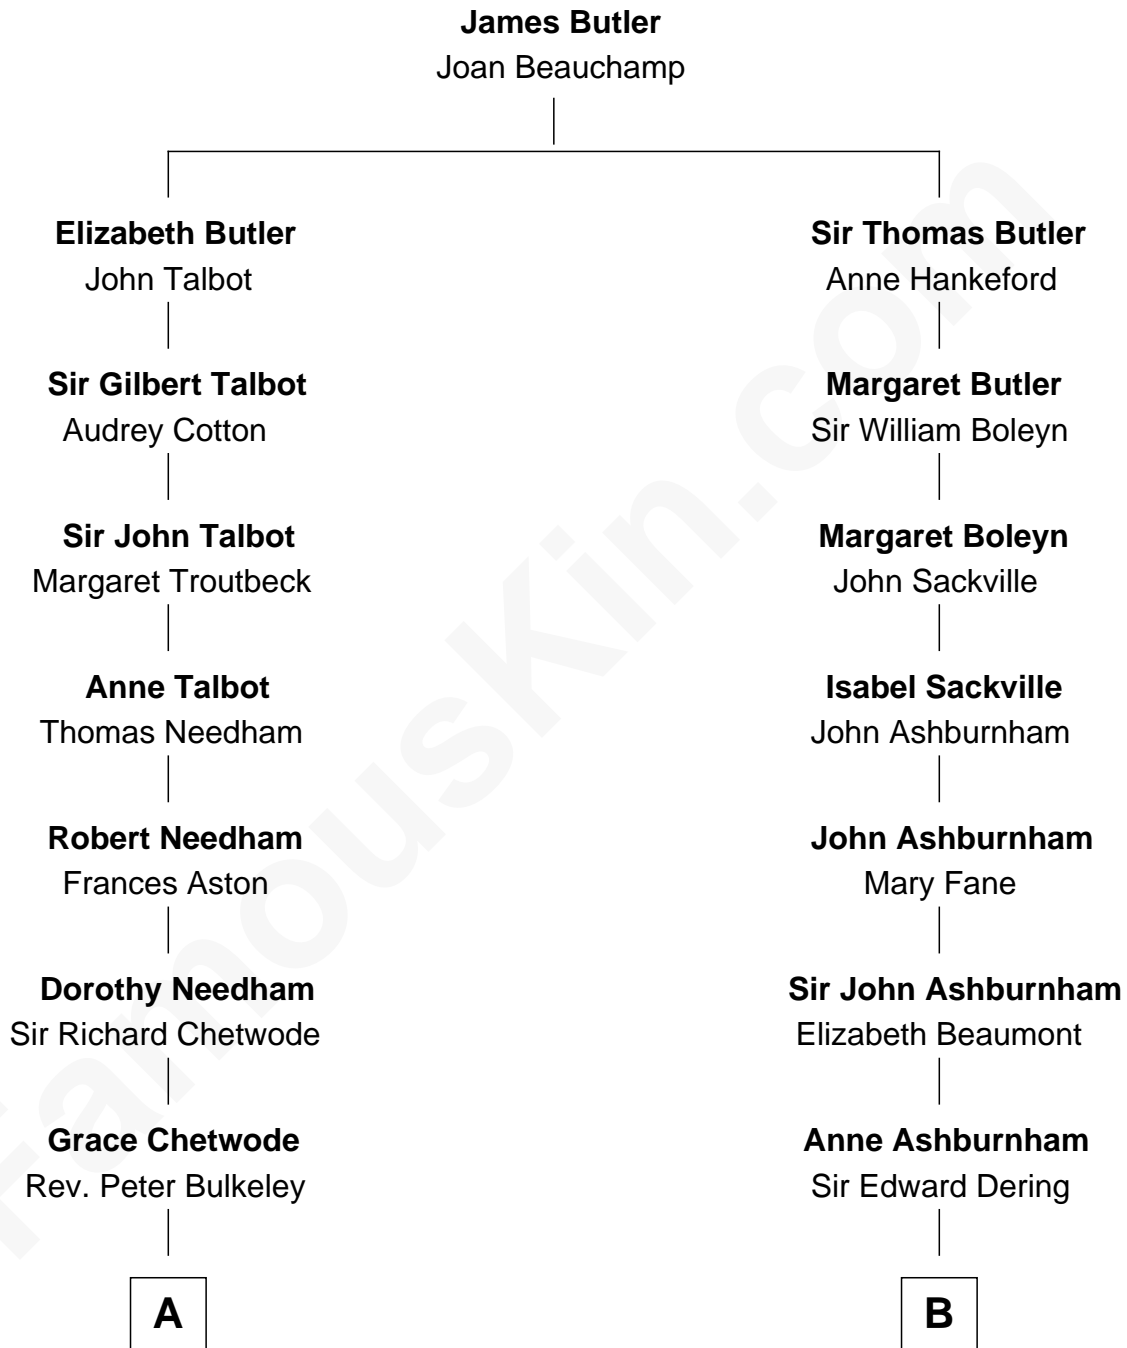

## Relationship Chart of

### Jay Gould

*American Railroad "Robber Baron"*

13th cousin 4 times removed of

**Camilla Parker Bowles**

*Queen Consort of the United Kingdom*

Camilla Parker Bowles photo by [Agência Brasil](#) [\(CC BY 3.0 BRAZIL\)](#)