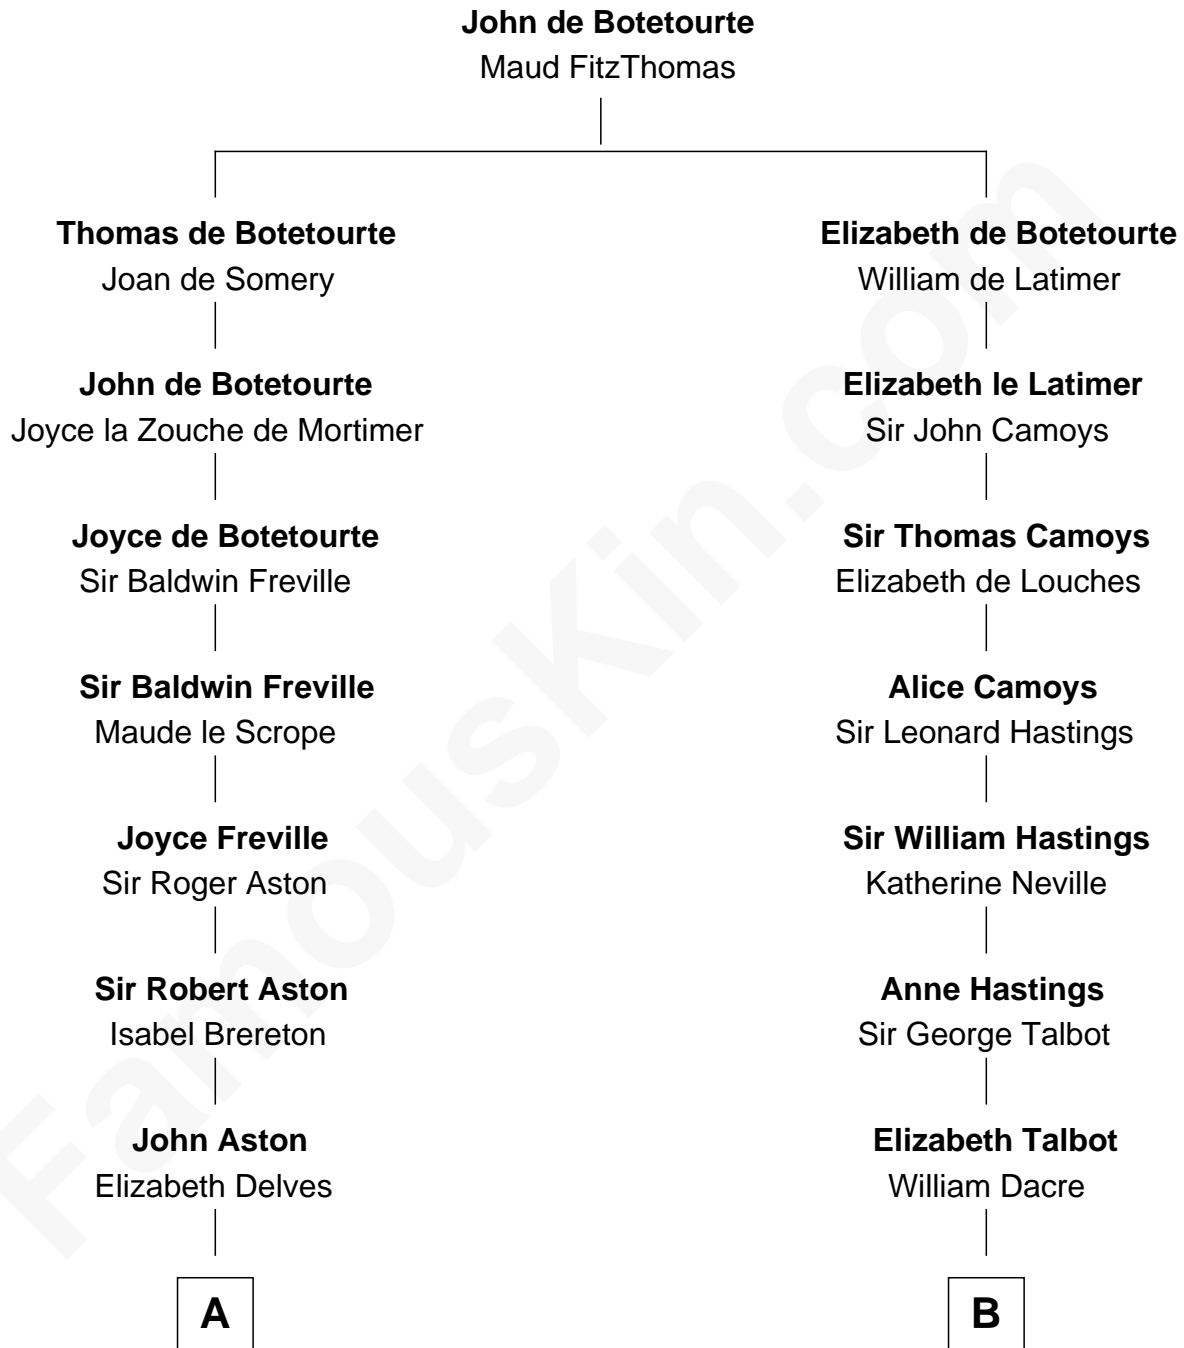

FamousKin.com

Relationship Chart of

Jay Gould

American Railroad "Robber Baron"

18th cousin 2 times removed of

Camilla Parker Bowles

Queen Consort of the United Kingdom

C

John Burr Gould

Mary More

Jay Gould

"Robber Baron"

D

George Keppel

Alice Frederica Edmonstone

Sonia Rosemary Keppel