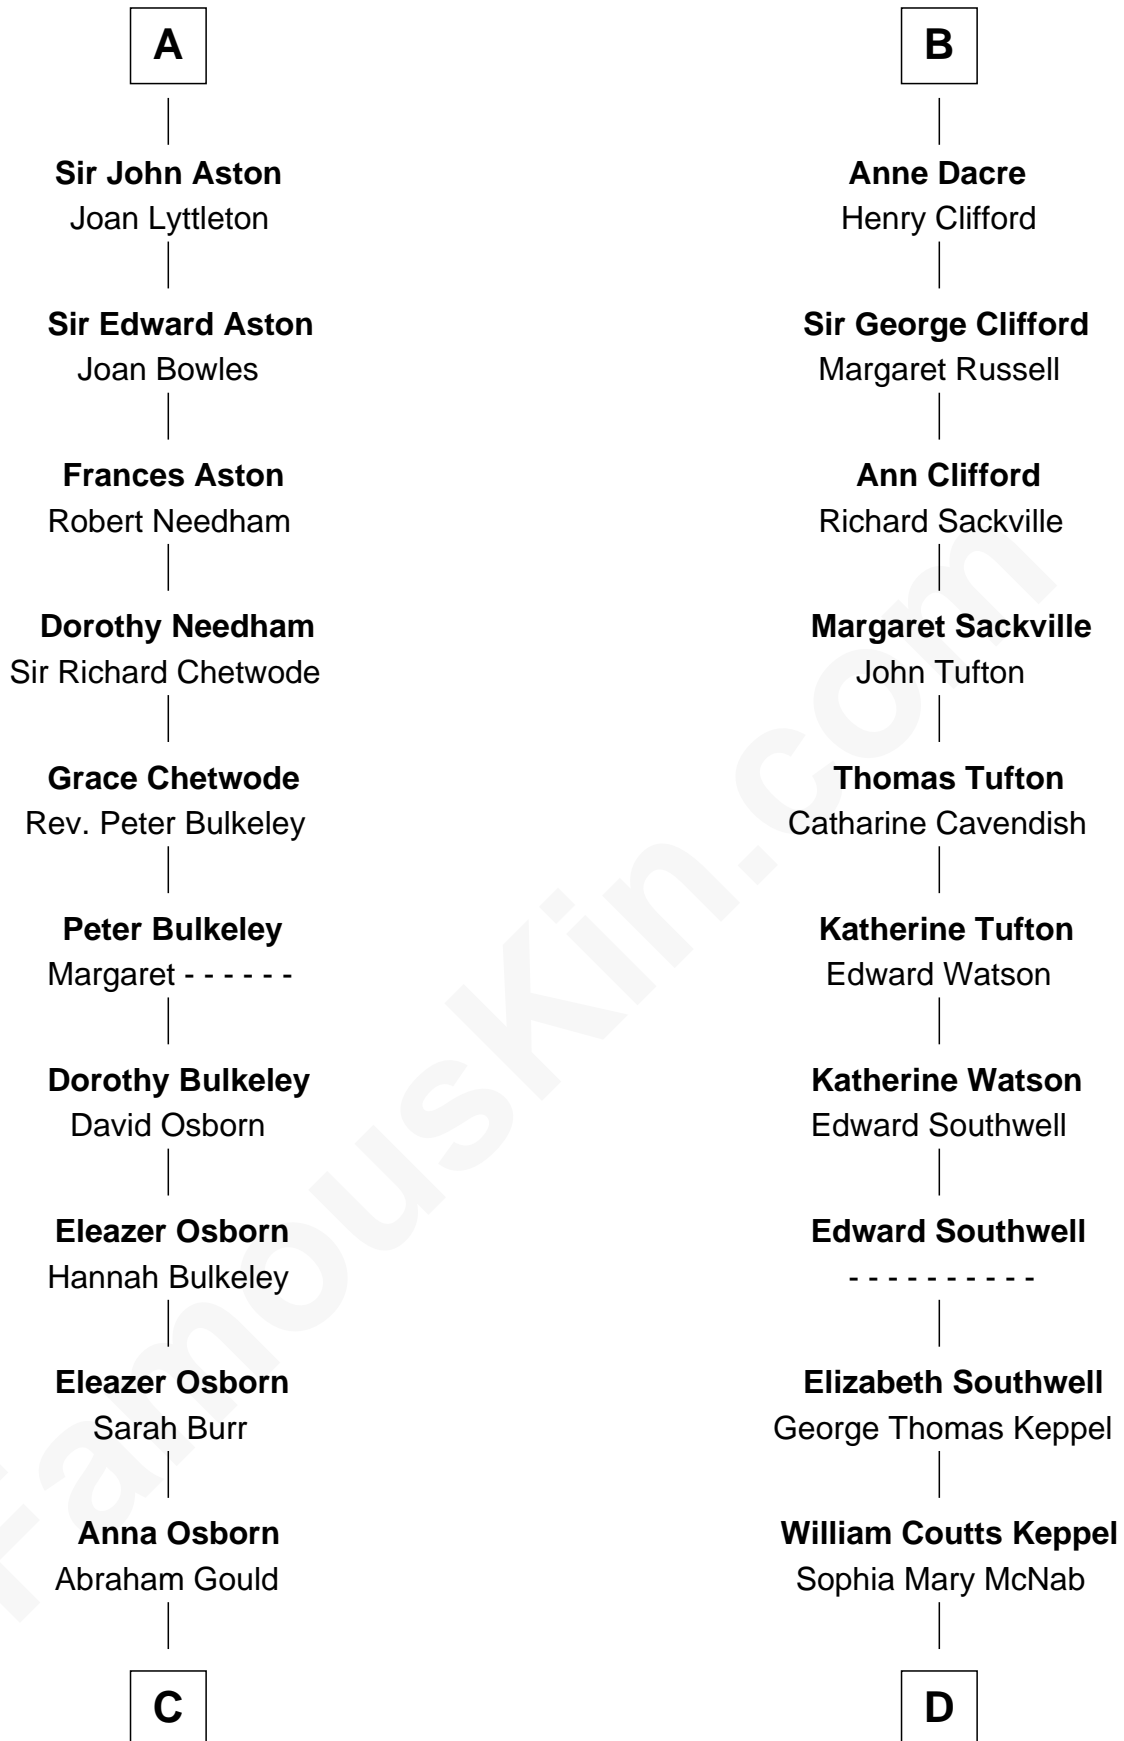

FamousKin.com

Relationship Chart of

Jay Gould

American Railroad "Robber Baron"

18th cousin 2 times removed of

Camilla Parker Bowles

Queen Consort of the United Kingdom

C

John Burr Gould

Mary More

Jay Gould

"Robber Baron"

D

George Keppel

Alice Frederica Edmonstone

Sonia Rosemary Keppel