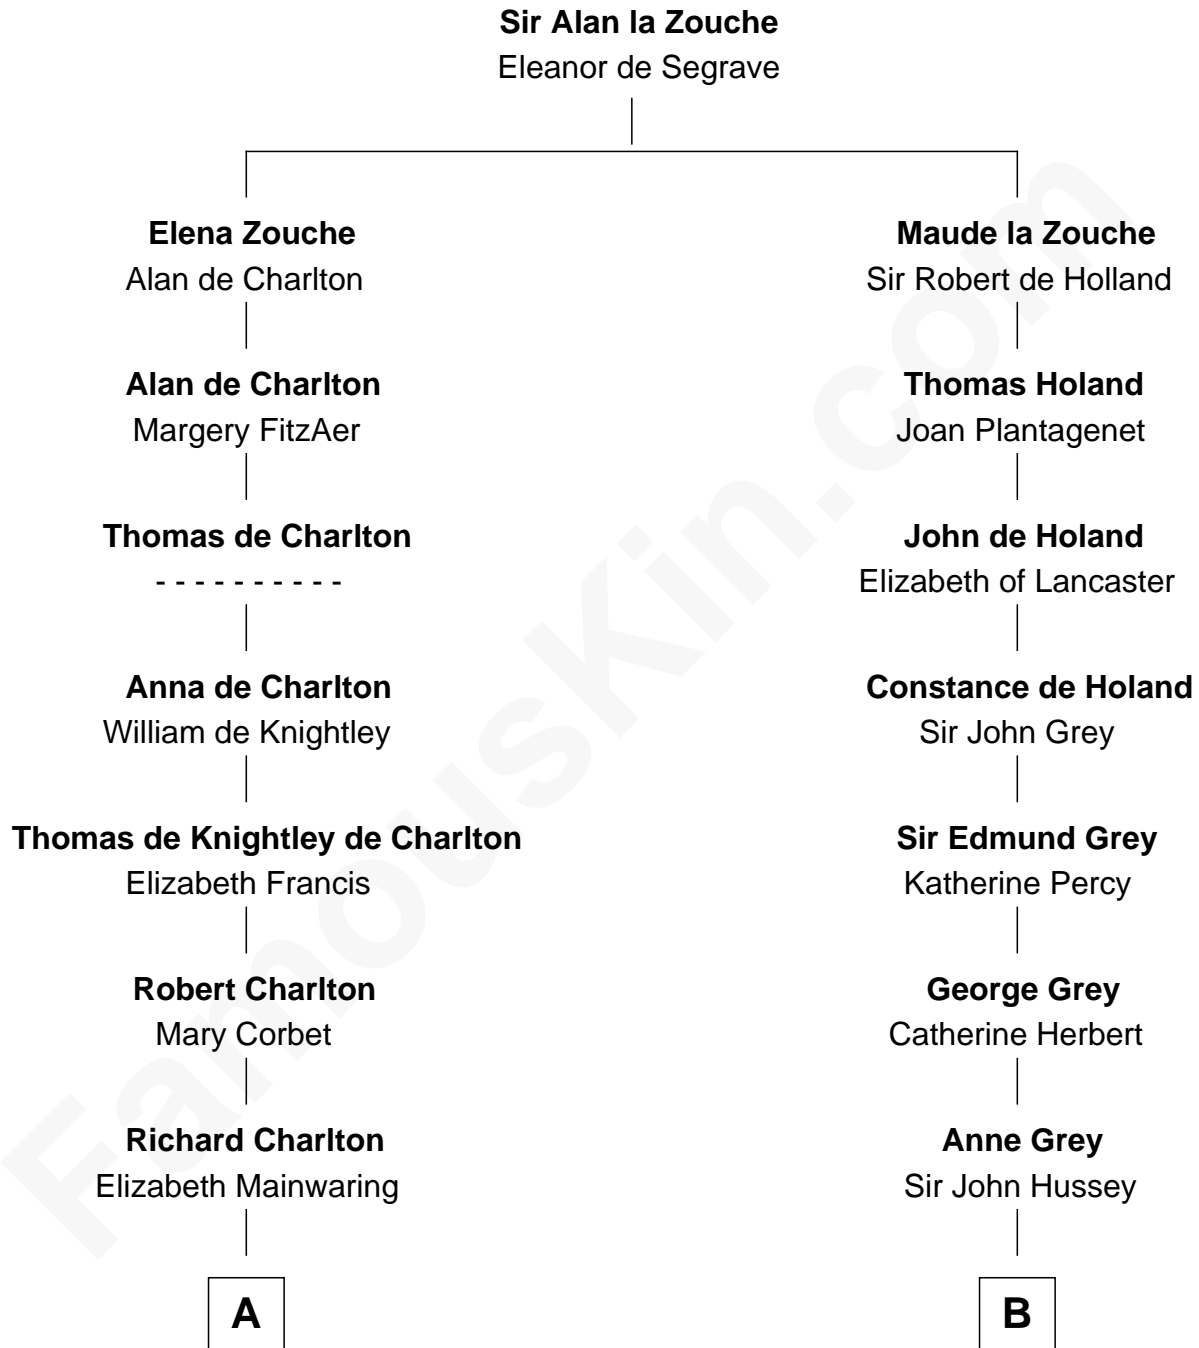

FamousKin.com

Relationship Chart of

Jay Gould

American Railroad "Robber Baron"

17th cousin 3 times removed of

Camilla Parker Bowles

Queen Consort of the United Kingdom

C

George Keppel

Alice Frederica Edmonstone

Sonia Rosemary Keppel

Roland Calvert Cubitt

Rosalind Maud Cubitt

Bruce Middleton Hope Shand

Camilla Parker Bowles

Queen Consort