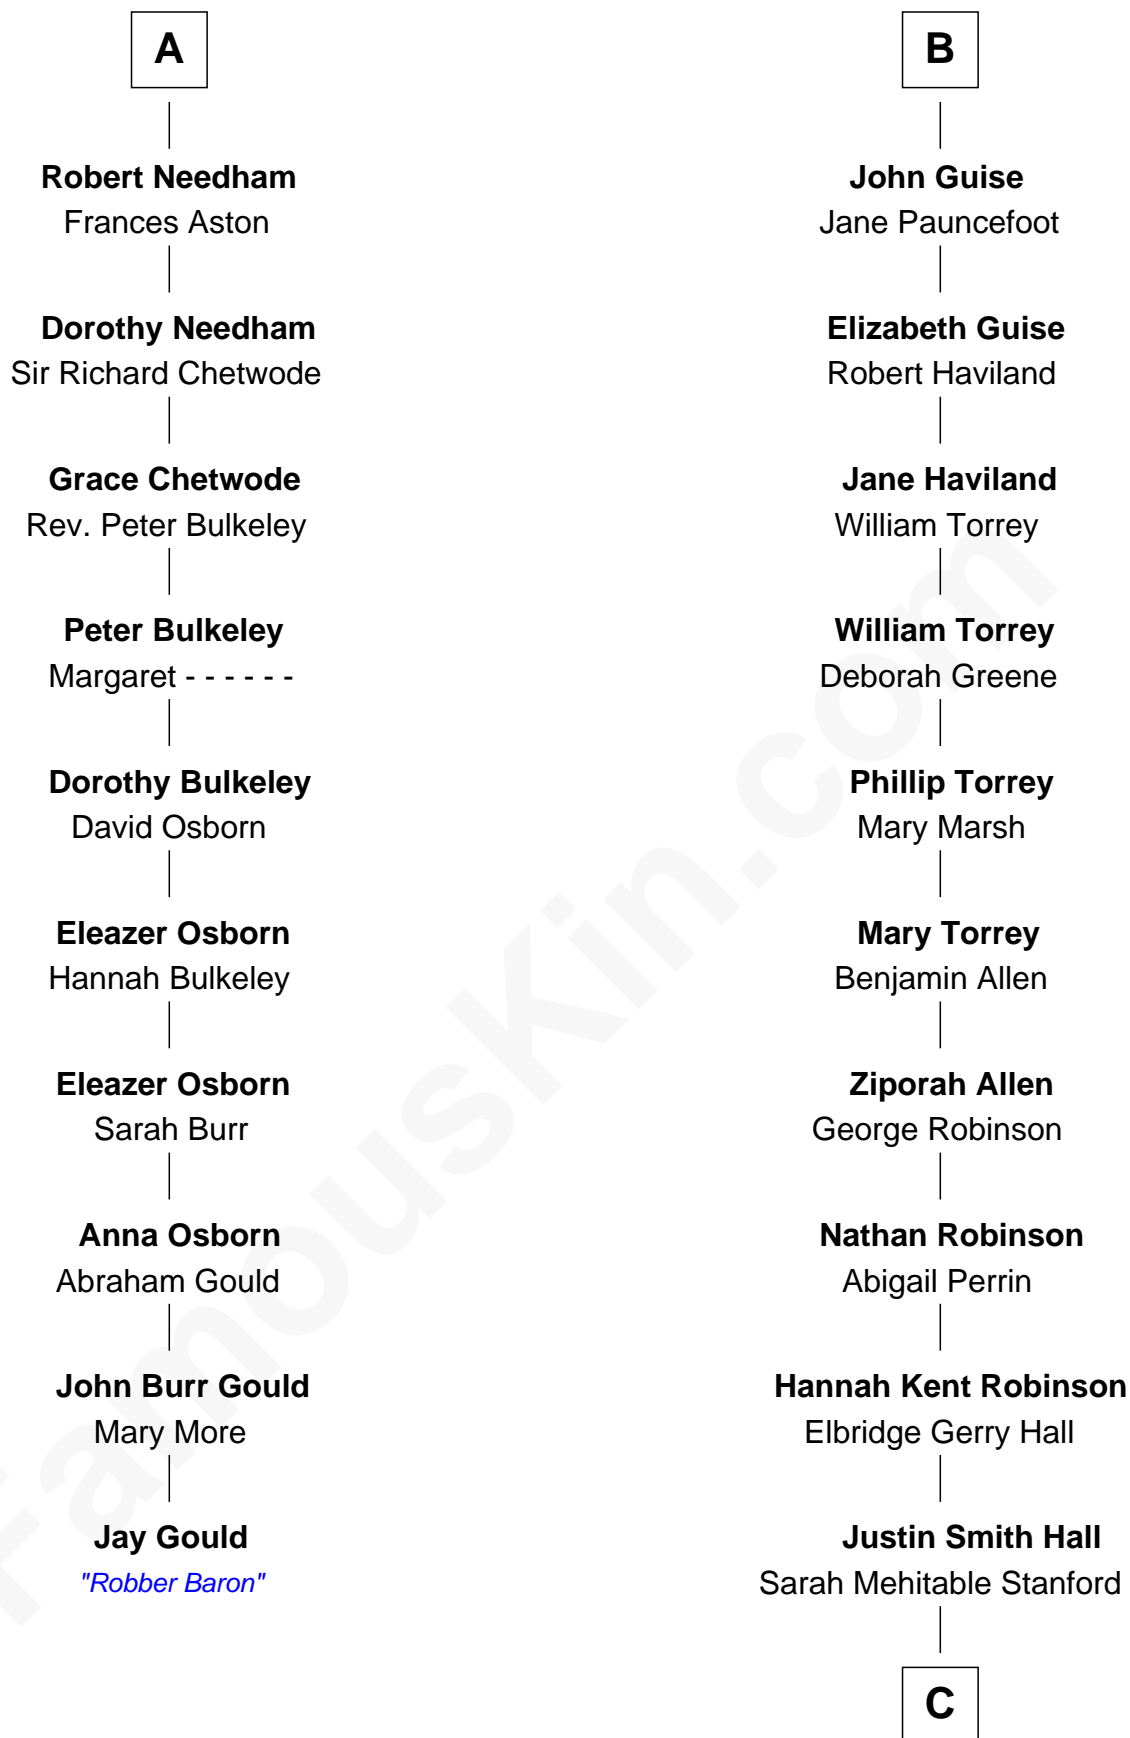

FamousKin.com

Relationship Chart of

Jay Gould

American Railroad "Robber Baron"

16th cousin 3 times removed of

Raquel Welch
Movie Actress

Sir William de Ros
Margery de Badlesmere

C

Emery Stanford Hall

Clara Louise Adams

Josephine Sarah Hall

Armando Carlos Tejada

Raquel Welch

aka Raquel Welch

FamousKin.com