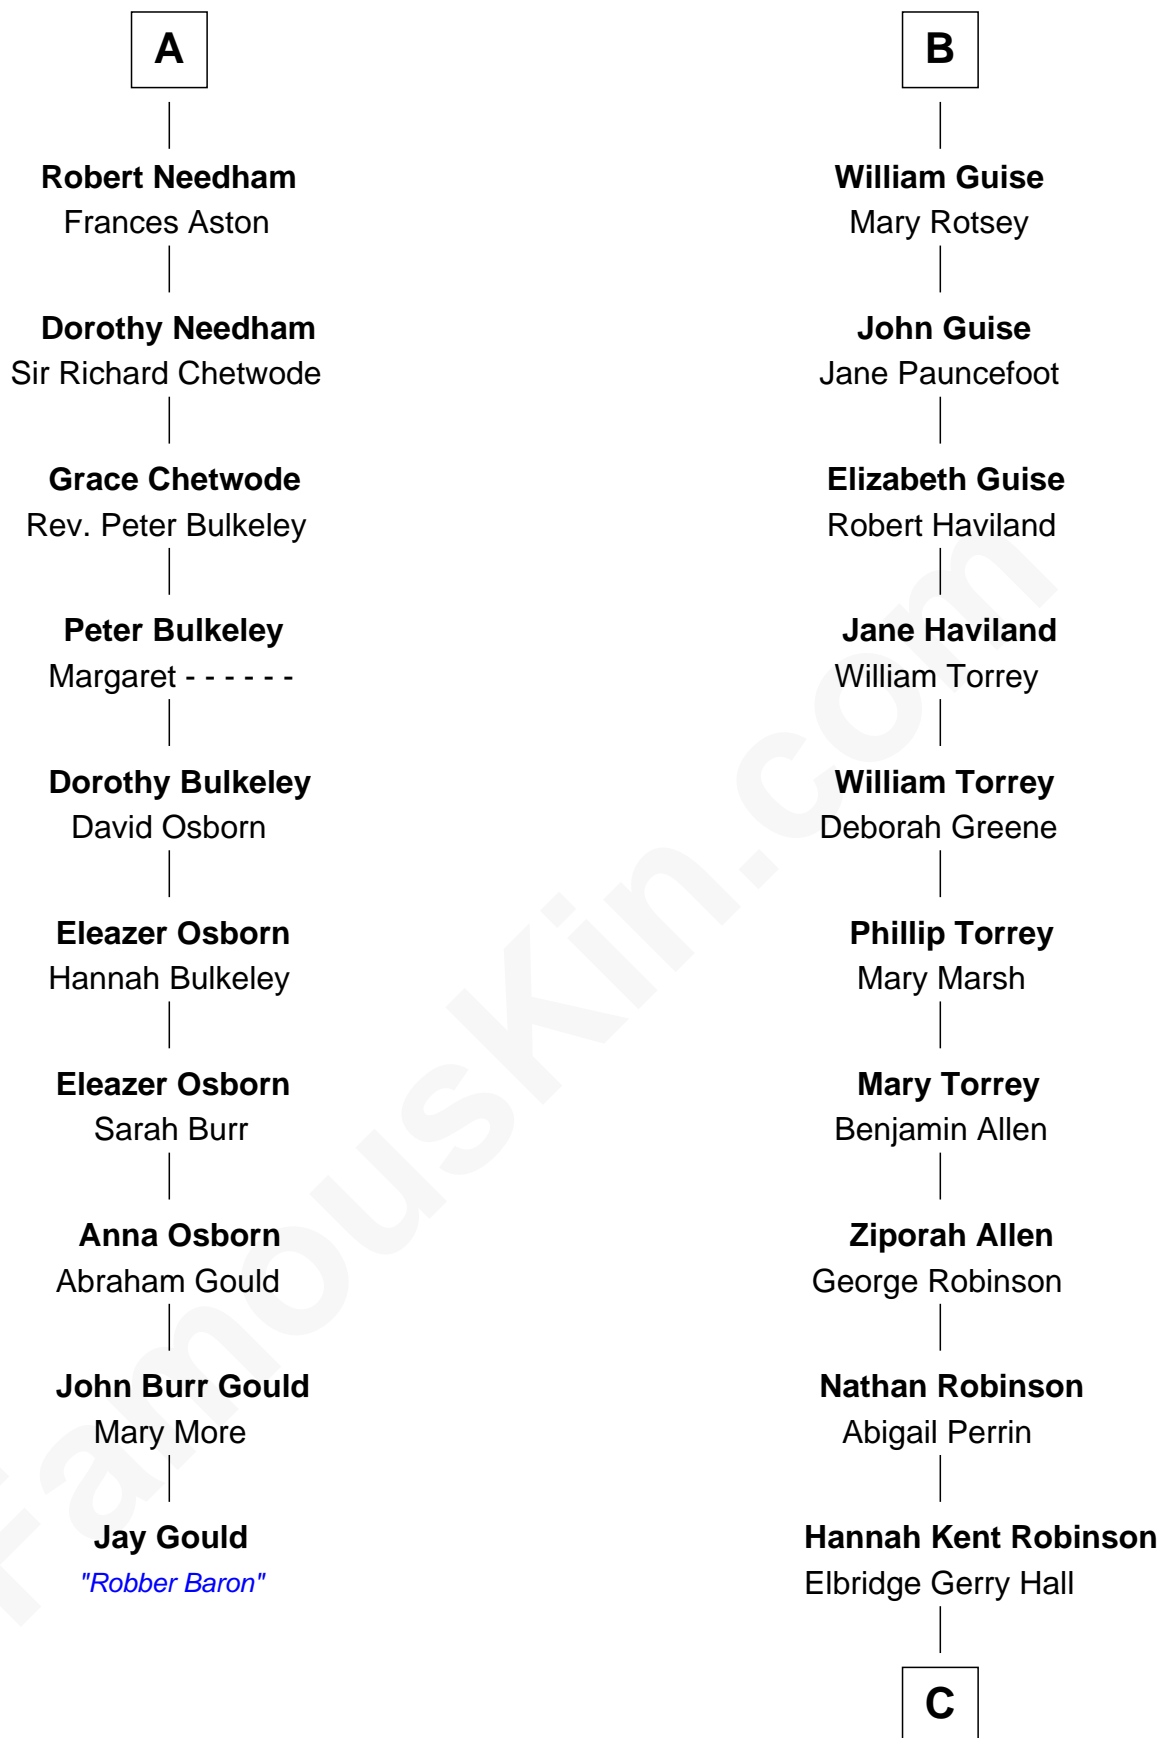

FamousKin.com

Relationship Chart of

Jay Gould

American Railroad "Robber Baron"

16th cousin 4 times removed of

Raquel Welch
Movie Actress

C

Justin Smith Hall
Sarah Mehitable Stanford

Emery Stanford Hall
Clara Louise Adams

Josephine Sarah Hall
Armando Carlos Tejada

Raquel Welch
aka Raquel Welch