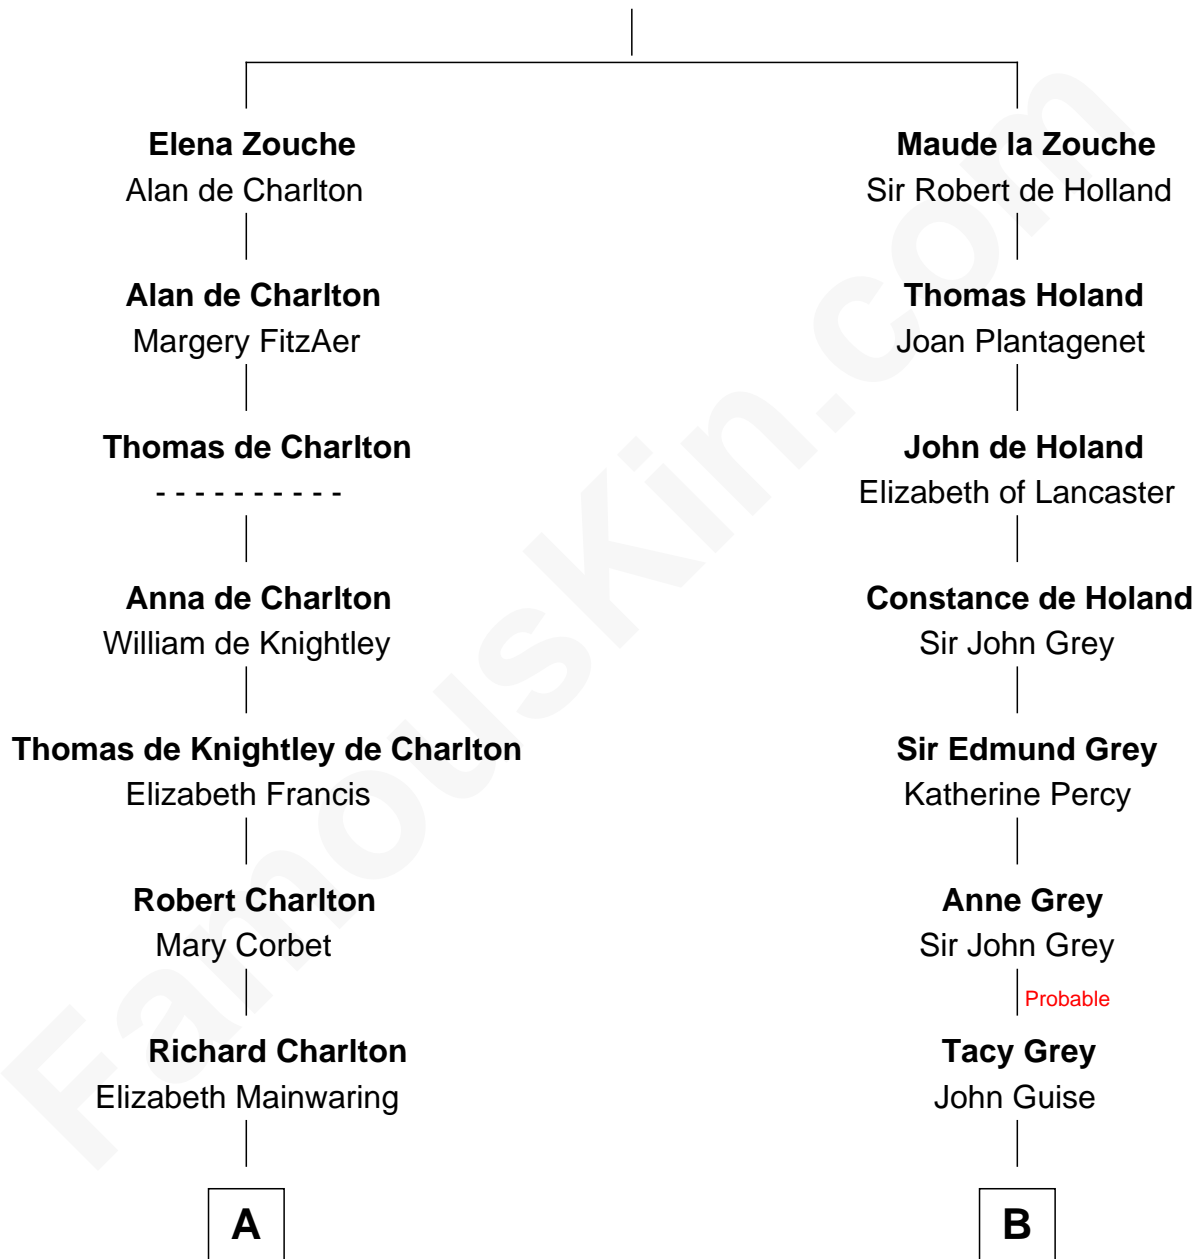

## Relationship Chart of

### Jay Gould

American Railroad "Robber Baron"

17th cousin 3 times removed of

**Raquel Welch**  
Movie Actress

**Sir Alan la Zouche**  
Eleanor de Segrave

**C**

Justin Smith Hall  
Sarah Mehitable Stanford

Emery Stanford Hall  
Clara Louise Adams

Josephine Sarah Hall  
Armando Carlos Tejada

Raquel Welch  
*aka Raquel Welch*