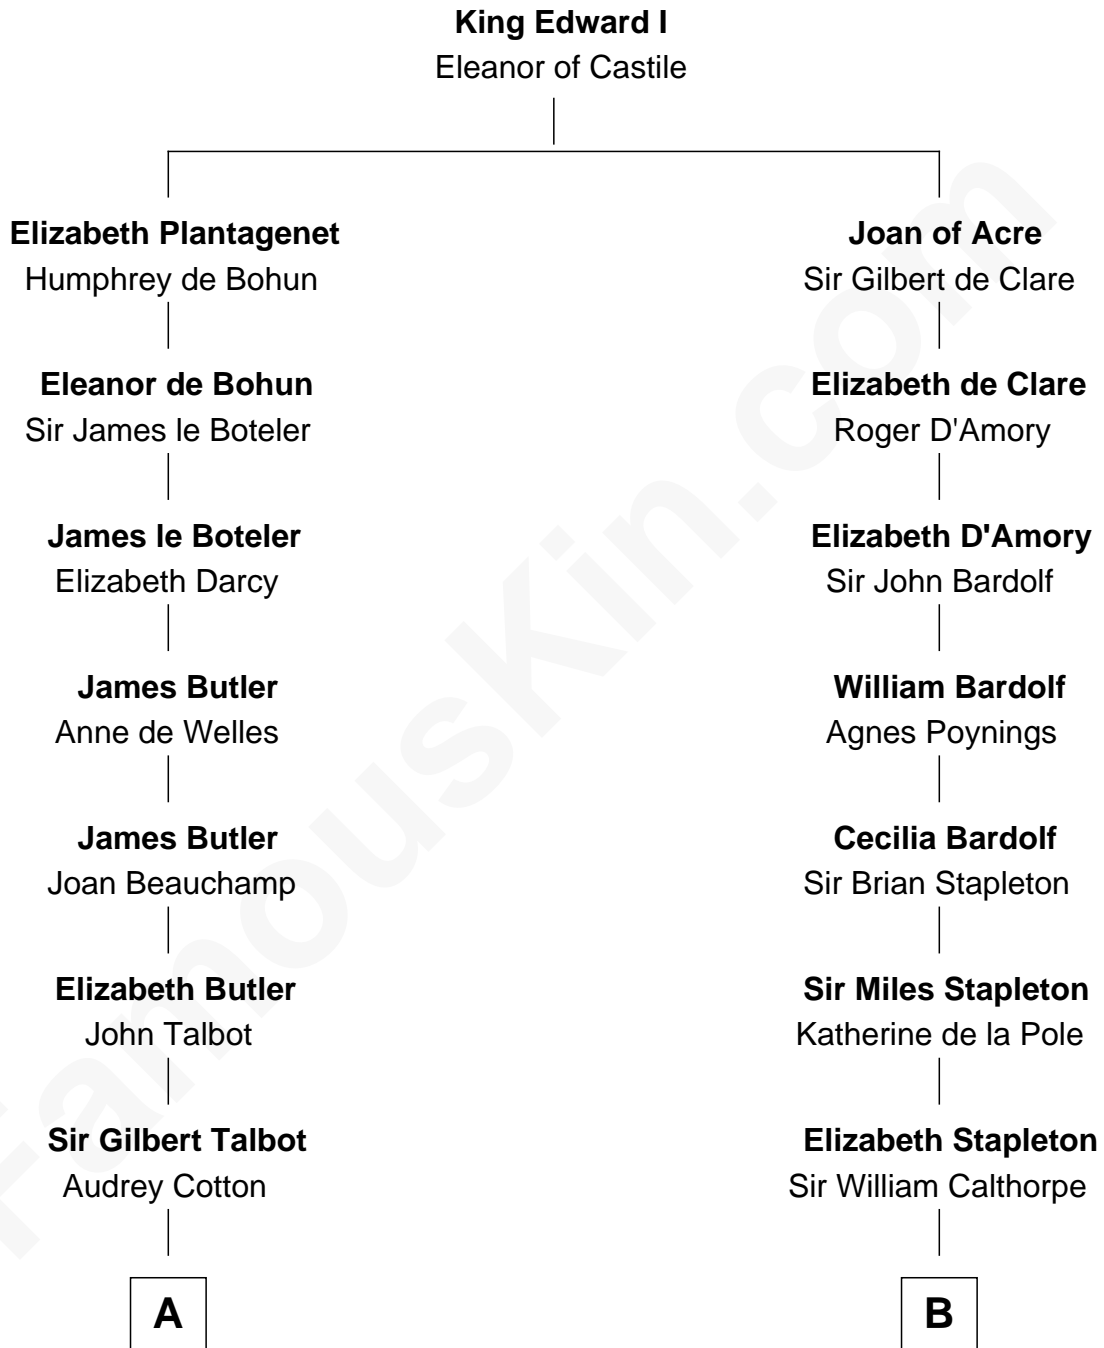

FamousKin.com

Relationship Chart of

Jay Gould

American Railroad "Robber Baron"

18th cousin 3 times removed of

Jesse James

Outlaw, Bank Robber, Murderer

C

John Burr Gould

Mary More

Jay Gould

"Robber Baron"

D

Rachel Dorsey

Anthony Lindsay

Anthony Lindsay

Ailsey Cole

Sarah Lindsay

James Cole

Zerelda Elizabeth Cole

Robert Sallee James

Jesse James

Outlaw, Bank Robber, Murderer

FamousKin.com