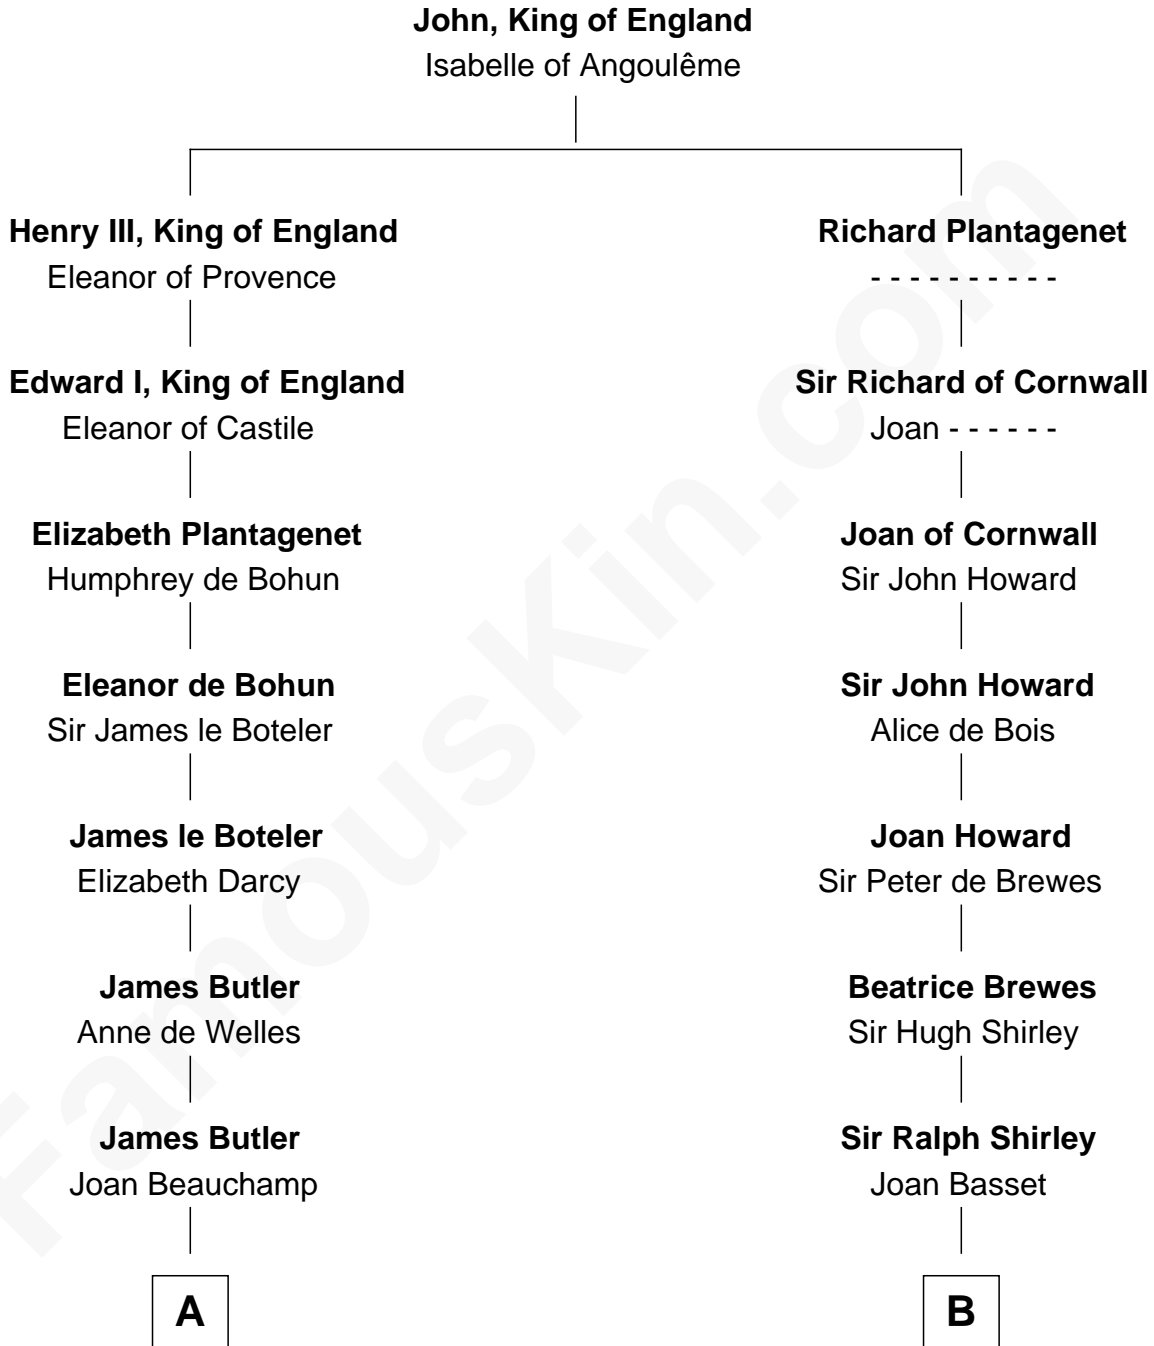

FamousKin.com

Relationship Chart of

Jay Gould

American Railroad "Robber Baron"

20th cousin 1 time removed of

Helen (Herron) Taft

First Lady of President William H. Taft

C

Eleazer Osborn

Sarah Burr

Anna Osborn

Abraham Gould

John Burr Gould

Mary More

Jay Gould

"Robber Baron"