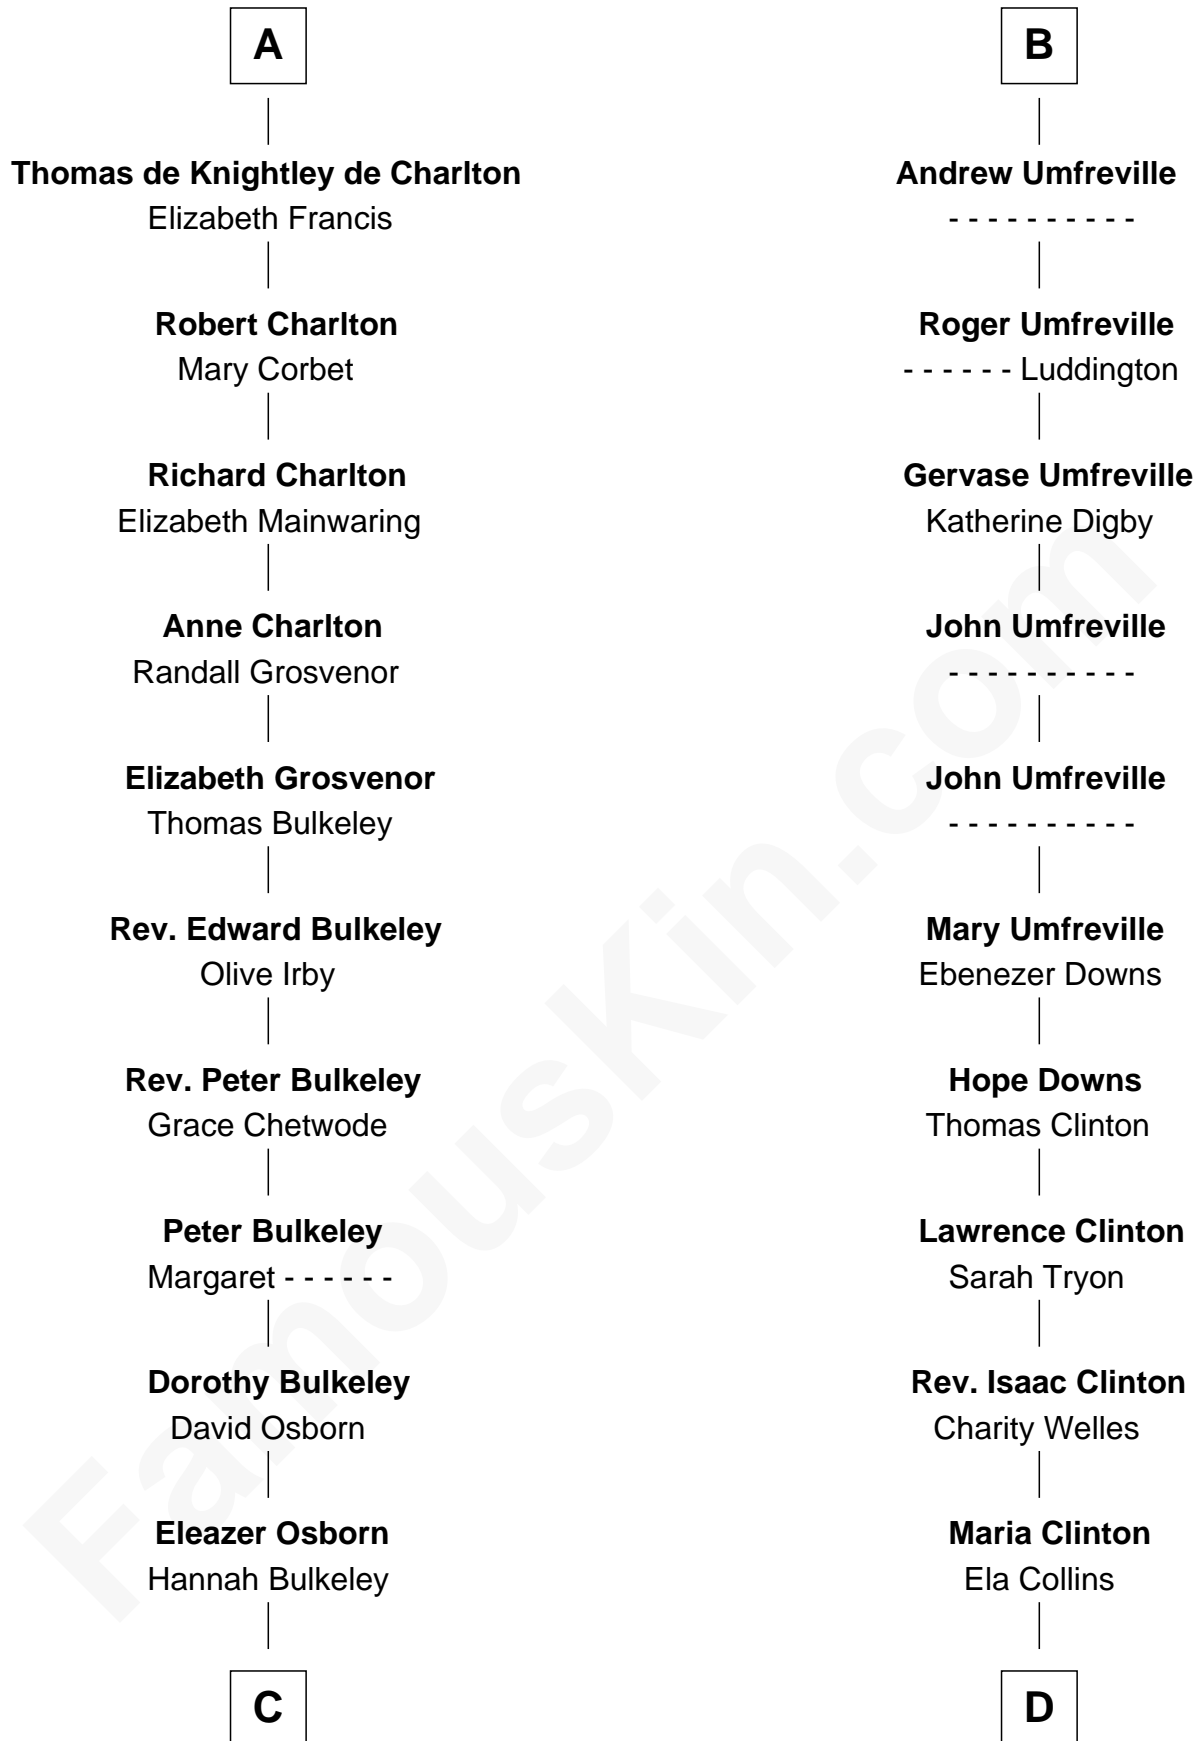

## Relationship Chart of

### Jay Gould

American Railroad "Robber Baron"

18th cousin 2 times removed of

### Helen (Herron) Taft

First Lady of President William H. Taft

**C**

**Eleazer Osborn**

Sarah Burr

**Anna Osborn**

Abraham Gould

**John Burr Gould**

Mary More

**Jay Gould**

*"Robber Baron"*

**D**

**Harriet Anne Collins**

John Williamson Herron

**Helen (Herron) Taft**

*First Lady of William H. Taft*