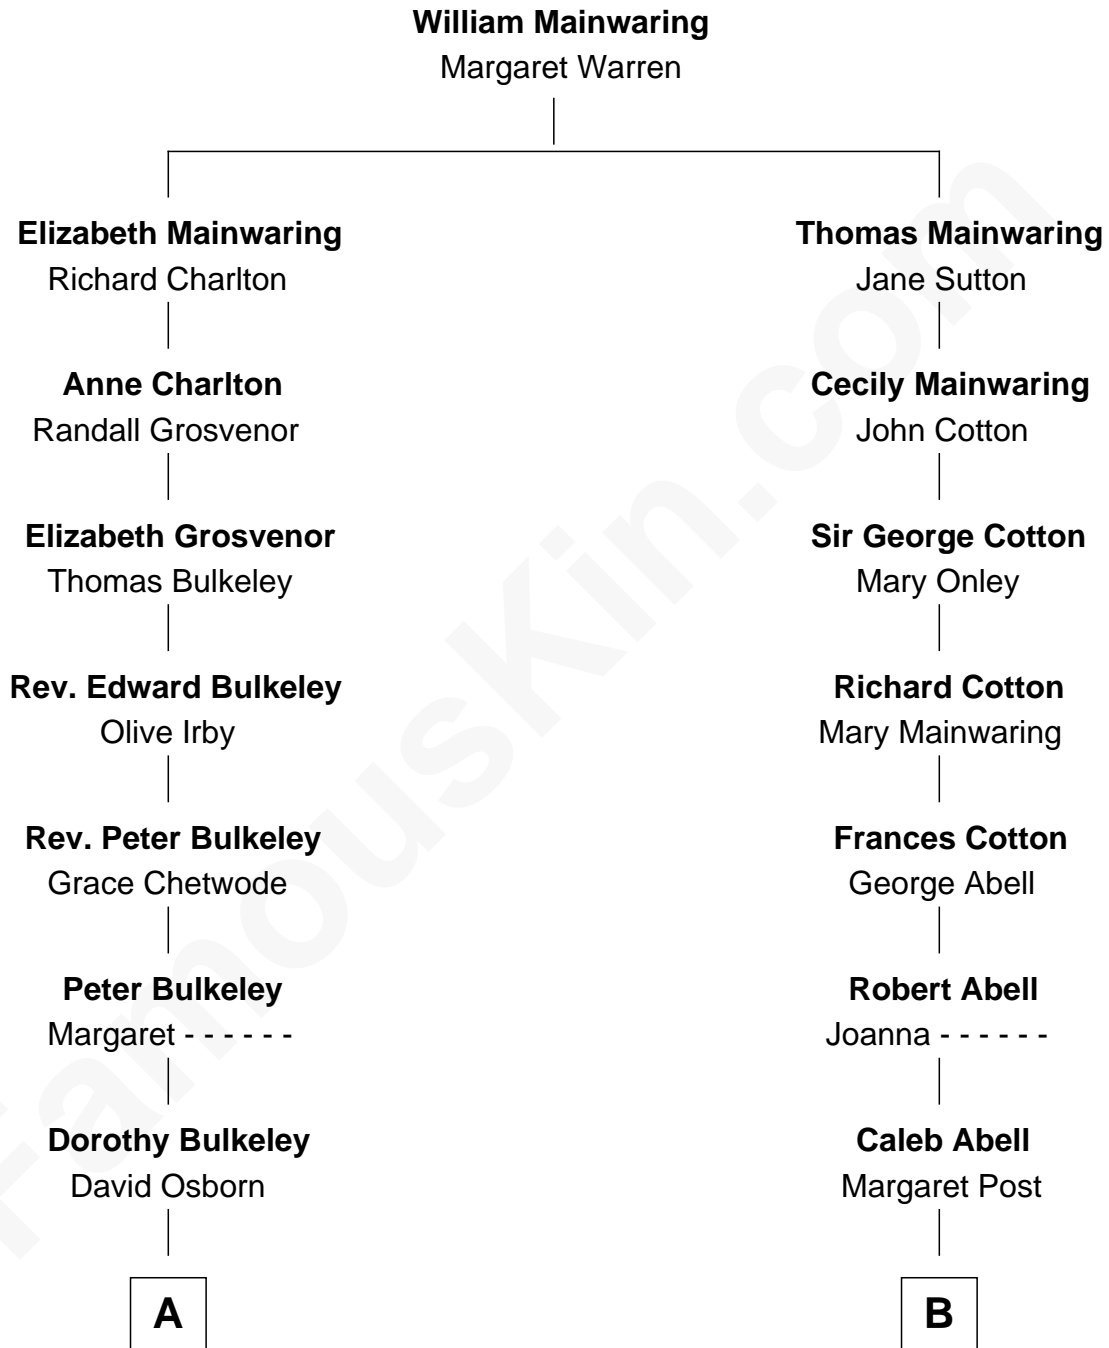

FamousKin.com

Relationship Chart of

Jay Gould

American Railroad "Robber Baron"

11th cousin 1 time removed of

Grover Cleveland

22nd and 24th U.S. President

A

Eleazer Osborn
Hannah Bulkeley

Eleazer Osborn
Sarah Burr

Anna Osborn
Abraham Gould

John Burr Gould
Mary More

Jay Gould
"Robber Baron"

B

Experience Abell
John Hyde

James Hyde
Sarah Marshall