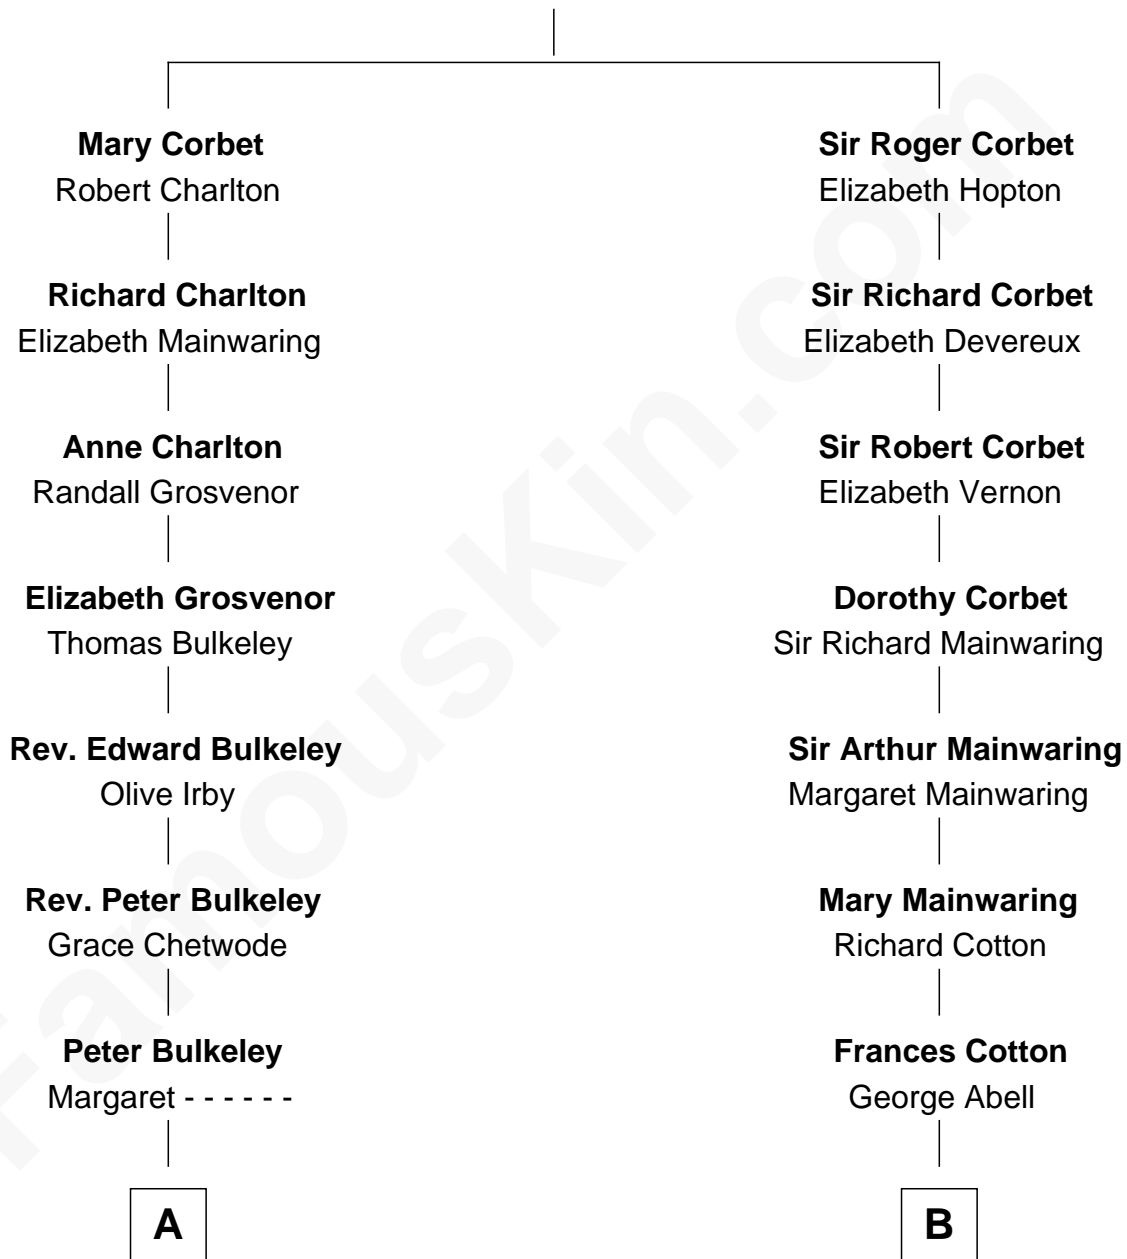

Sir Robert Corbet

Margaret - - - - -