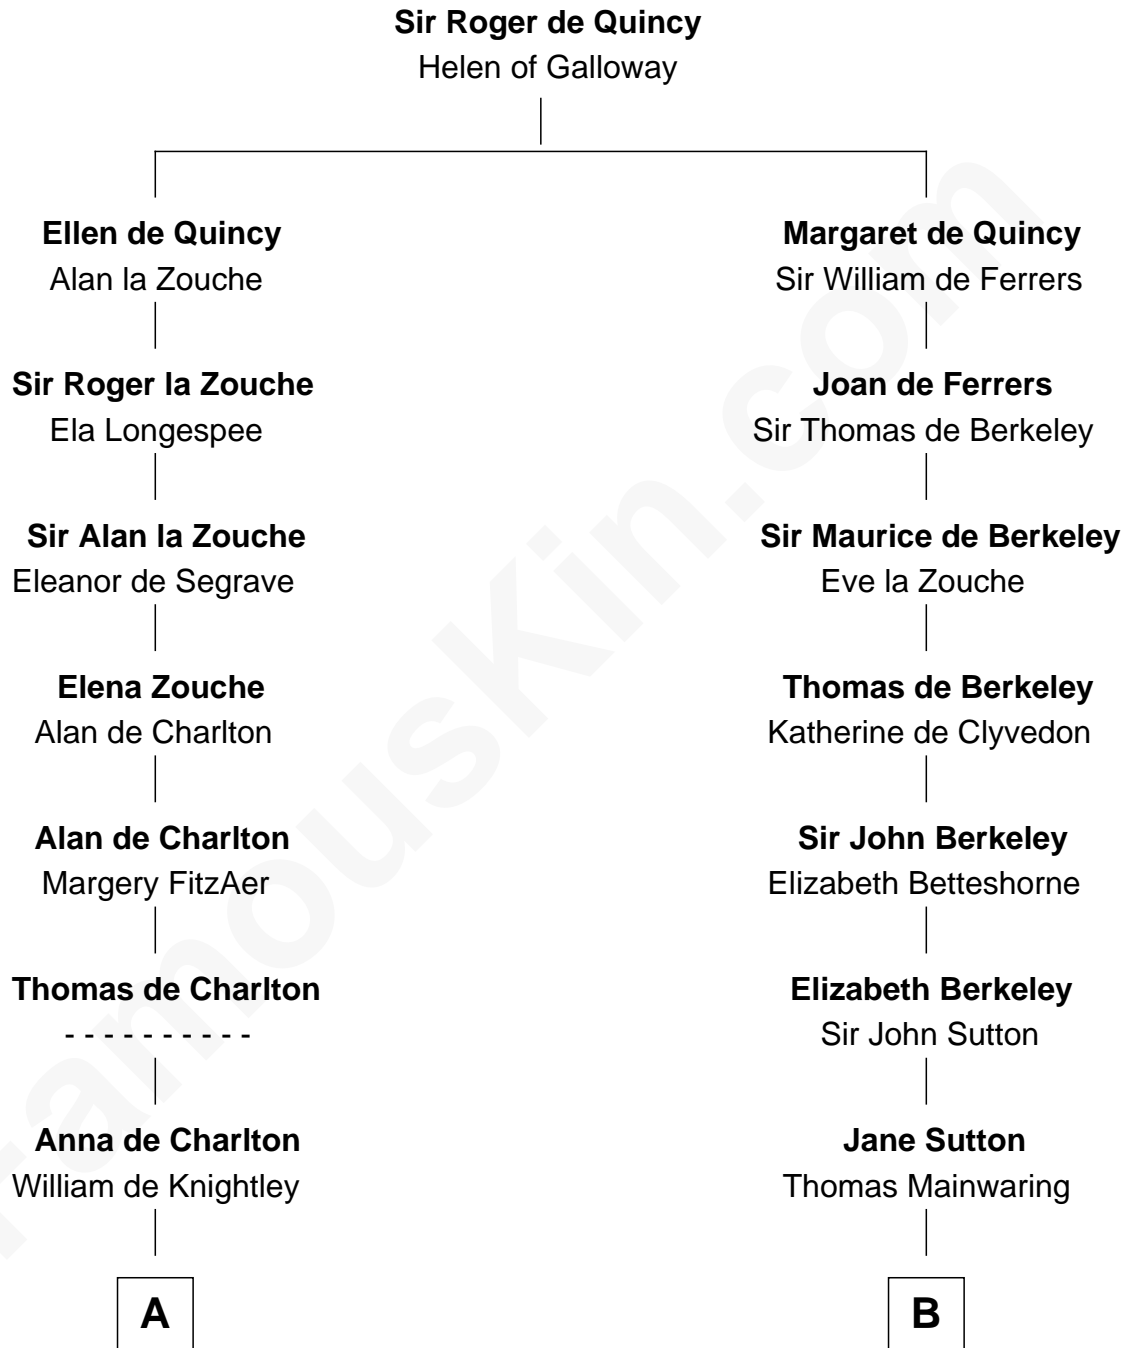

## Relationship Chart of

### Jay Gould

American Railroad "Robber Baron"

18th cousin 2 times removed of

**Grover Cleveland**

22nd and 24th U.S. President

FamousKin.com