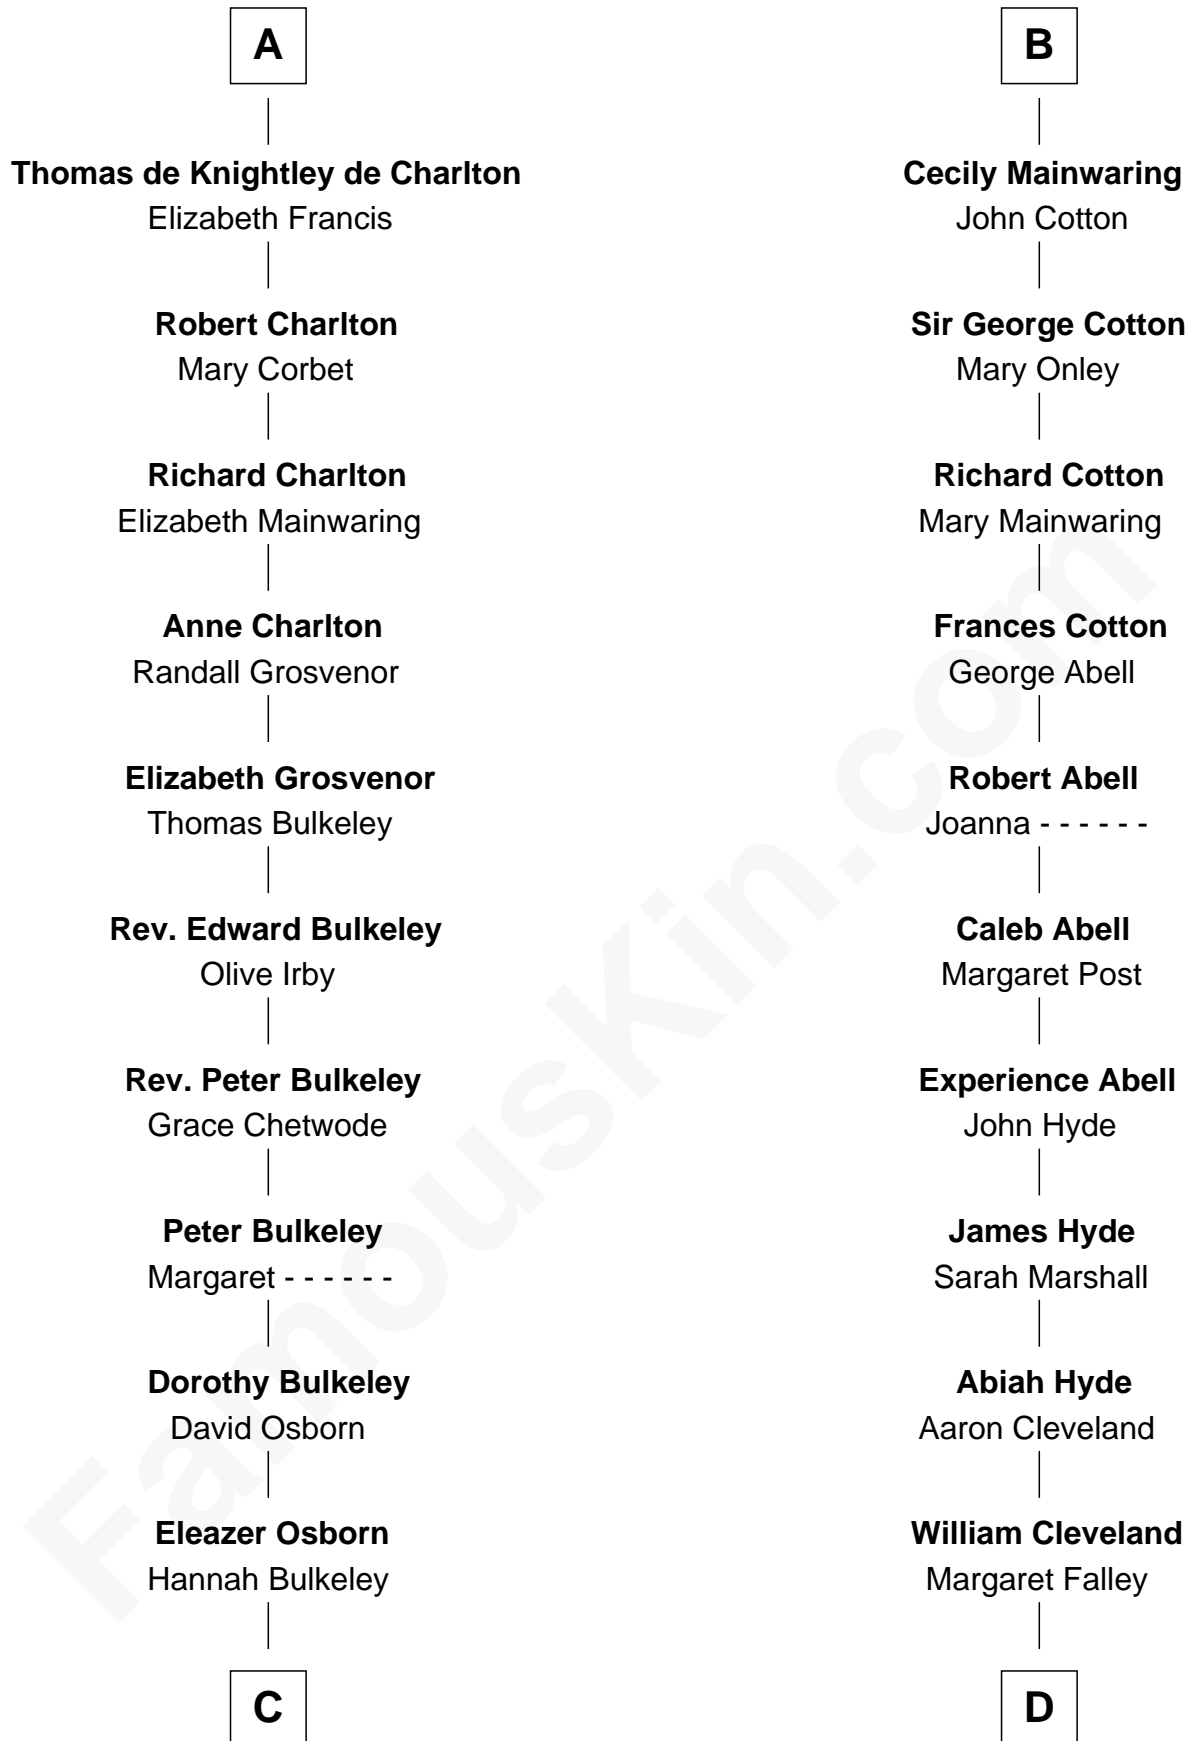

## Relationship Chart of

### Jay Gould

American Railroad "Robber Baron"

18th cousin 2 times removed of

**Grover Cleveland**

22nd and 24th U.S. President

FamousKin.com