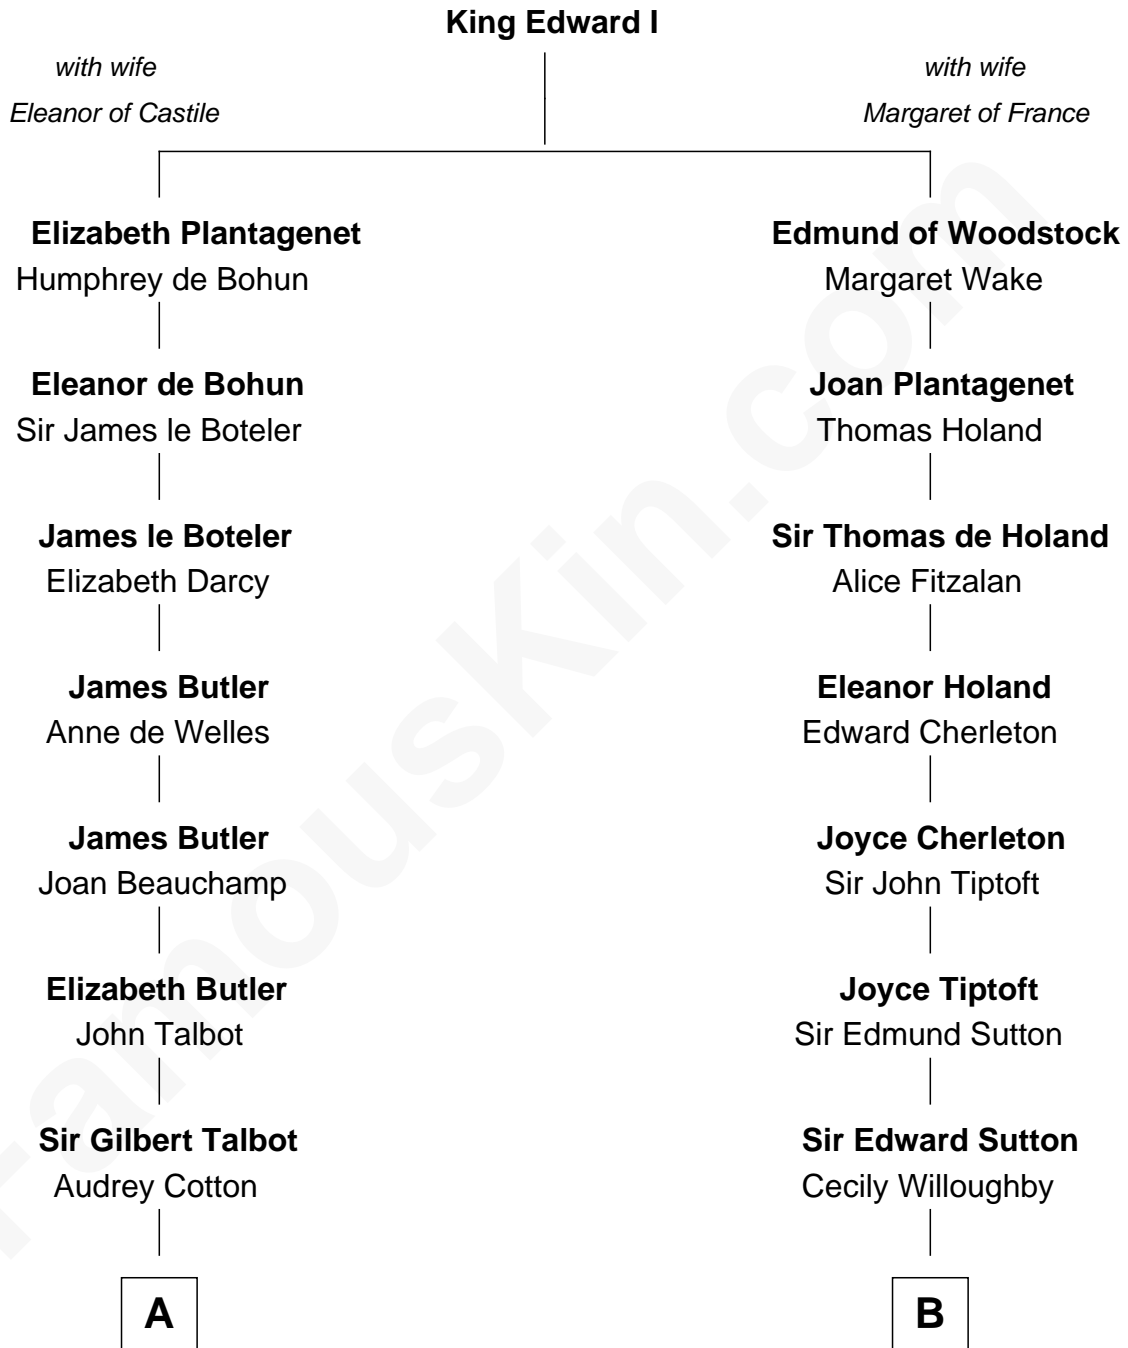

## Relationship Chart of

### Jay Gould

American Railroad "Robber Baron"

18th cousin 3 times removed of

**Herbert Hoover**

31st U.S. President

**C**

**John Burr Gould**

Mary More

**Jay Gould**

*"Robber Baron"*

**D**

**Endymia Winn**

Thomas Sherwood

**Lucinda Sherwood**

John Minthorn

**Theodore Minthorn**

Mary Wasley

**Hulda Randall Minthorn**

Jessie Clark Hoover

**Herbert Hoover**

*31st U.S. President*

FamousKin.com