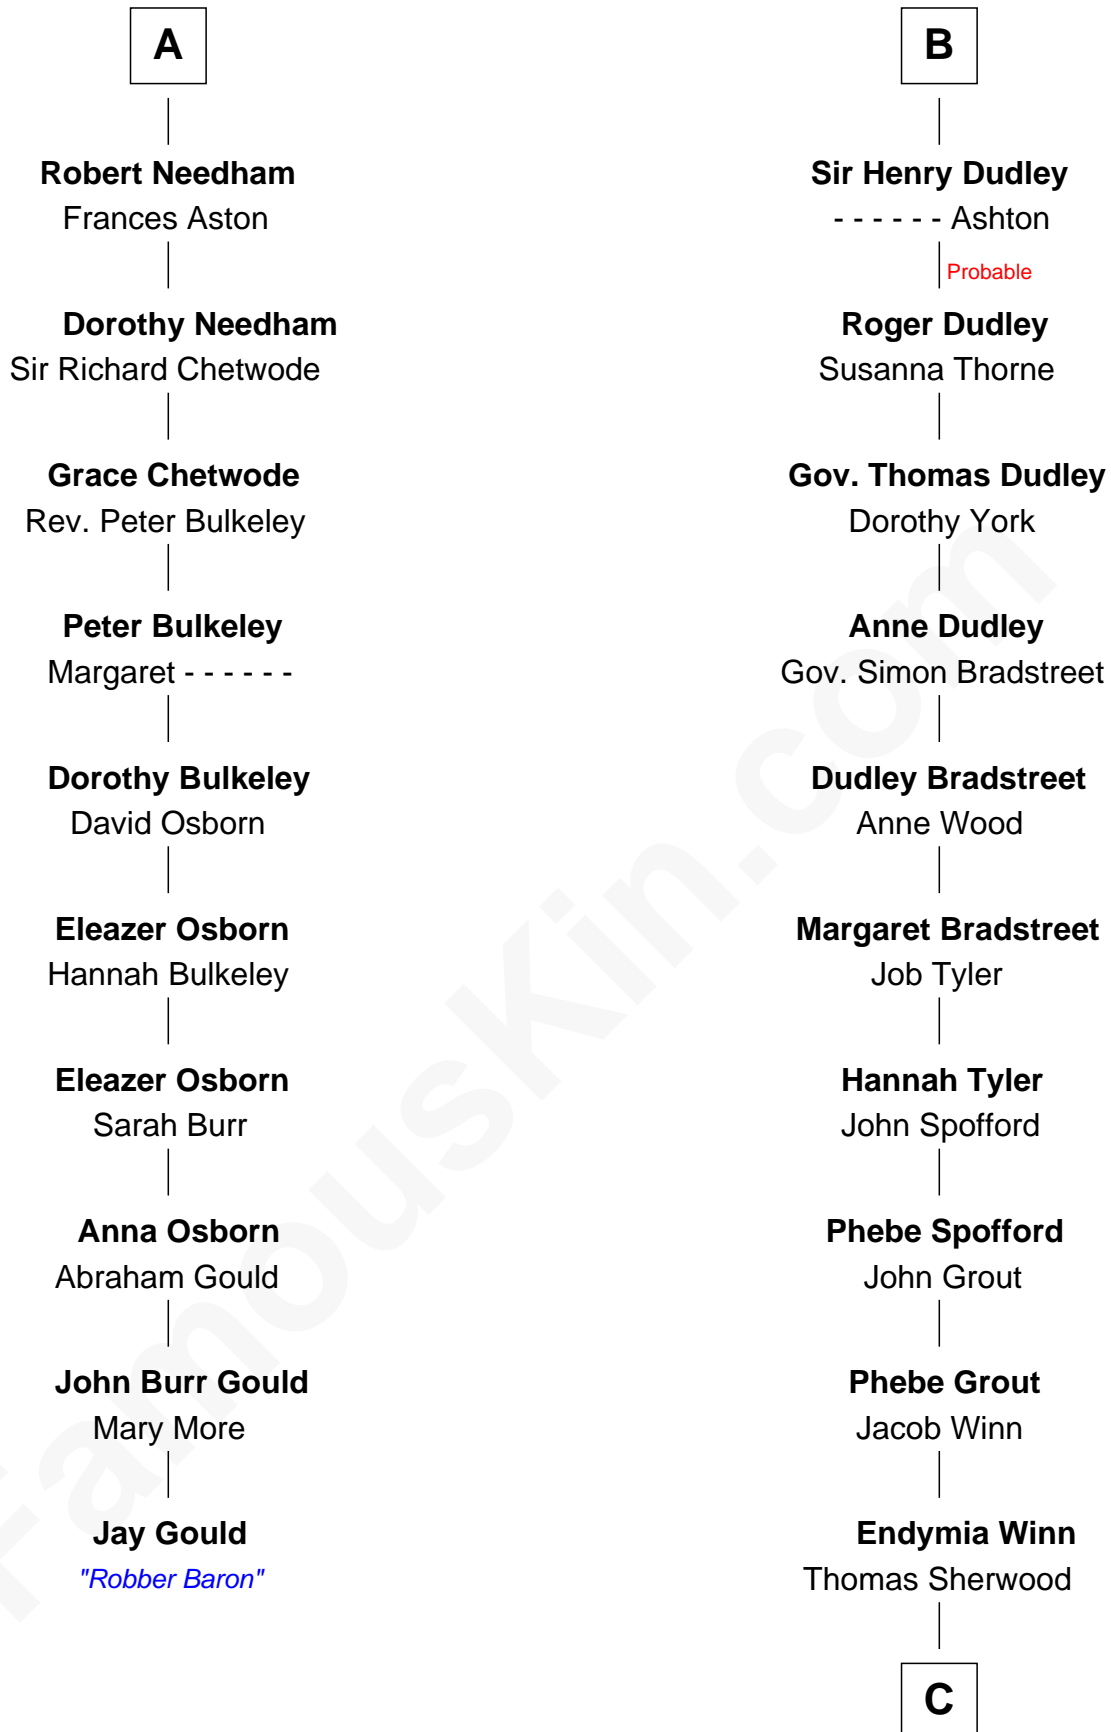

FamousKin.com

Relationship Chart of

Jay Gould

American Railroad "Robber Baron"

16th cousin 4 times removed of

Herbert Hoover

31st U.S. President

Sir William de Ros
Margery de Badlesmere

C

Lucinda Sherwood

John Minthorn

Theodore Minthorn

Mary Wasley

Hulda Randall Minthorn

Jessie Clark Hoover

Herbert Hoover

31st U.S. President

FamousKin.com