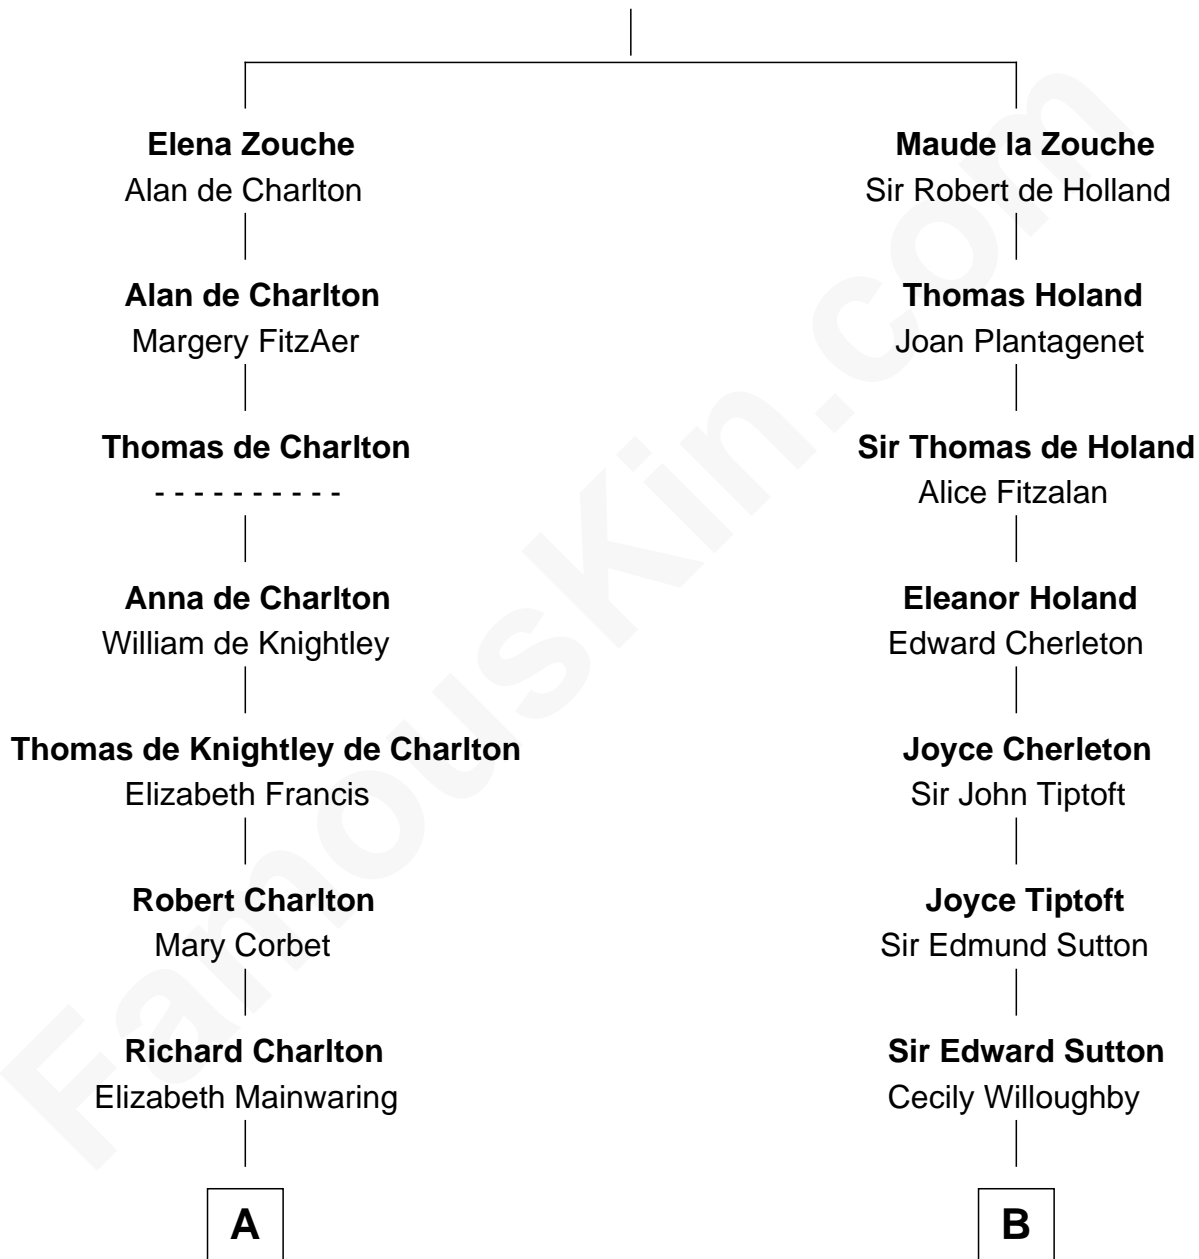

FamousKin.com

Relationship Chart of

Jay Gould

American Railroad "Robber Baron"

17th cousin 4 times removed of

Herbert Hoover

31st U.S. President

Sir Alan la Zouche

Eleanor de Segrave

C

Endymia Winn

Thomas Sherwood

Lucinda Sherwood

John Minthorn

Theodore Minthorn

Mary Wasley

Hulda Randall Minthorn

Jessie Clark Hoover

Herbert Hoover

31st U.S. President

FamousKin.com