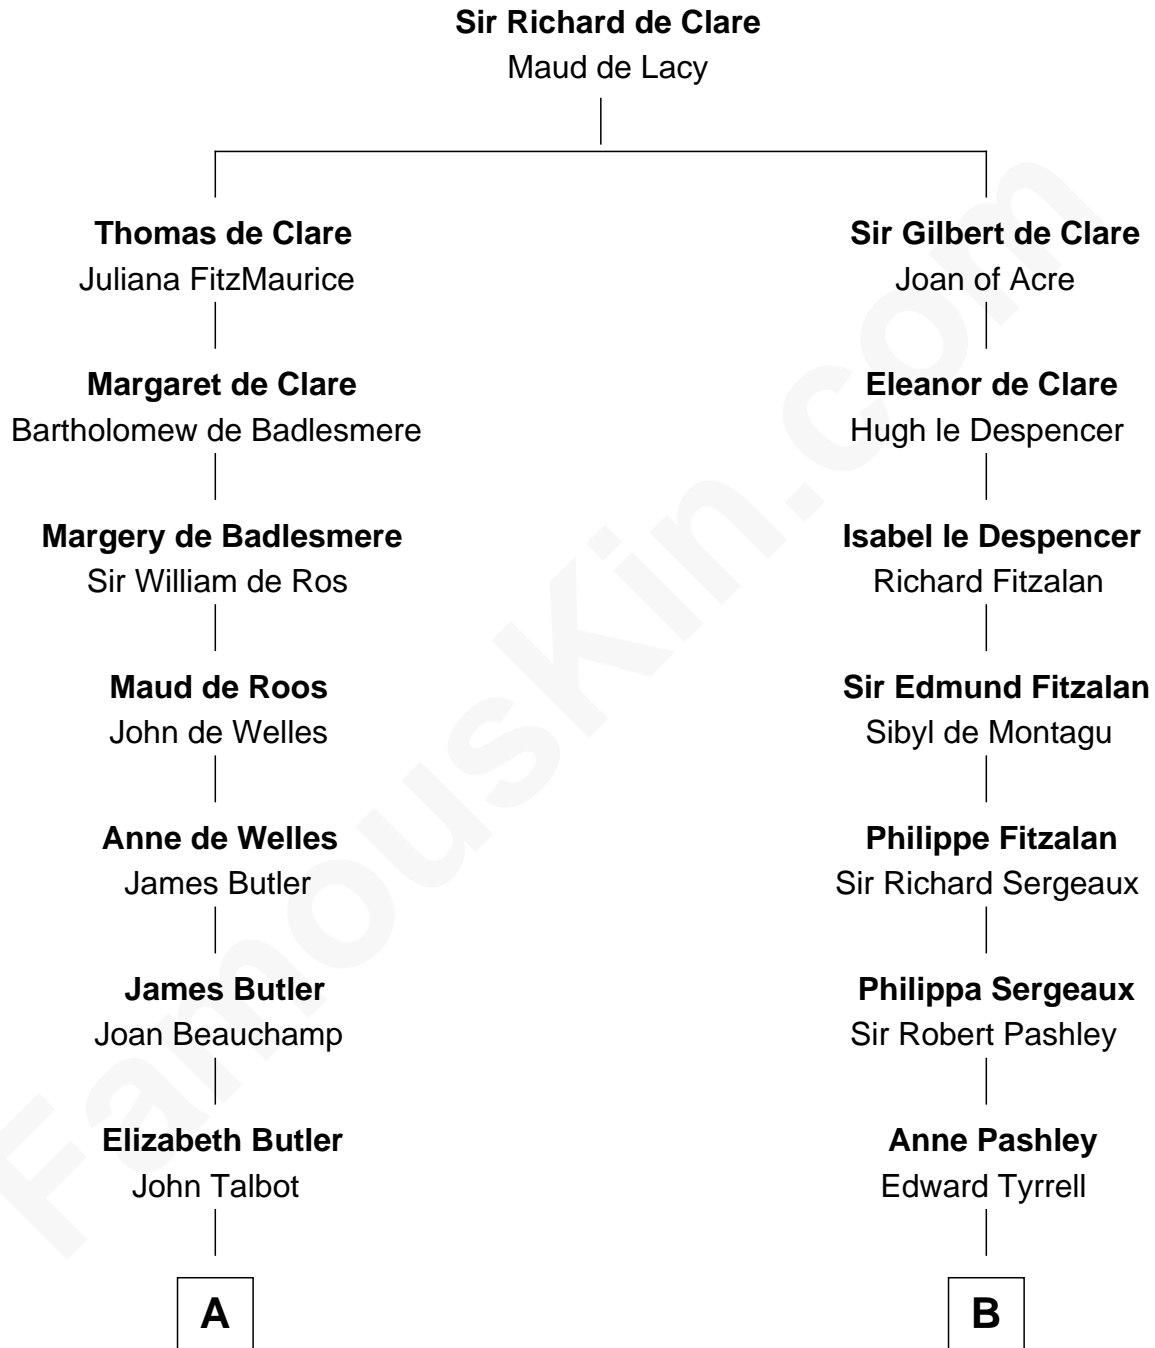

FamousKin.com

Relationship Chart of

Jay Gould

American Railroad "Robber Baron"

19th cousin 2 times removed of

Ellen Louise (Axson) Wilson

First Lady of President Woodrow Wilson

C

Anna Osborn
Abraham Gould

John Burr Gould
Mary More

Jay Gould
"Robber Baron"

D

Deliverance Coward
James FitzRandolph

Isaac FitzRandolph
Eleanor Hunter

Rebecca Longstreet FitzRandolph
Rev. Isaac Stockton Keith Axson

Rev. Samuel Edward Axson
Margaret Jane Hoyt

Ellen Louise (Axson) Wilson
First Lady of Woodrow Wilson