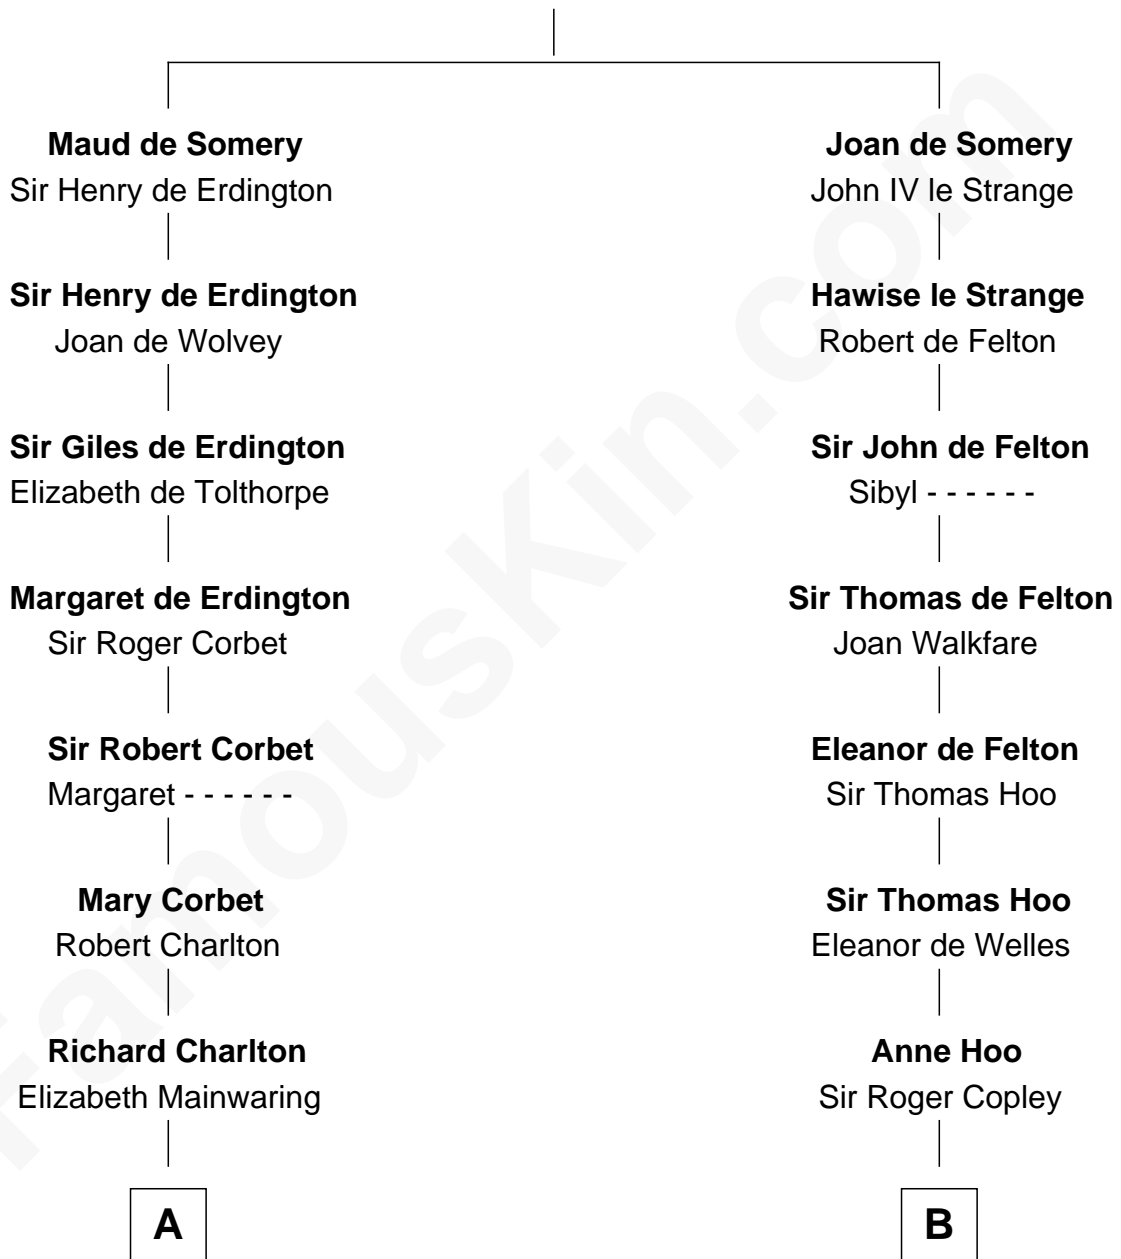

## Relationship Chart of

### Jay Gould

American Railroad "Robber Baron"

17th cousin 3 times removed of

### Edith (Bolling) Wilson

First Lady of President Woodrow Wilson

**Sir Roger de Somery**

Nichole d'Aubenev

**C**

**Catherine Payne**

Archibald Bolling

**Archibald Bolling**