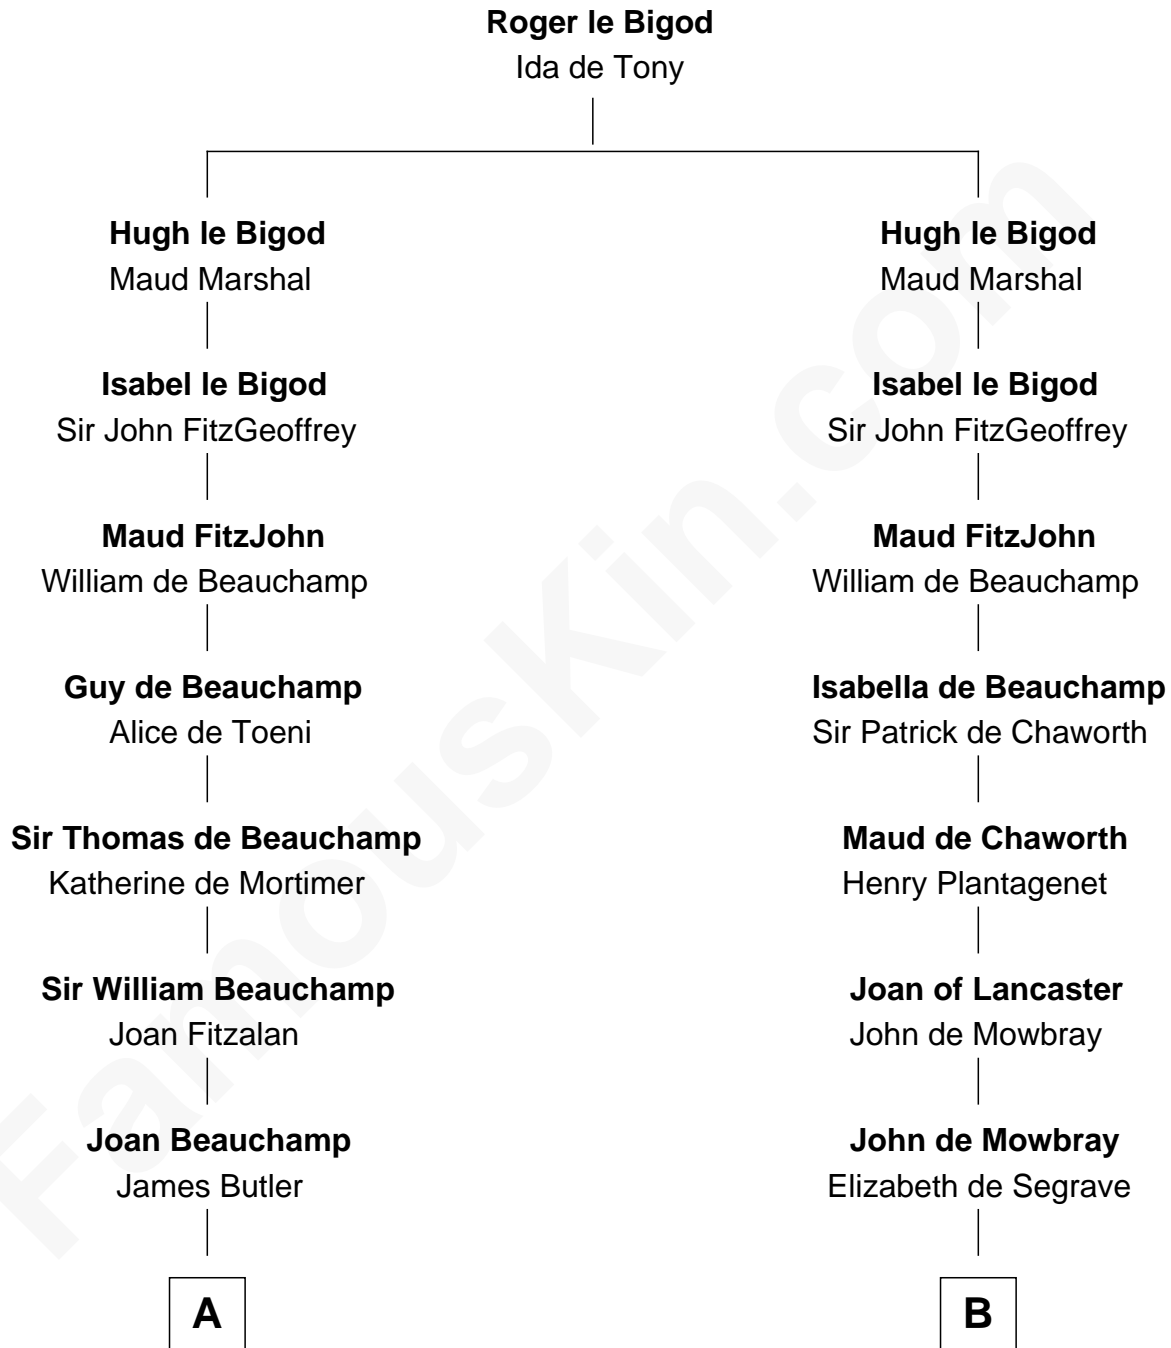

## Relationship Chart of

### Jay Gould

*American Railroad "Robber Baron"*

20th cousin of

### Samuel Prescott

*Completed Paul Revere's Midnight Ride*

**C**

**Eleazer Osborn**

Sarah Burr

**Anna Osborn**

Abraham Gould

**John Burr Gould**

Mary More

**Jay Gould**

*"Robber Baron"*

**D**

**Elizabeth Hoar**

Jonathan Prescott

**Dr. Jonathan Prescott**

Rebecca Bulkeley