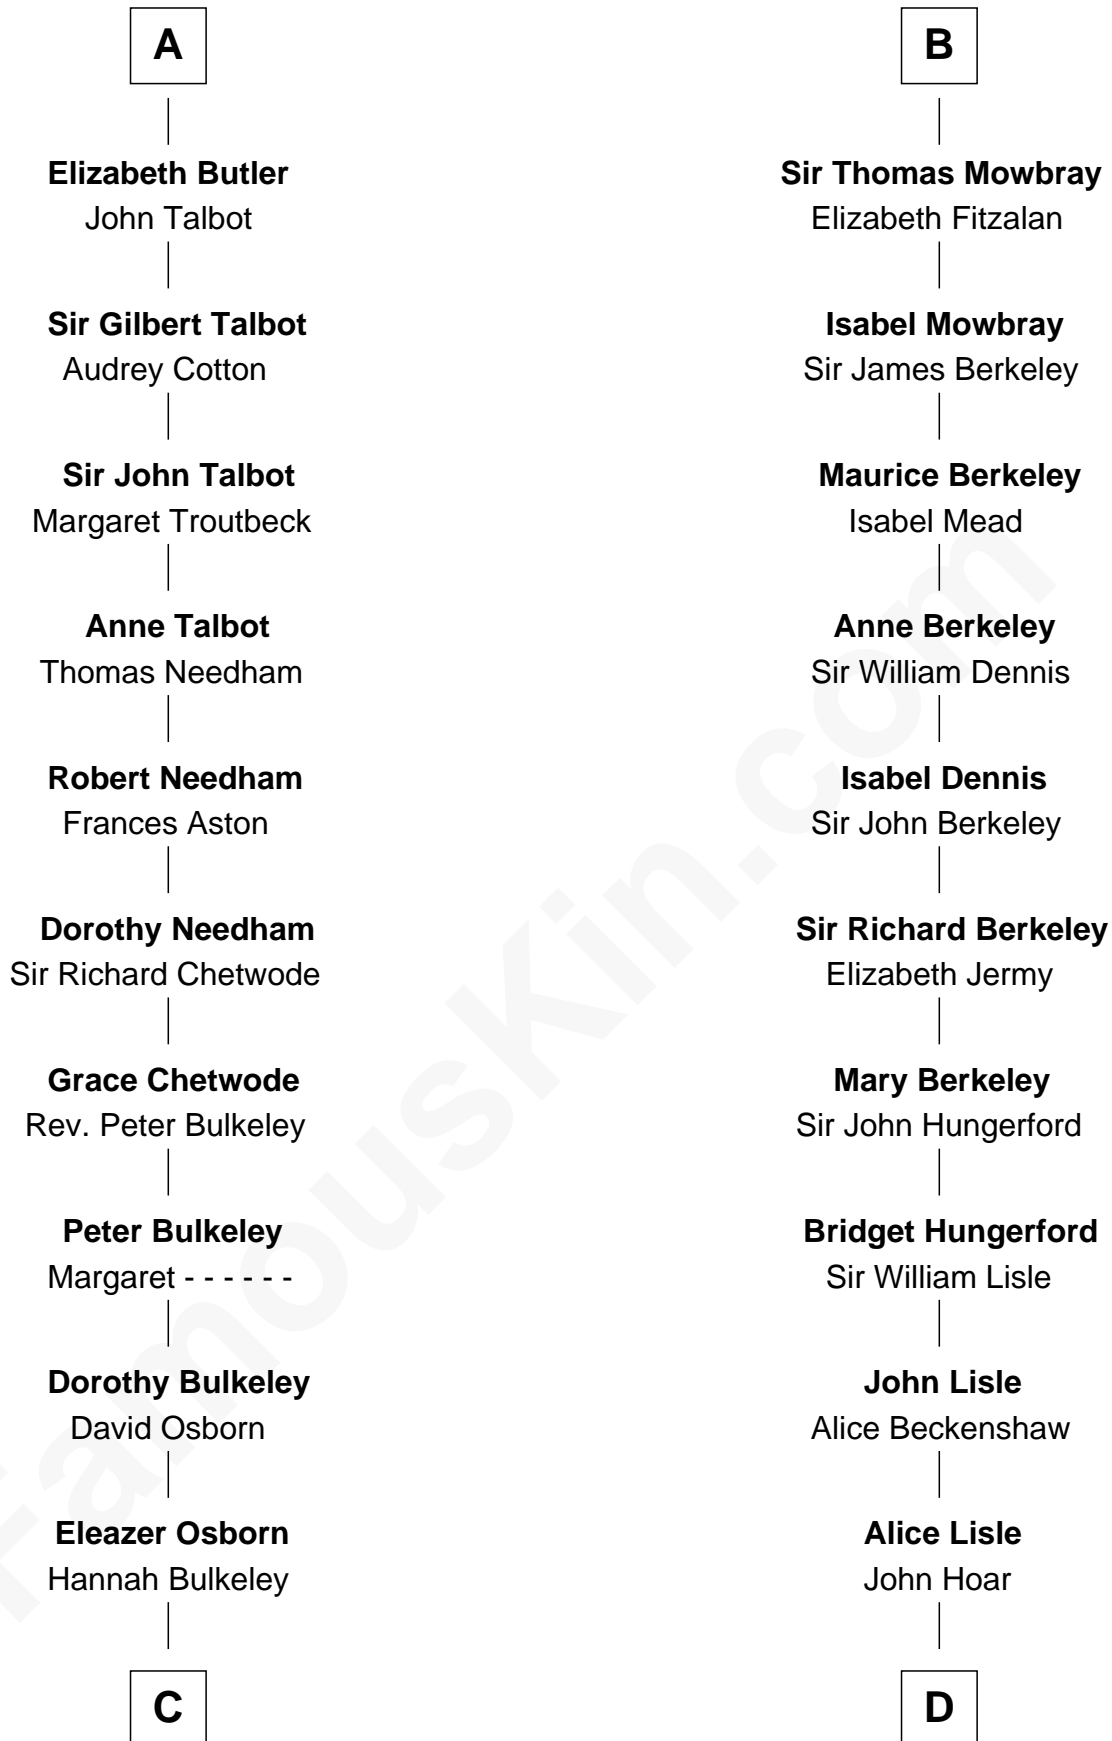

## Relationship Chart of

### Jay Gould

*American Railroad "Robber Baron"*

20th cousin of

### Samuel Prescott

*Completed Paul Revere's Midnight Ride*

**C**

**Eleazer Osborn**

Sarah Burr

**Anna Osborn**

Abraham Gould

**John Burr Gould**

Mary More

**Jay Gould**

*"Robber Baron"*

**D**

**Elizabeth Hoar**

Jonathan Prescott

**Dr. Jonathan Prescott**

Rebecca Bulkeley