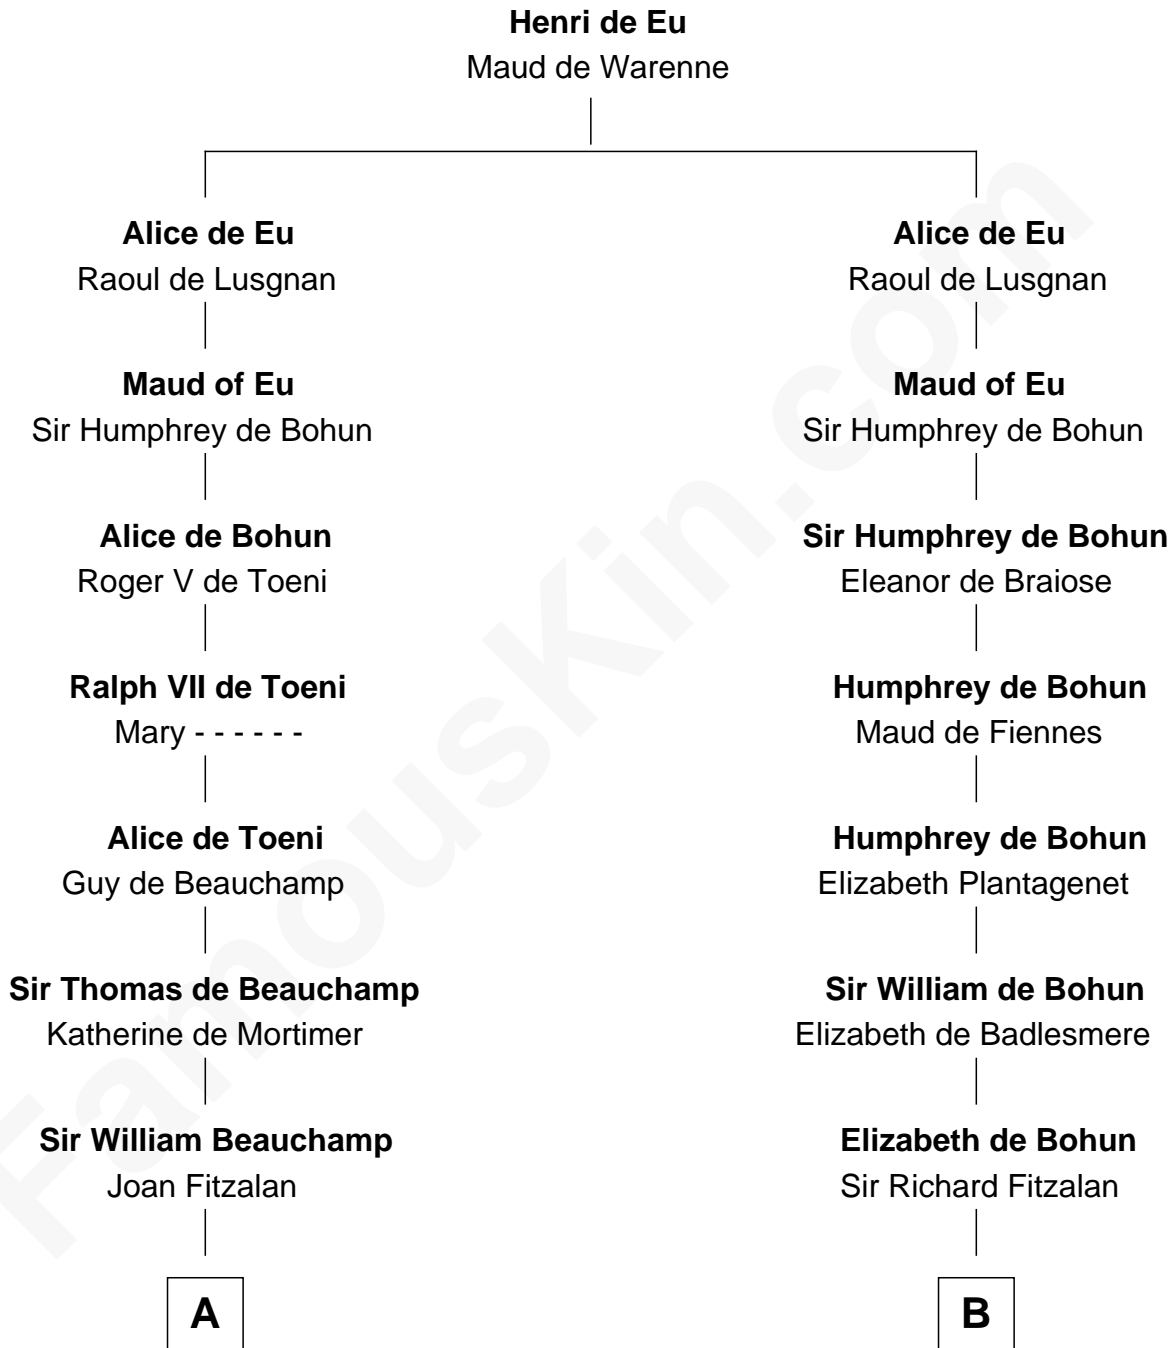

FamousKin.com

Relationship Chart of

Jay Gould

American Railroad "Robber Baron"

20th cousin 1 time removed of

Samuel Prescott

Completed Paul Revere's Midnight Ride

C

Eleazer Osborn
Hannah Bulkeley

Eleazer Osborn
Sarah Burr

Anna Osborn
Abraham Gould

John Burr Gould
Mary More

Jay Gould
"Robber Baron"

D

Elizabeth Hoar
Jonathan Prescott

Dr. Jonathan Prescott
Rebecca Bulkeley

Dr. Abel Prescott
Abigail Brigham

Samuel Prescott
Completed Paul Revere's Ride