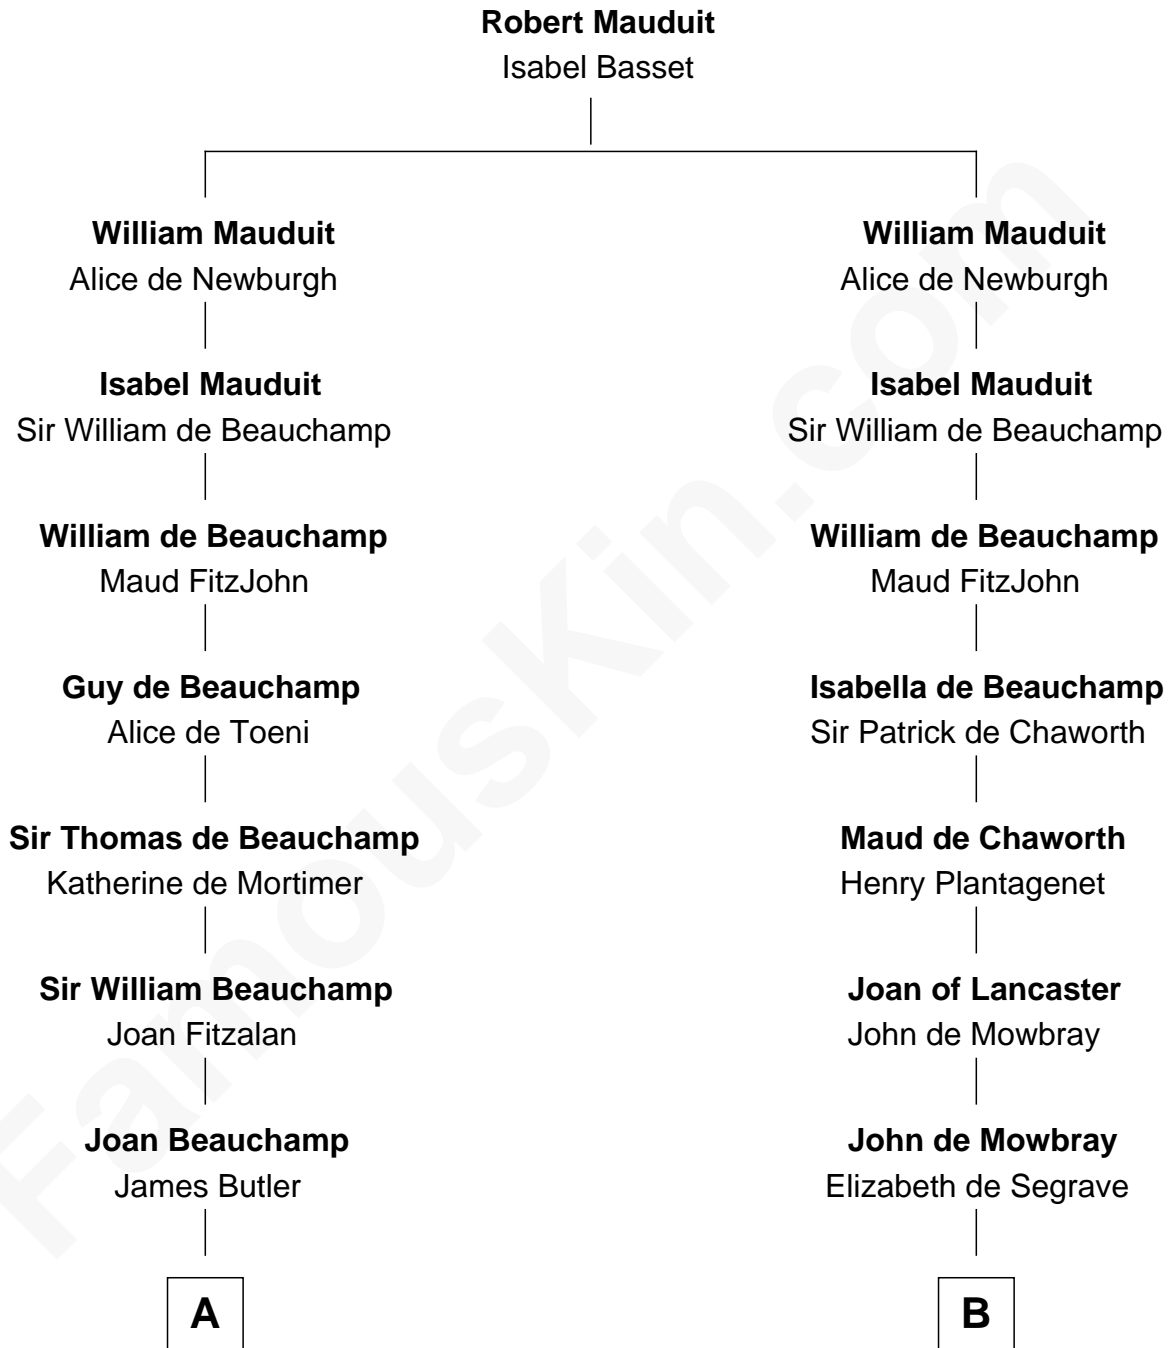

## Relationship Chart of

### Jay Gould

American Railroad "Robber Baron"

20th cousin of

### Samuel Prescott

Completed Paul Revere's Midnight Ride

**C**

**Eleazer Osborn**

Sarah Burr

**Anna Osborn**

Abraham Gould

**John Burr Gould**

Mary More

**Jay Gould**

*"Robber Baron"*

**D**

**Elizabeth Hoar**

Jonathan Prescott

**Dr. Jonathan Prescott**

Rebecca Bulkeley