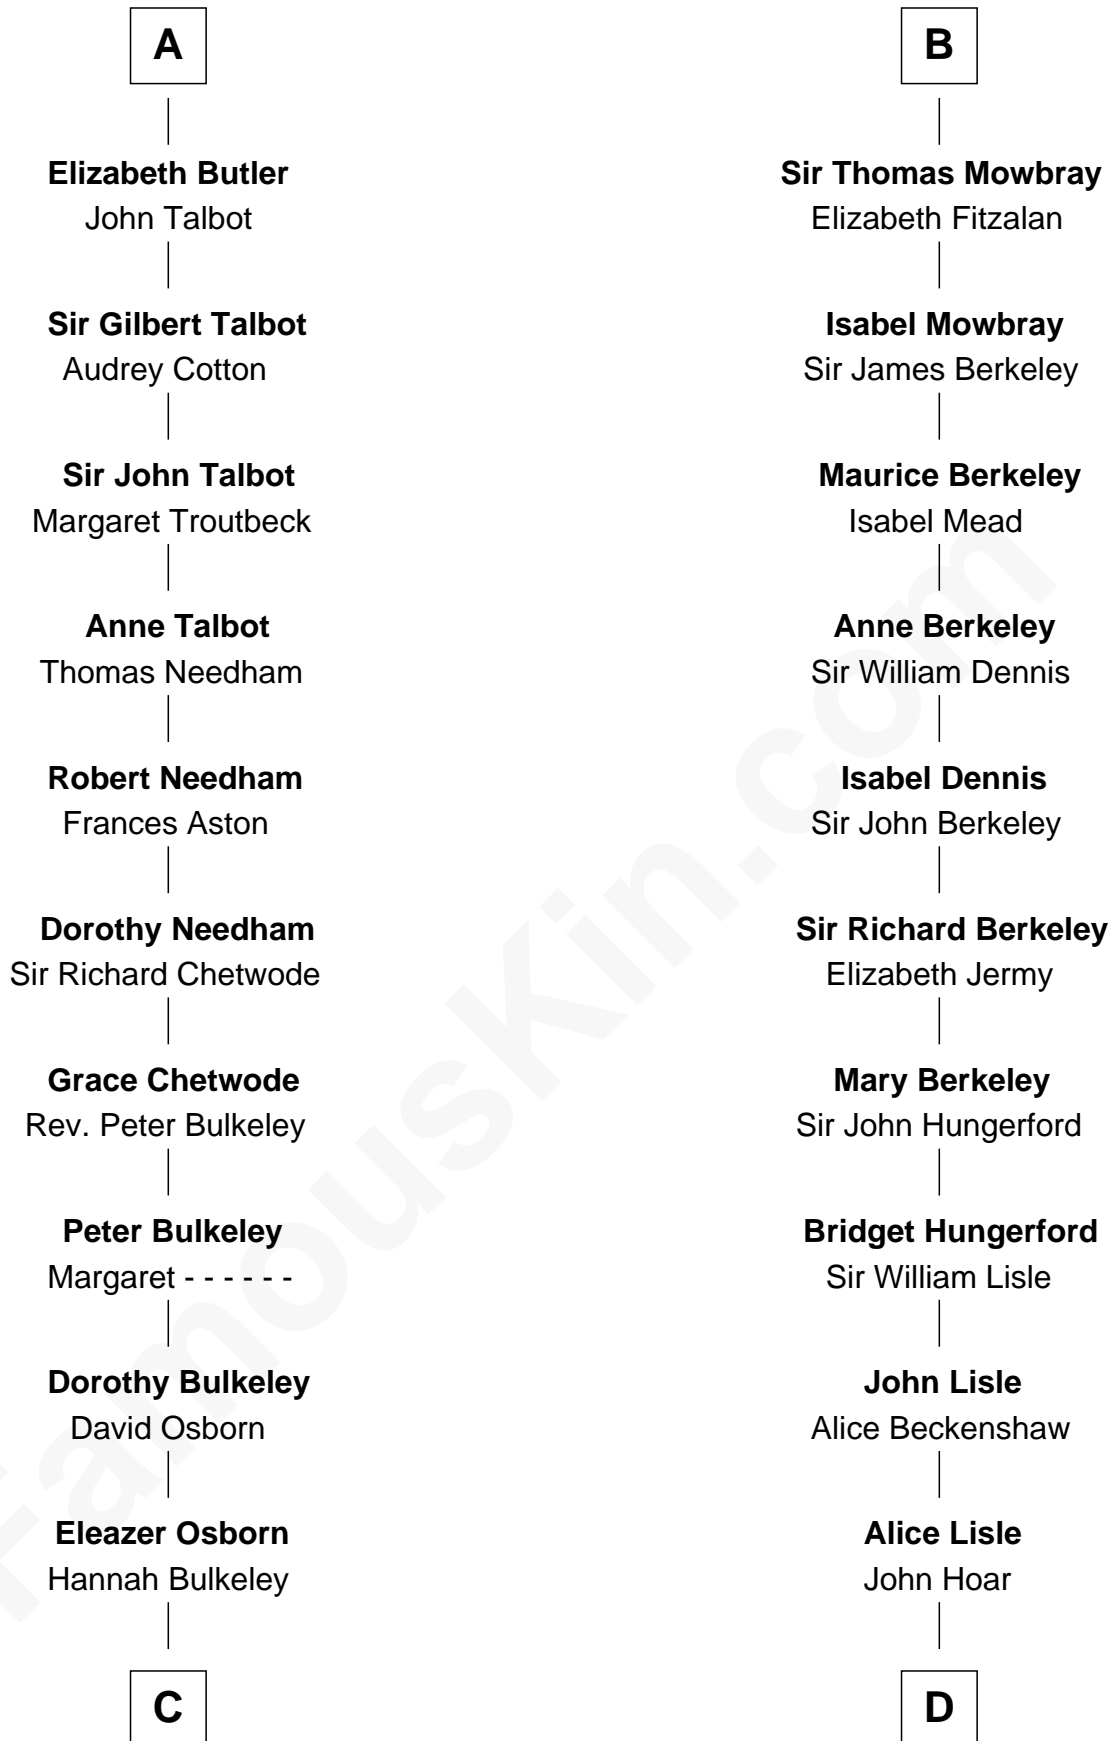

## Relationship Chart of

### Jay Gould

American Railroad "Robber Baron"

20th cousin of

### Samuel Prescott

Completed Paul Revere's Midnight Ride

**C**

**Eleazer Osborn**

Sarah Burr

**Anna Osborn**

Abraham Gould

**John Burr Gould**

Mary More

**Jay Gould**

*"Robber Baron"*

**D**

**Elizabeth Hoar**

Jonathan Prescott

**Dr. Jonathan Prescott**

Rebecca Bulkeley