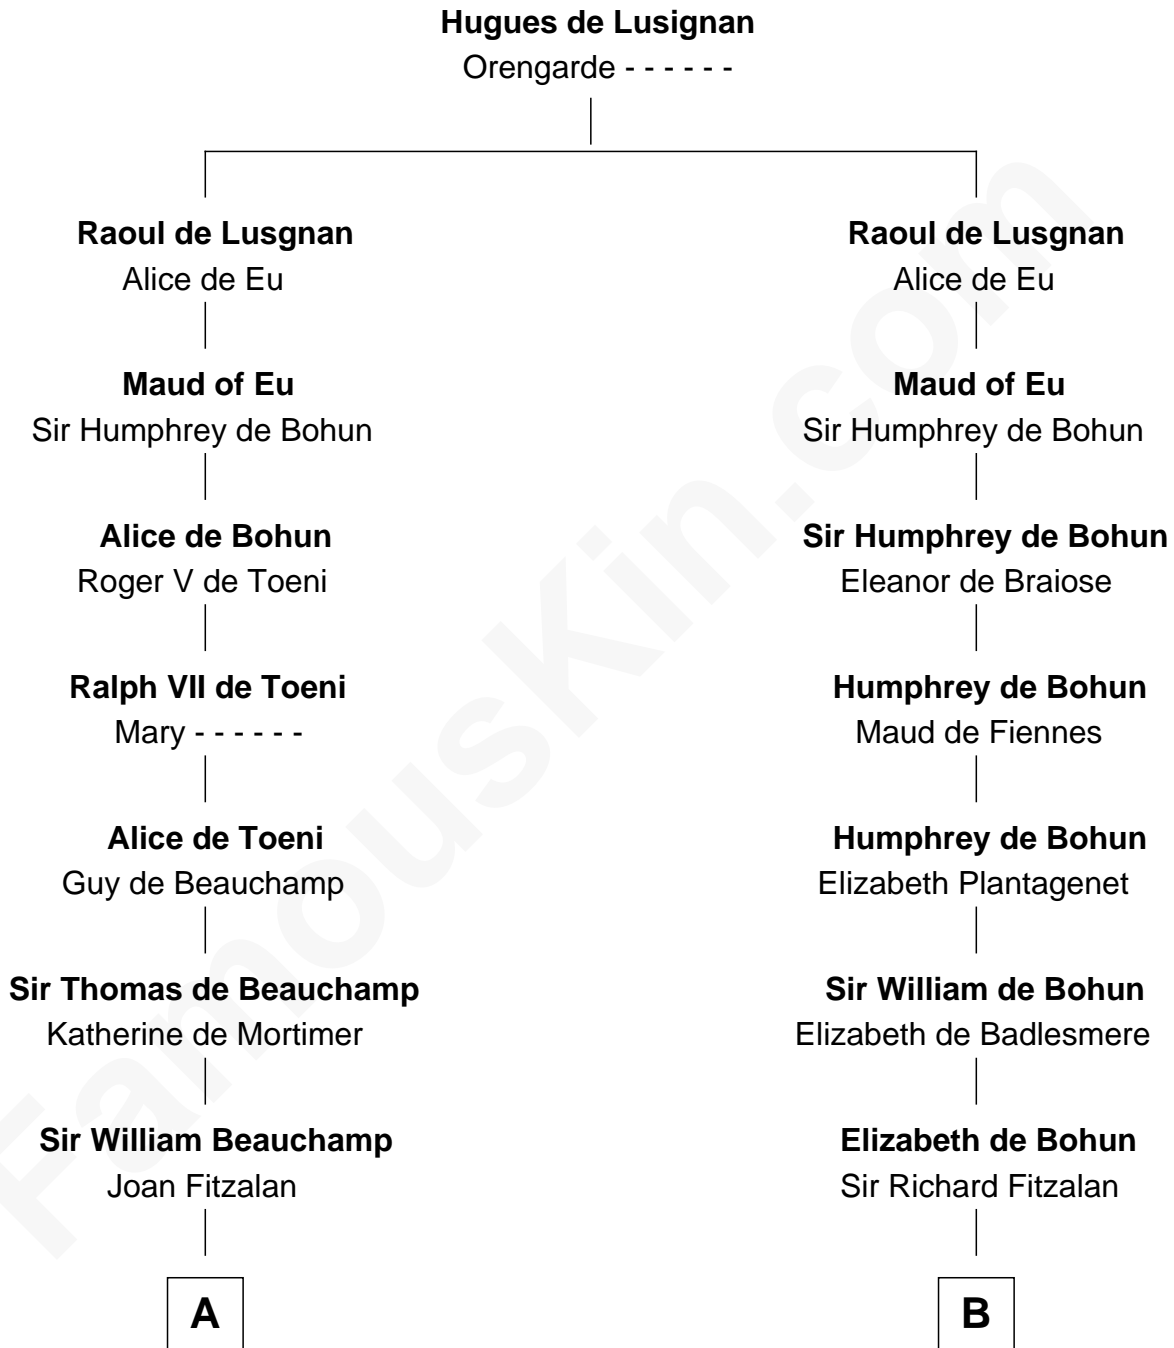

FamousKin.com

Relationship Chart of

Jay Gould

American Railroad "Robber Baron"

20th cousin 1 time removed of

Samuel Prescott

Completed Paul Revere's Midnight Ride

C

Eleazer Osborn
Hannah Bulkeley

Eleazer Osborn
Sarah Burr

Anna Osborn
Abraham Gould

John Burr Gould
Mary More

Jay Gould
"Robber Baron"

D

Elizabeth Hoar
Jonathan Prescott

Dr. Jonathan Prescott
Rebecca Bulkeley

Dr. Abel Prescott
Abigail Brigham

Samuel Prescott
Completed Paul Revere's Ride