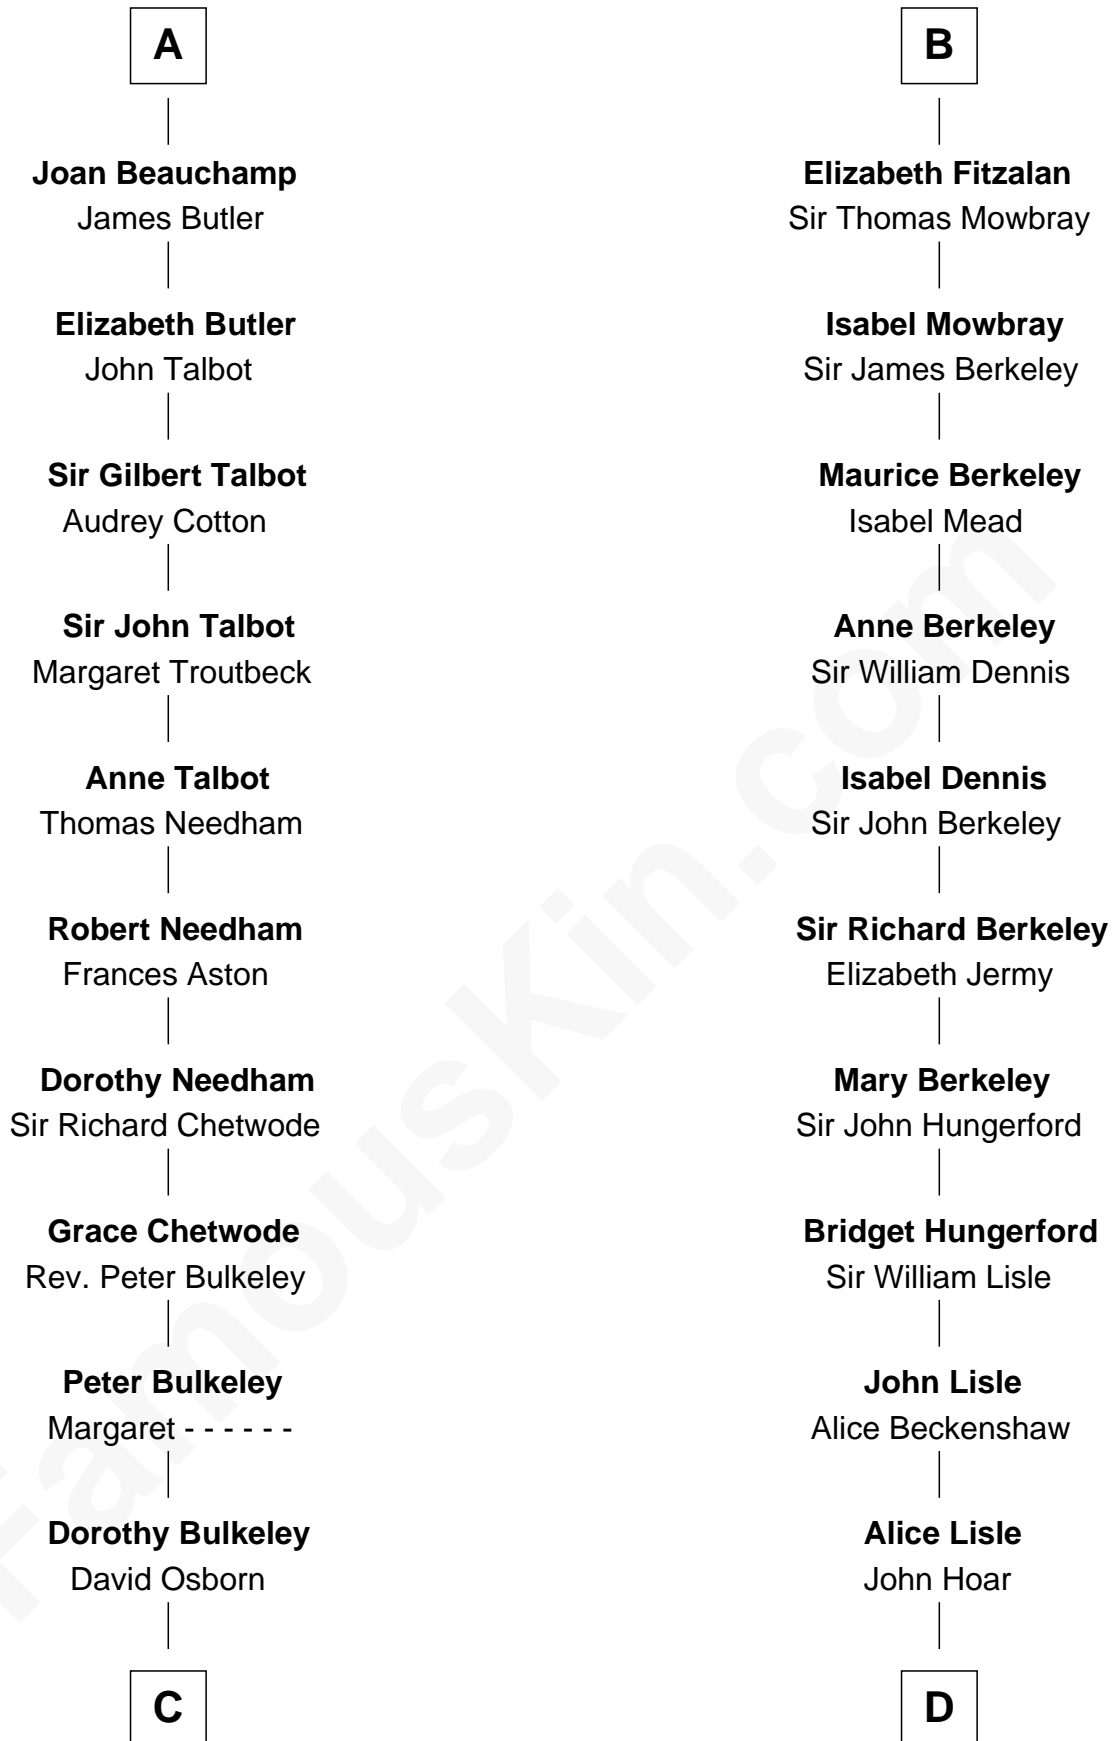

FamousKin.com

Relationship Chart of

Jay Gould

American Railroad "Robber Baron"

20th cousin 1 time removed of

Samuel Prescott

Completed Paul Revere's Midnight Ride

C

Eleazer Osborn
Hannah Bulkeley

Eleazer Osborn
Sarah Burr

Anna Osborn
Abraham Gould

John Burr Gould
Mary More

Jay Gould
"Robber Baron"

D

Elizabeth Hoar
Jonathan Prescott

Dr. Jonathan Prescott
Rebecca Bulkeley

Dr. Abel Prescott
Abigail Brigham

Samuel Prescott
Completed Paul Revere's Ride