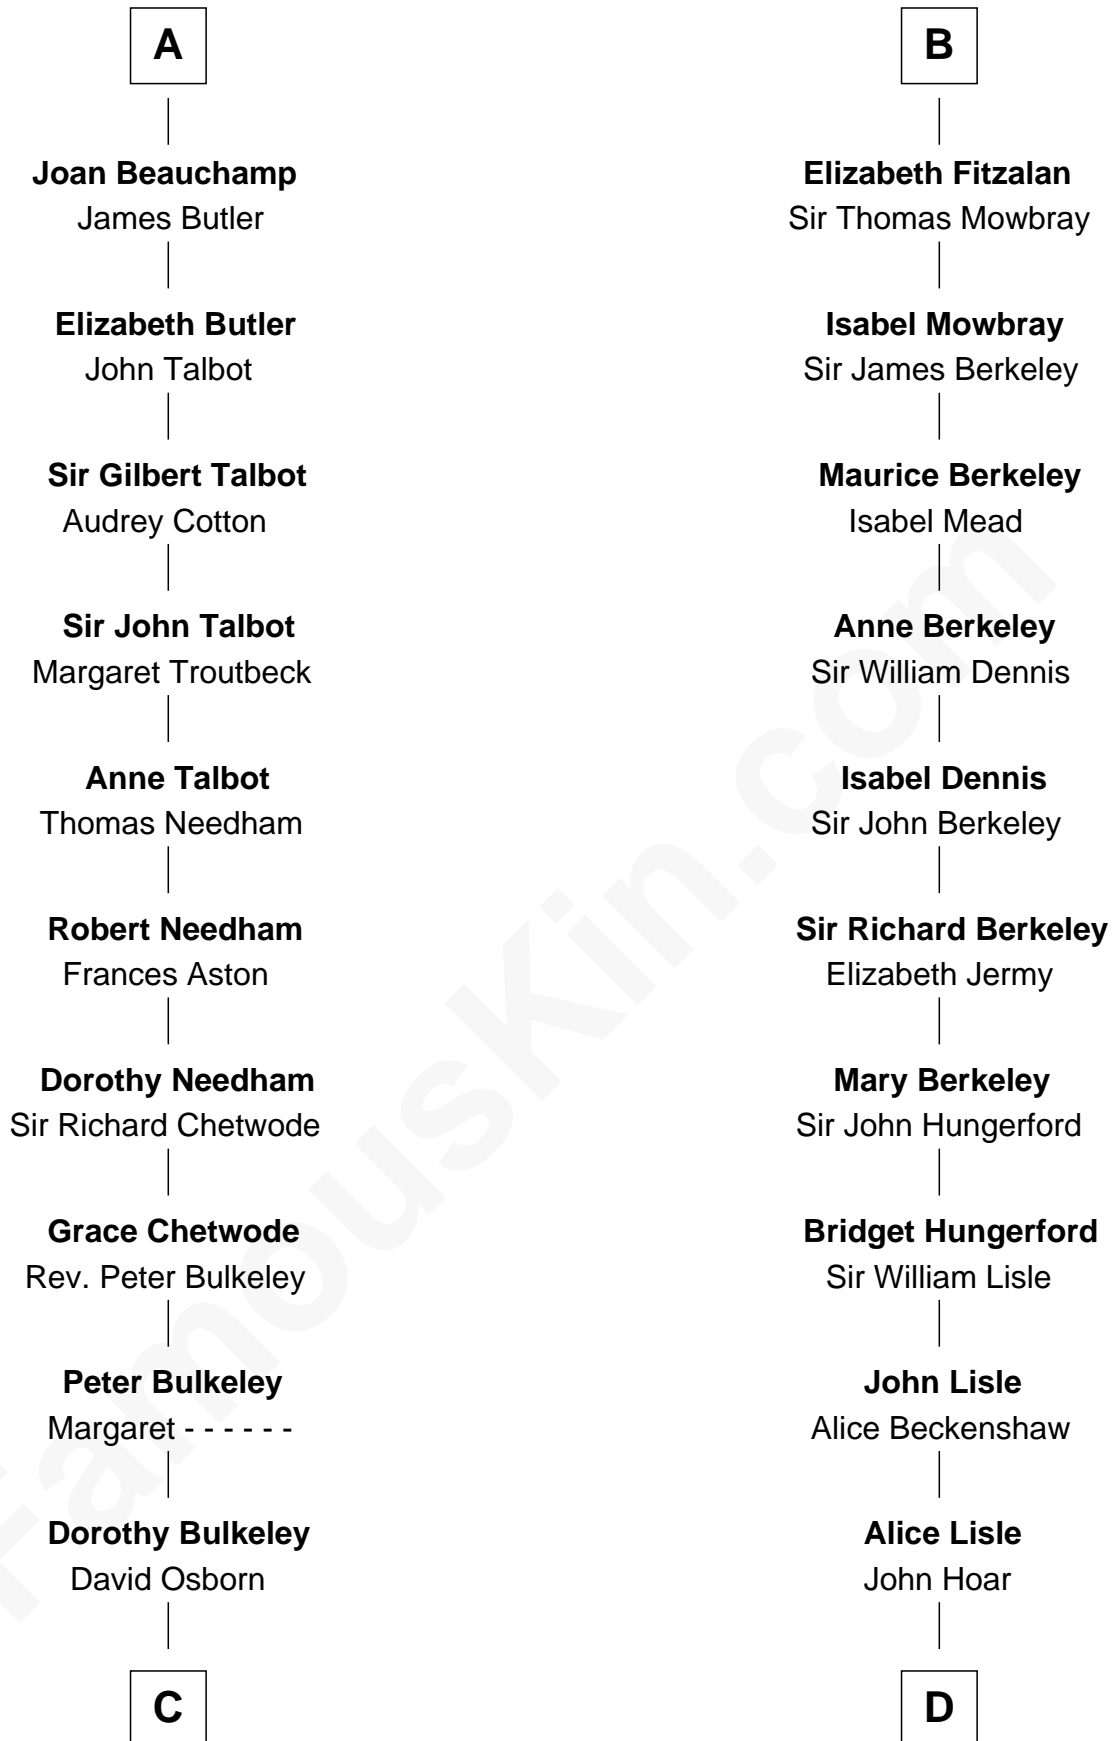

## Relationship Chart of

### Jay Gould

American Railroad "Robber Baron"

20th cousin 1 time removed of

**Samuel Prescott**

Completed Paul Revere's Midnight Ride

**C**

**Eleazer Osborn**  
Hannah Bulkeley

**Eleazer Osborn**  
Sarah Burr

**Anna Osborn**  
Abraham Gould

**John Burr Gould**  
Mary More

**Jay Gould**  
*"Robber Baron"*

**D**

**Elizabeth Hoar**  
Jonathan Prescott

**Dr. Jonathan Prescott**  
Rebecca Bulkeley

**Dr. Abel Prescott**  
Abigail Brigham

**Samuel Prescott**  
*Completed Paul Revere's Ride*