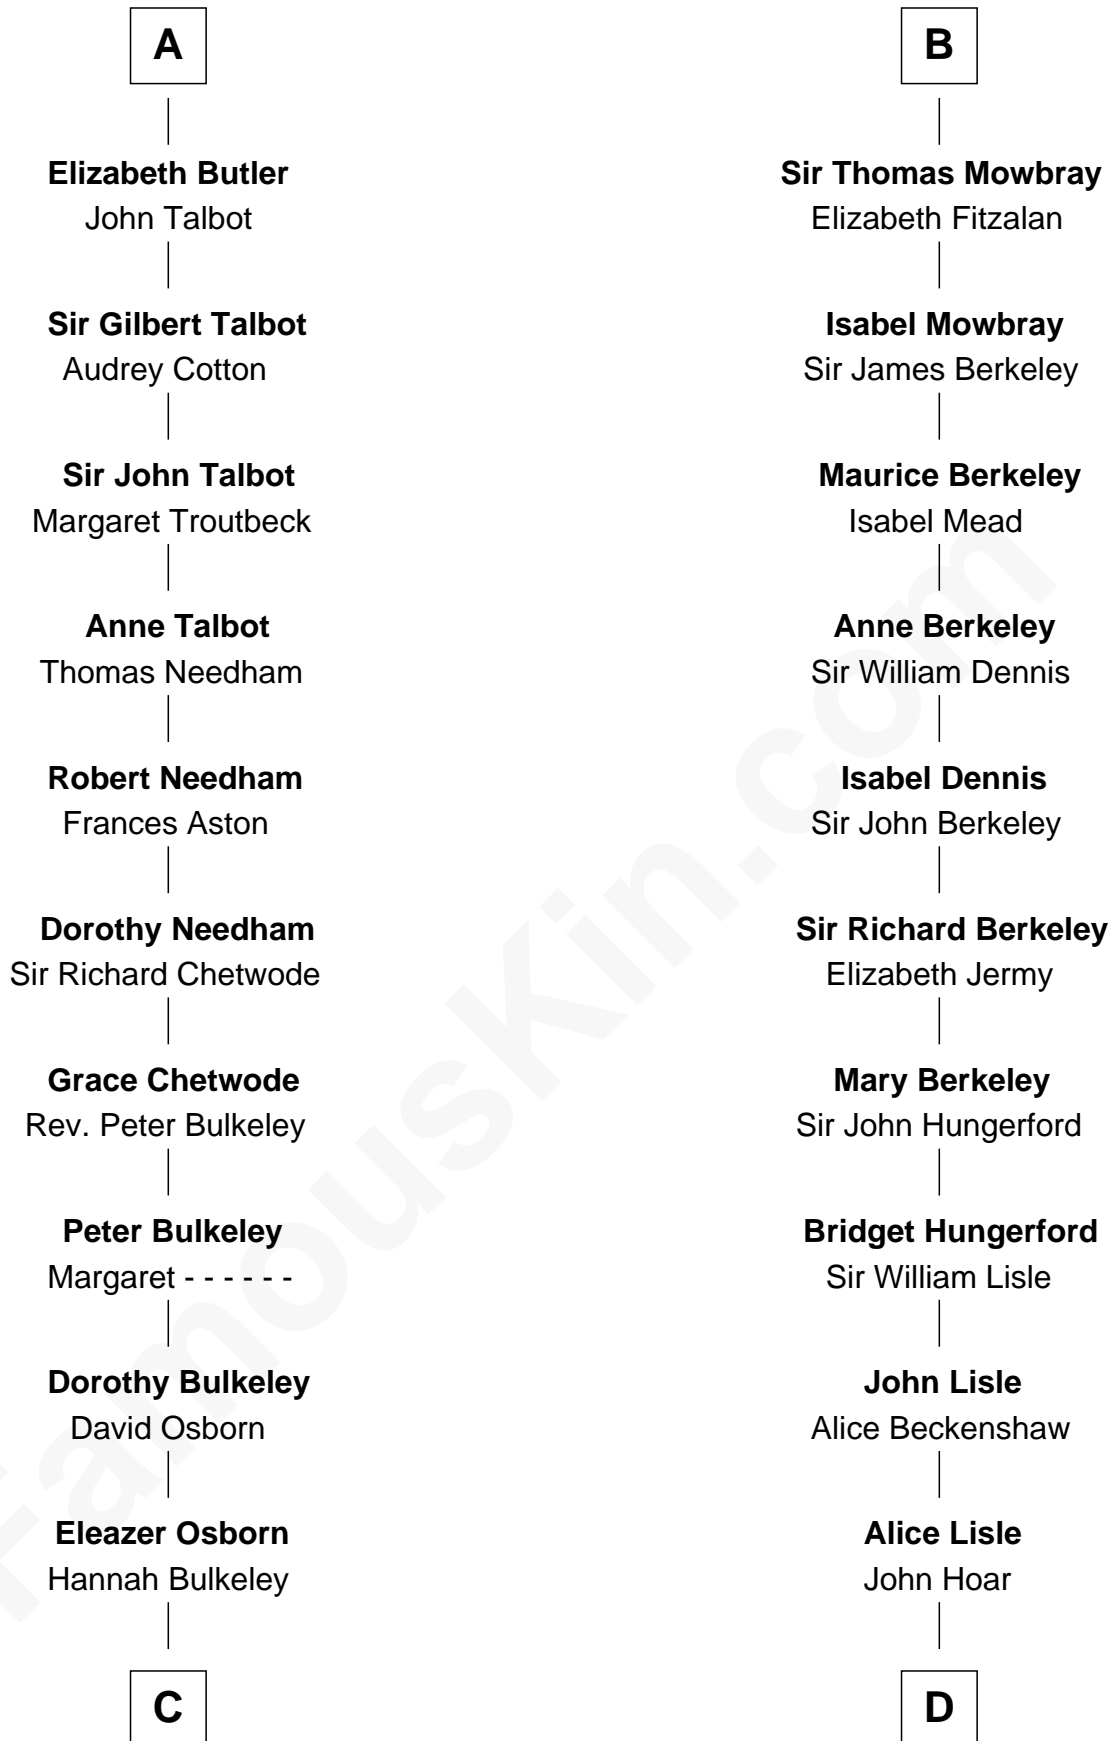

### Jay Gould

American Railroad "Robber Baron"

20th cousin of

### Samuel Prescott

Completed Paul Revere's Midnight Ride

**Waleran de Newburgh**

Alice de Harcourt

**C**

**Eleazer Osborn**

Sarah Burr

**Anna Osborn**

Abraham Gould

**John Burr Gould**

Mary More

**Jay Gould**

*"Robber Baron"*

**D**

**Elizabeth Hoar**

Jonathan Prescott