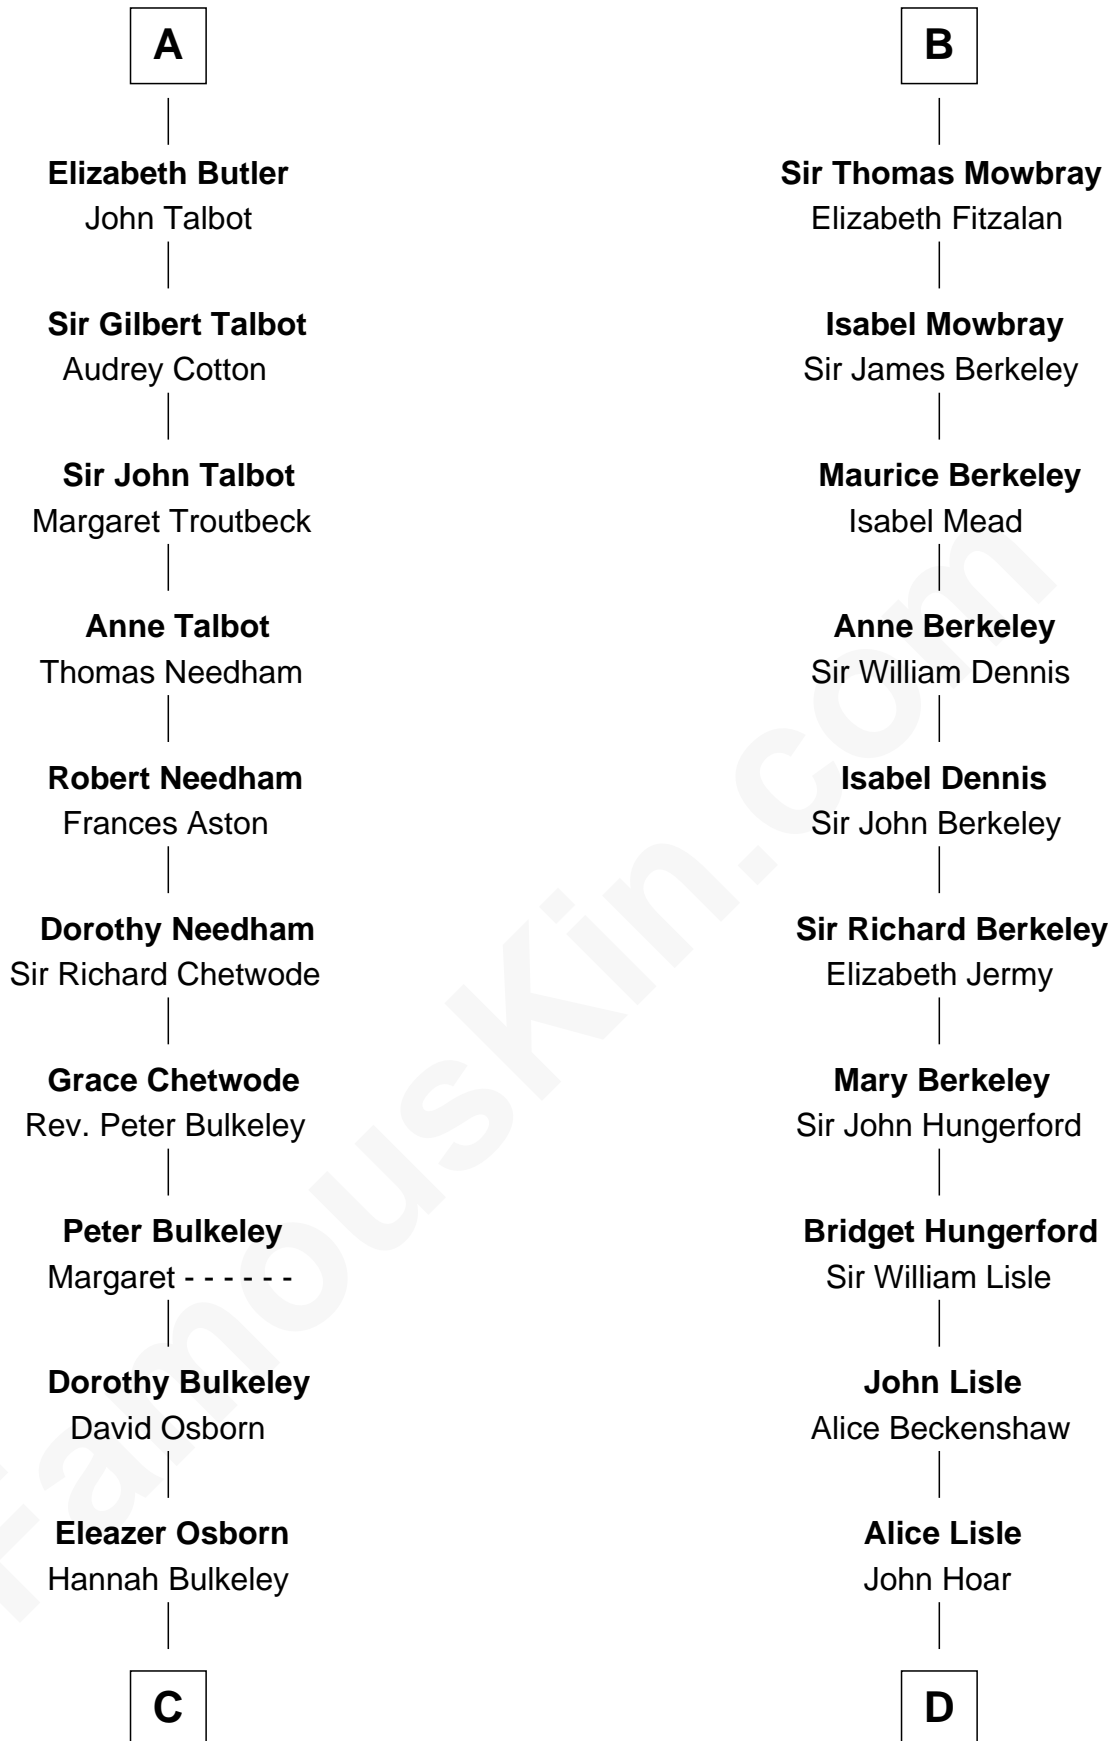

FamousKin.com

Relationship Chart of

Jay Gould

American Railroad "Robber Baron"

20th cousin of

Samuel Prescott

Completed Paul Revere's Midnight Ride

C

Eleazer Osborn

Sarah Burr

Anna Osborn

Abraham Gould

John Burr Gould

Mary More

Jay Gould

"Robber Baron"