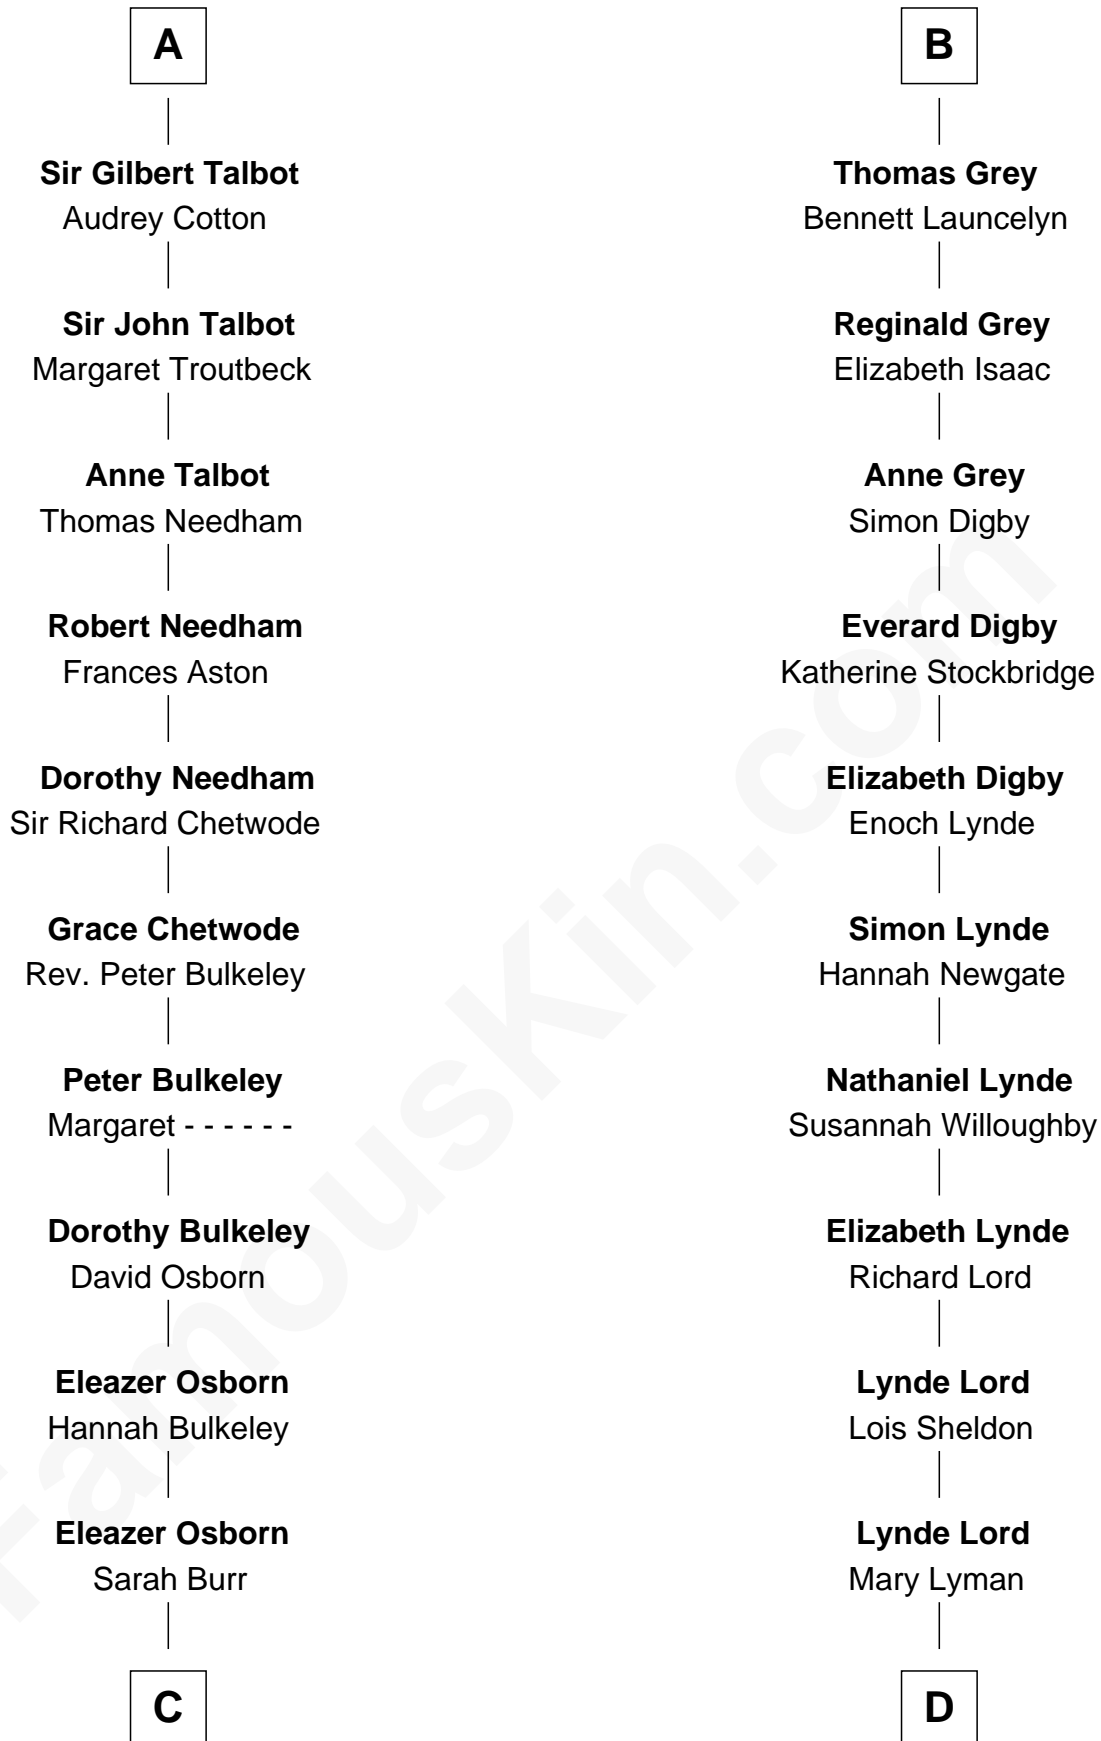

# FamousKin.com Relationship Chart of

**Jay Gould**

*American Railroad "Robber Baron"*

19th cousin of

**J.P. Morgan**

*American Banker and Art Collector*

**Sir Humphrey de Bohun**

Maud of Eu

**C**

**Anna Osborn**  
Abraham Gould

**John Burr Gould**  
Mary More

**Jay Gould**  
*"Robber Baron"*

**D**

**Mary Sheldon Lord**  
John Pierpont

**Juliet Pierpont**  
Junius Spencer Morgan

**J.P. Morgan**  
*American Banker and Art Collector*