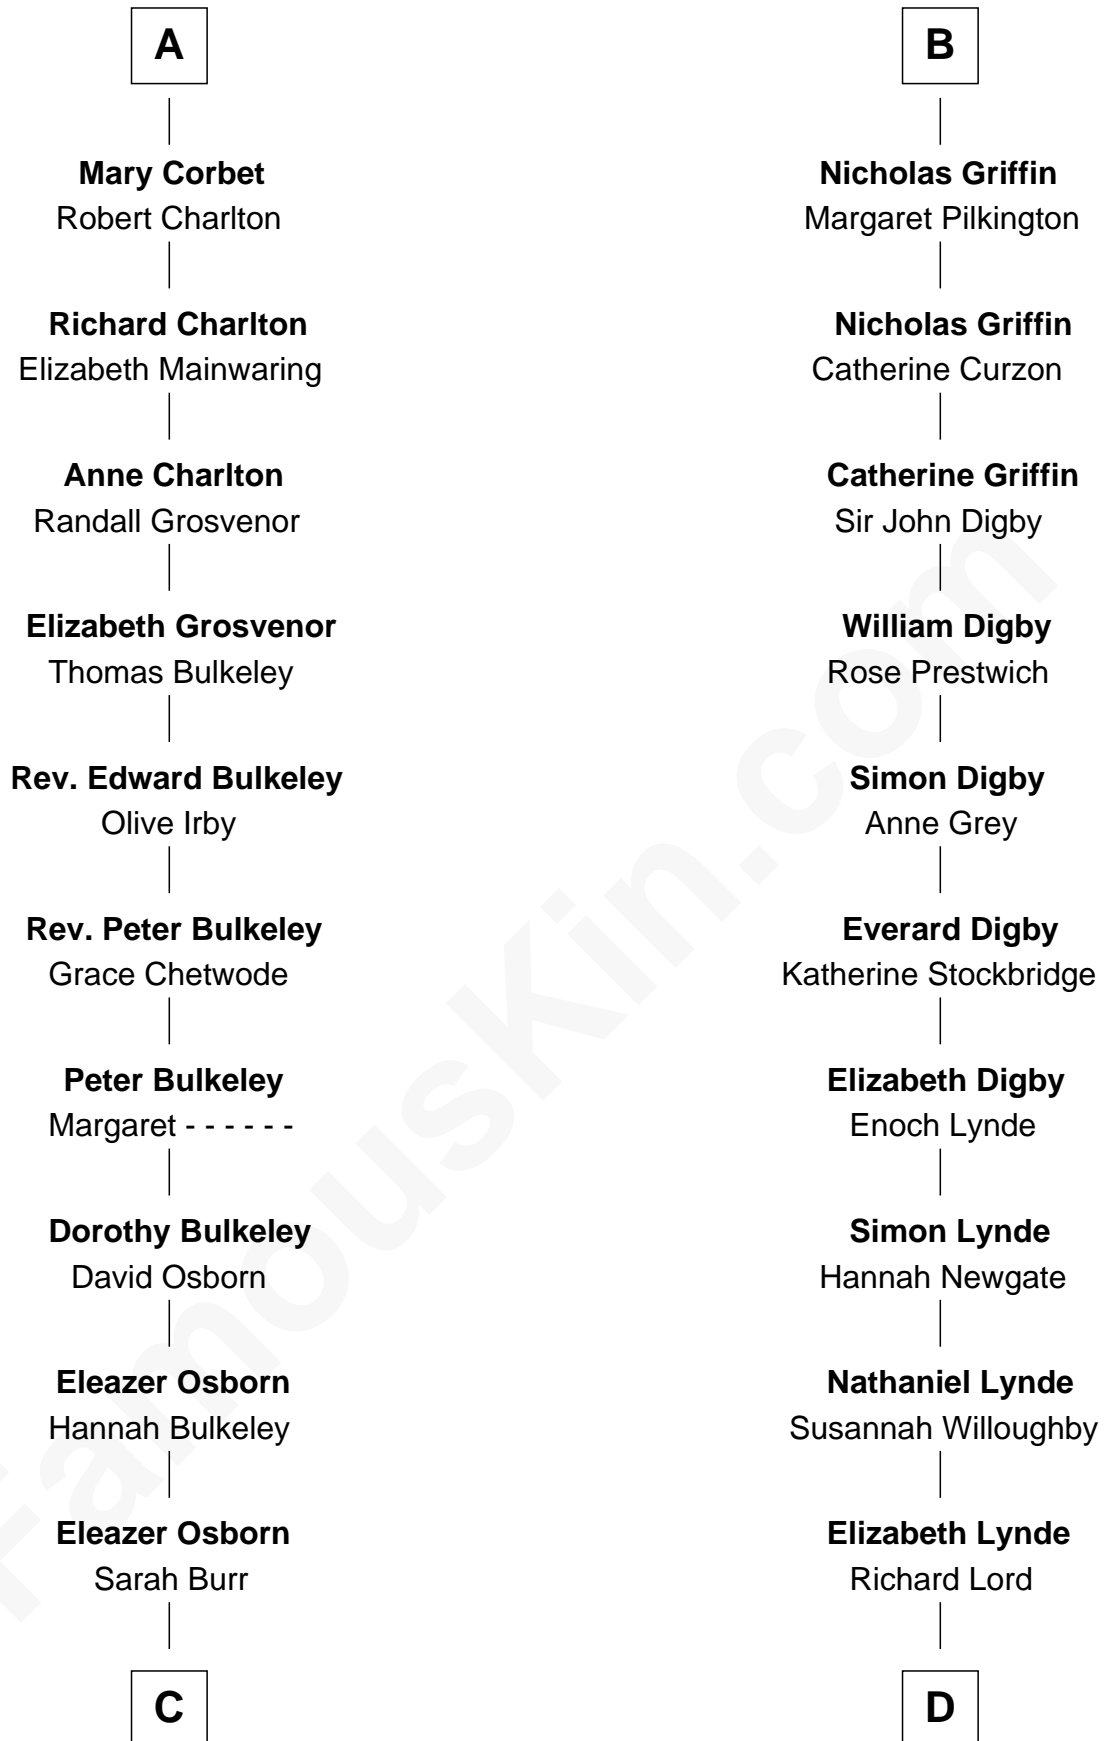

FamousKin.com

Relationship Chart of

Jay Gould

American Railroad "Robber Baron"

19th cousin 2 times removed of

J.P. Morgan

American Banker and Art Collector

Hugh de Kevelioc
Bertrade de Montfort

C

Anna Osborn
Abraham Gould

John Burr Gould
Mary More

Jay Gould
"Robber Baron"

D

Lynde Lord
Lois Sheldon

Lynde Lord
Mary Lyman

Mary Sheldon Lord
John Pierpont