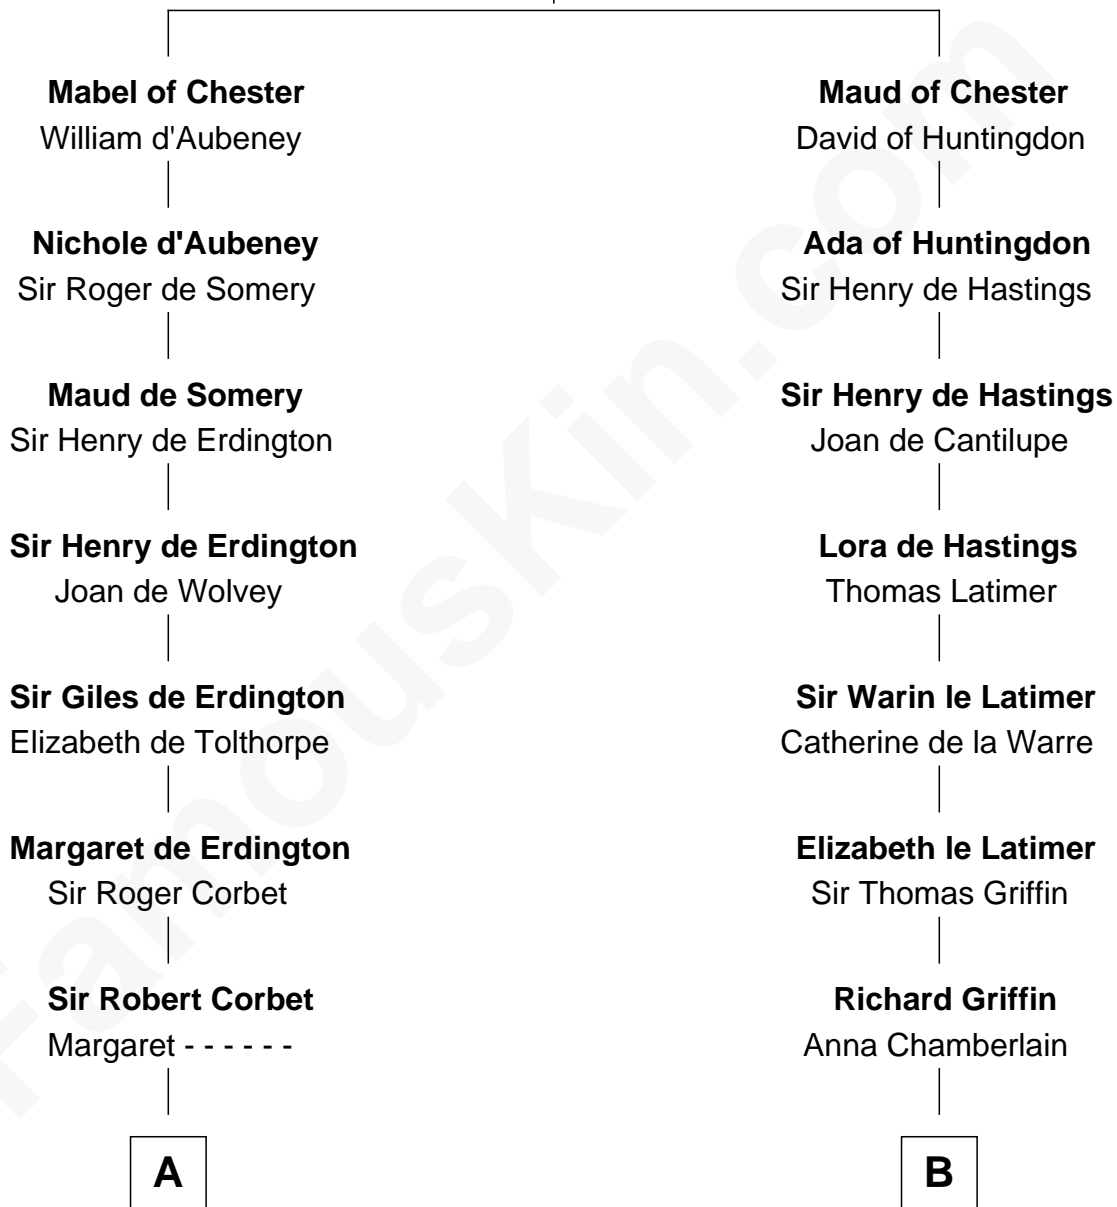

FamousKin.com

Relationship Chart of

Jay Gould

American Railroad "Robber Baron"

19th cousin 2 times removed of

J.P. Morgan

American Banker and Art Collector

Hugh de Kevelioc
Bertrade de Montfort

C

Anna Osborn
Abraham Gould

John Burr Gould
Mary More

Jay Gould
"Robber Baron"

D

Lynde Lord
Lois Sheldon

Lynde Lord
Mary Lyman

Mary Sheldon Lord
John Pierpont