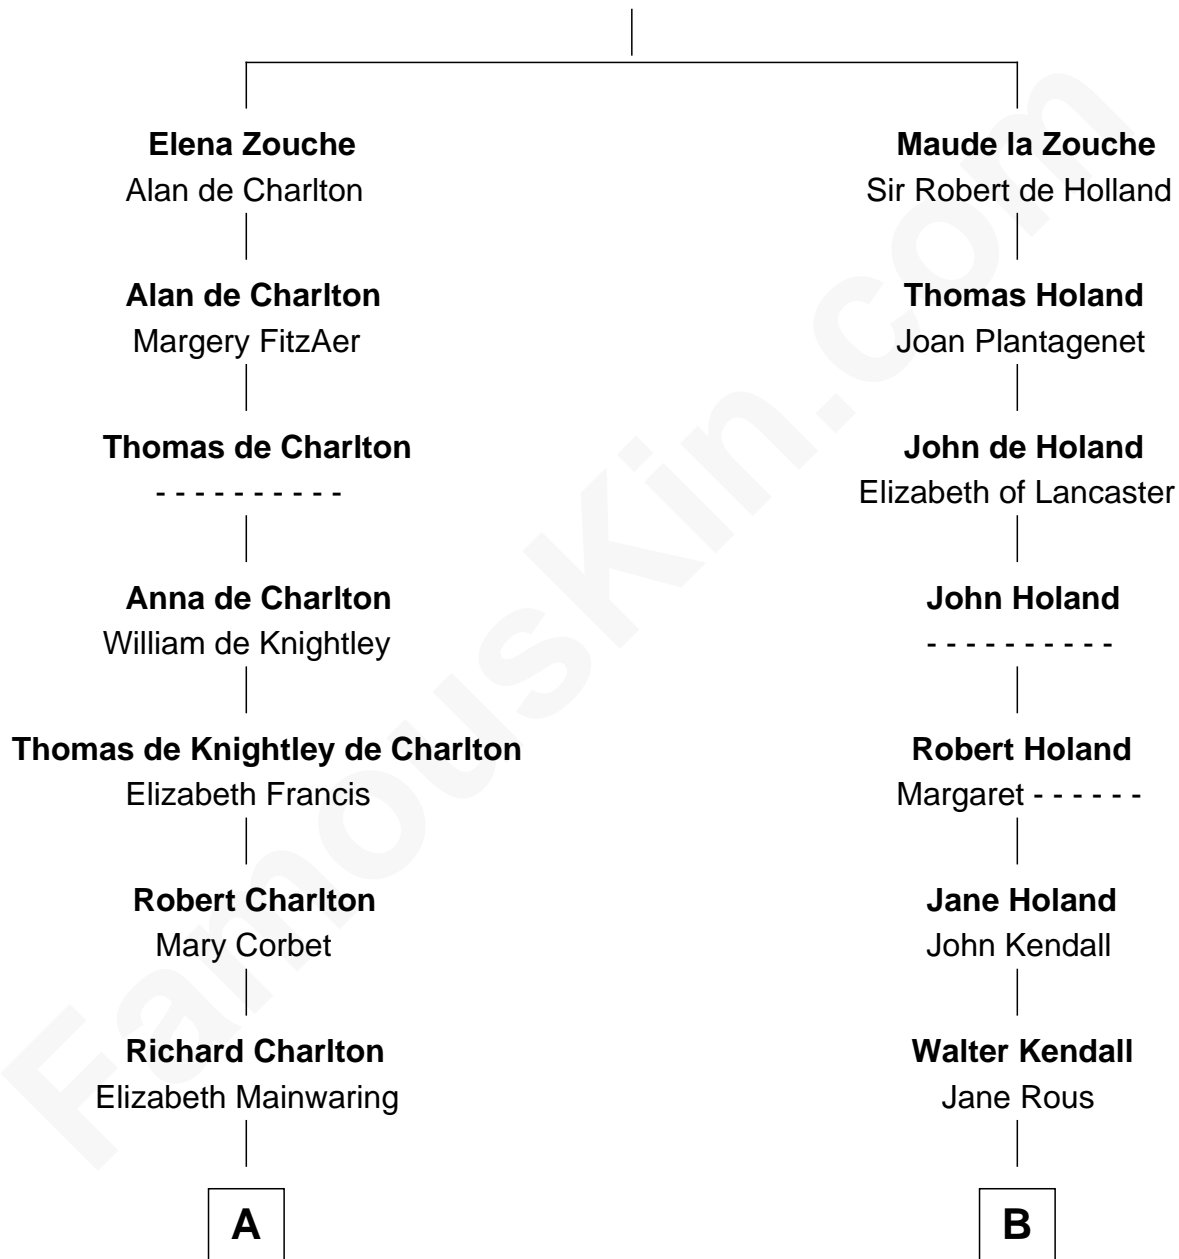

FamousKin.com

Relationship Chart of

Jay Gould

American Railroad "Robber Baron"

17th cousin 2 times removed of

Juliette Gordon Low

Founder of the Girl Scouts

Sir Alan la Zouche

Eleanor de Segrave

C

Juliette Augusta Magill

John Harris Kinzie

Eleanor Lytle Kinzie

William Washington Gordon

Juliette Gordon Low

Founder of the Girl Scouts