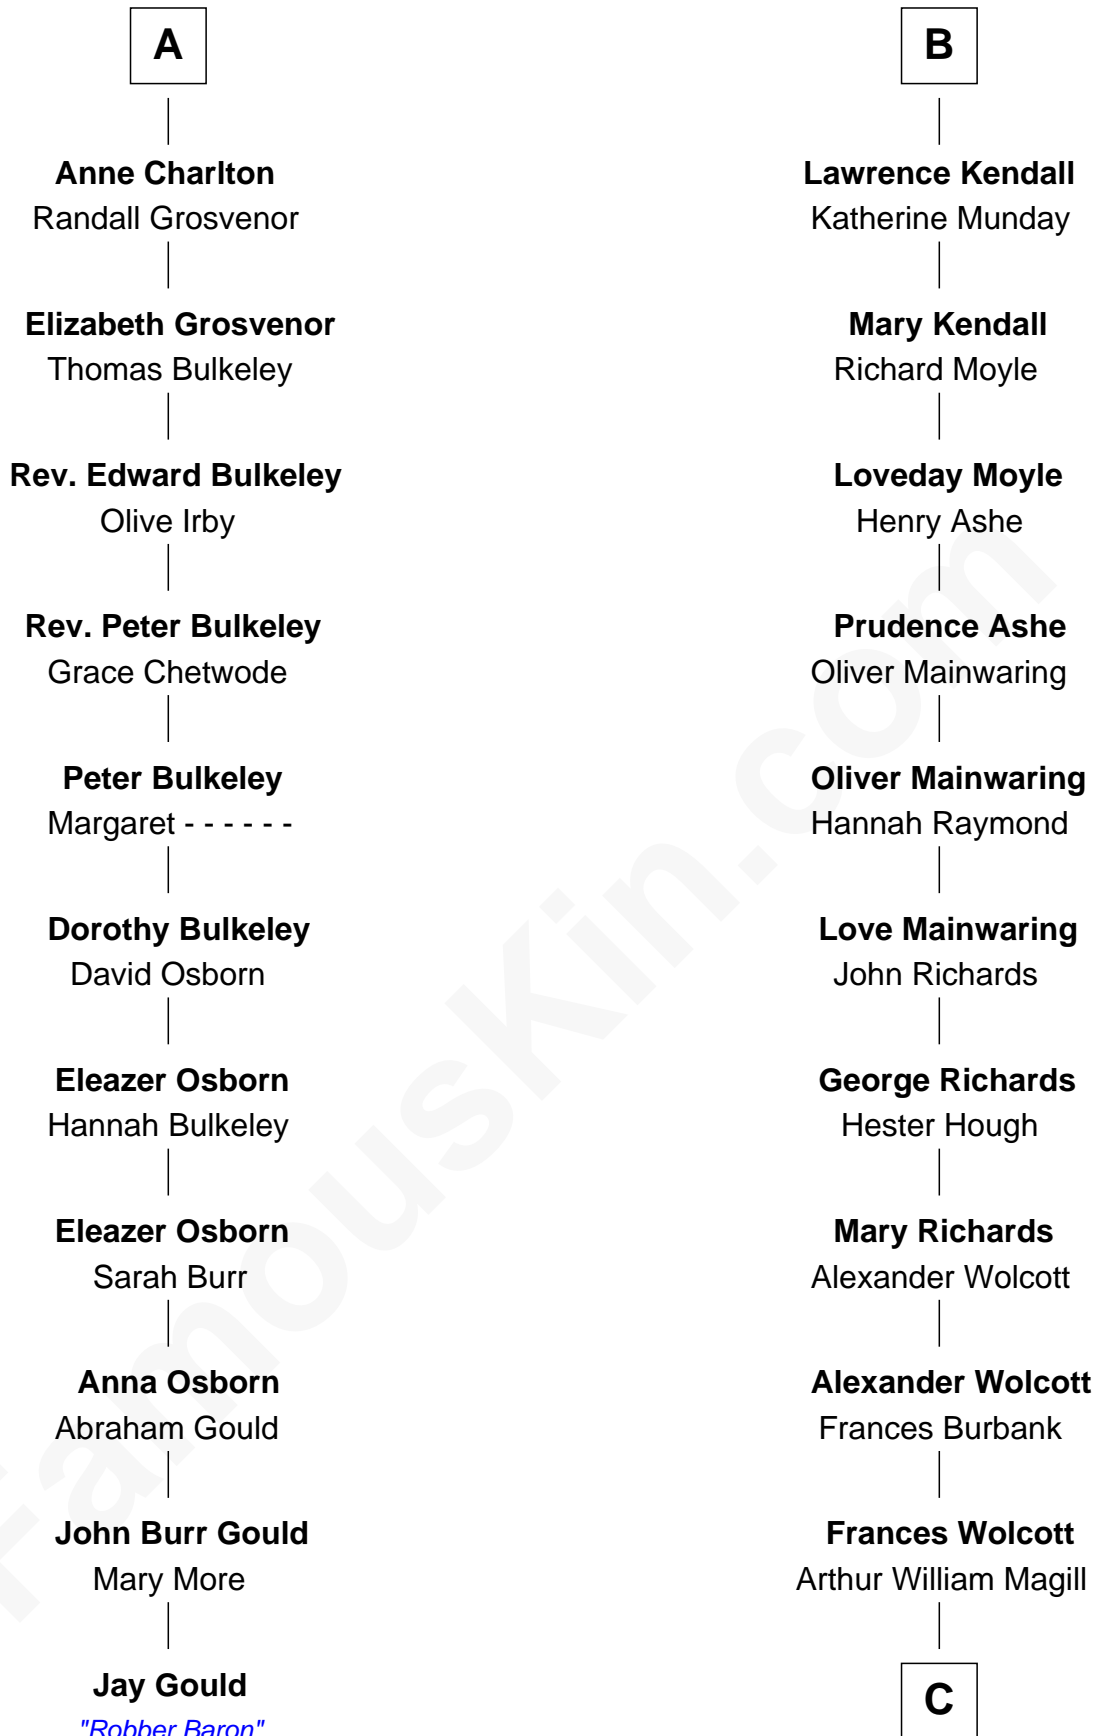

FamousKin.com

Relationship Chart of

Jay Gould

American Railroad "Robber Baron"

17th cousin 2 times removed of

Juliette Gordon Low

Founder of the Girl Scouts

Sir Alan la Zouche

Eleanor de Segrave

C

Juliette Augusta Magill

John Harris Kinzie

Eleanor Lytle Kinzie

William Washington Gordon

Juliette Gordon Low

Founder of the Girl Scouts