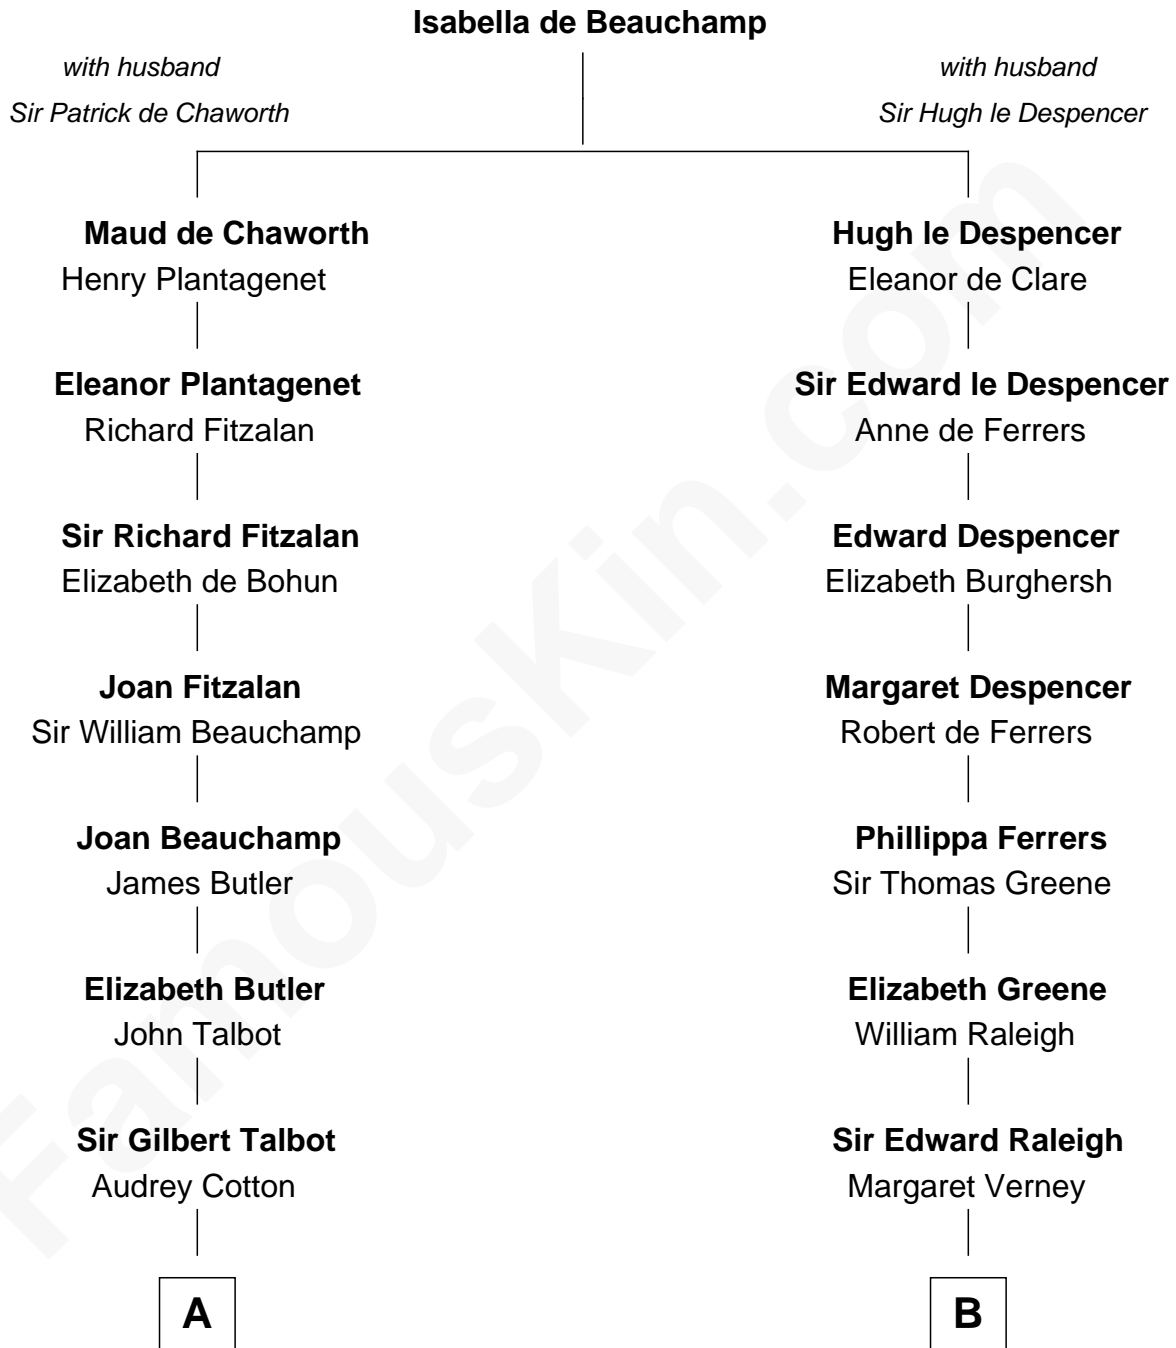

## Relationship Chart of

### Jay Gould

American Railroad "Robber Baron"

18th cousin 1 time removed of

**Stephen A. Douglas**

Participated in Lincoln-Douglas Debates

**C**

**John Burr Gould**

Mary More

**Jay Gould**

*"Robber Baron"*

**D**

**Martha Arnold**

Benajah Douglass

**Dr. Stephen Arnold Douglass**

Sarah Fiske

**Stephen A. Douglas**