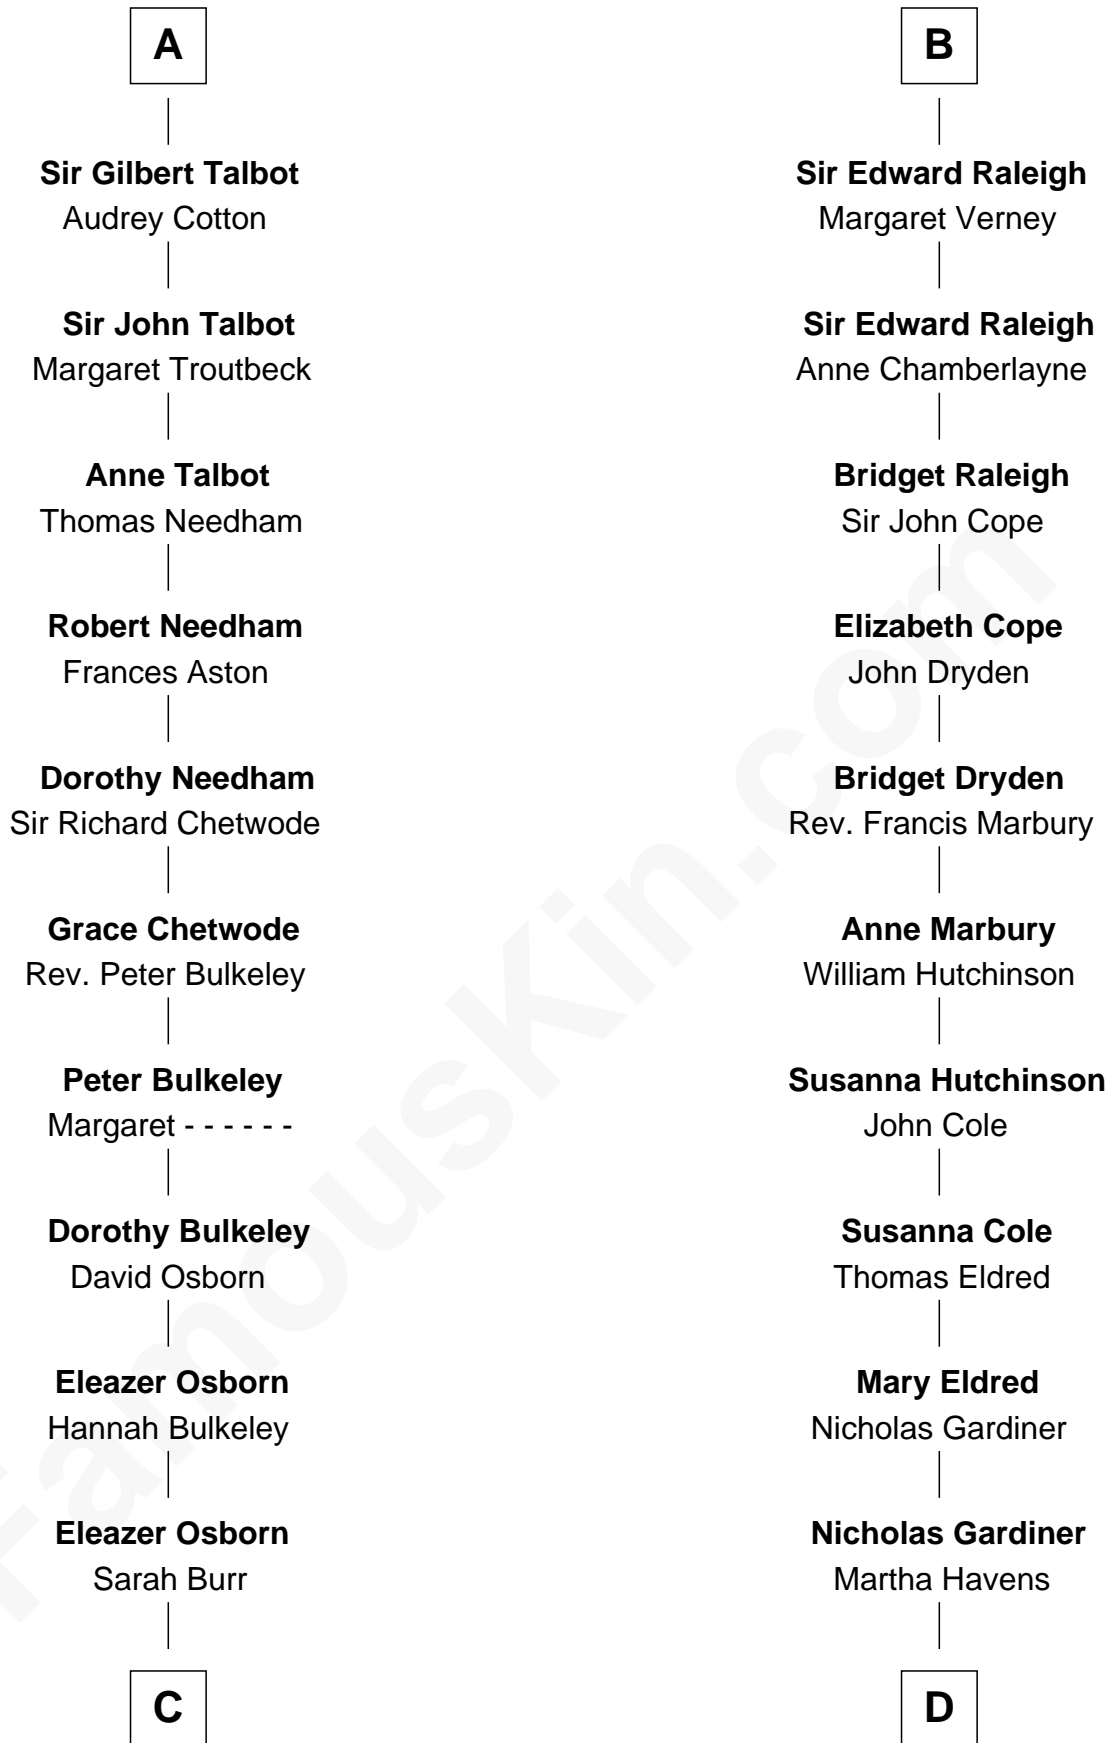

FamousKin.com

Relationship Chart of

Jay Gould

American Railroad "Robber Baron"

19th cousin 1 time removed of

Stephen A. Douglas

Participated in Lincoln-Douglas Debates

C

Anna Osborn
Abraham Gould

John Burr Gould
Mary More

Jay Gould
"Robber Baron"

D

Martha Gardiner
Stephen Arnold

Martha Arnold
Benajah Douglass

Dr. Stephen Arnold Douglass
Sarah Fiske

Stephen A. Douglas
The Lincoln-Douglas Debates