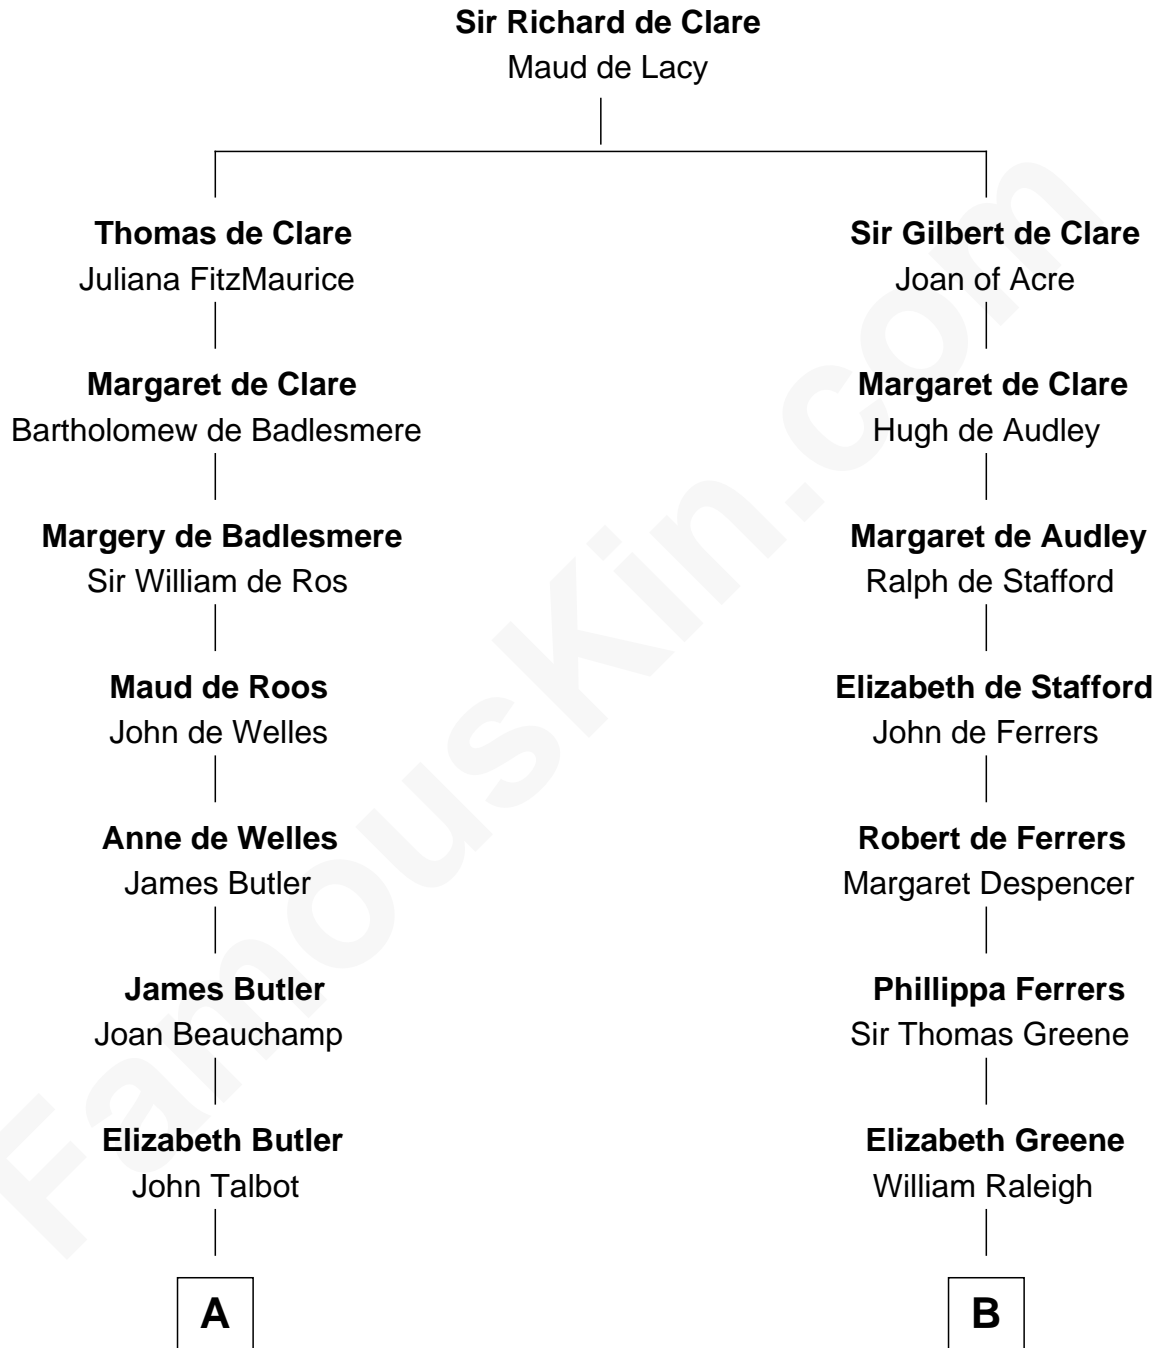

FamousKin.com

Relationship Chart of

Jay Gould

American Railroad "Robber Baron"

19th cousin 1 time removed of

Stephen A. Douglas

Participated in Lincoln-Douglas Debates

C

Anna Osborn
Abraham Gould

John Burr Gould
Mary More

Jay Gould
"Robber Baron"

D

Martha Gardiner
Stephen Arnold

Martha Arnold
Benajah Douglass

Dr. Stephen Arnold Douglass
Sarah Fiske

Stephen A. Douglas
The Lincoln-Douglas Debates

FamousKin.com