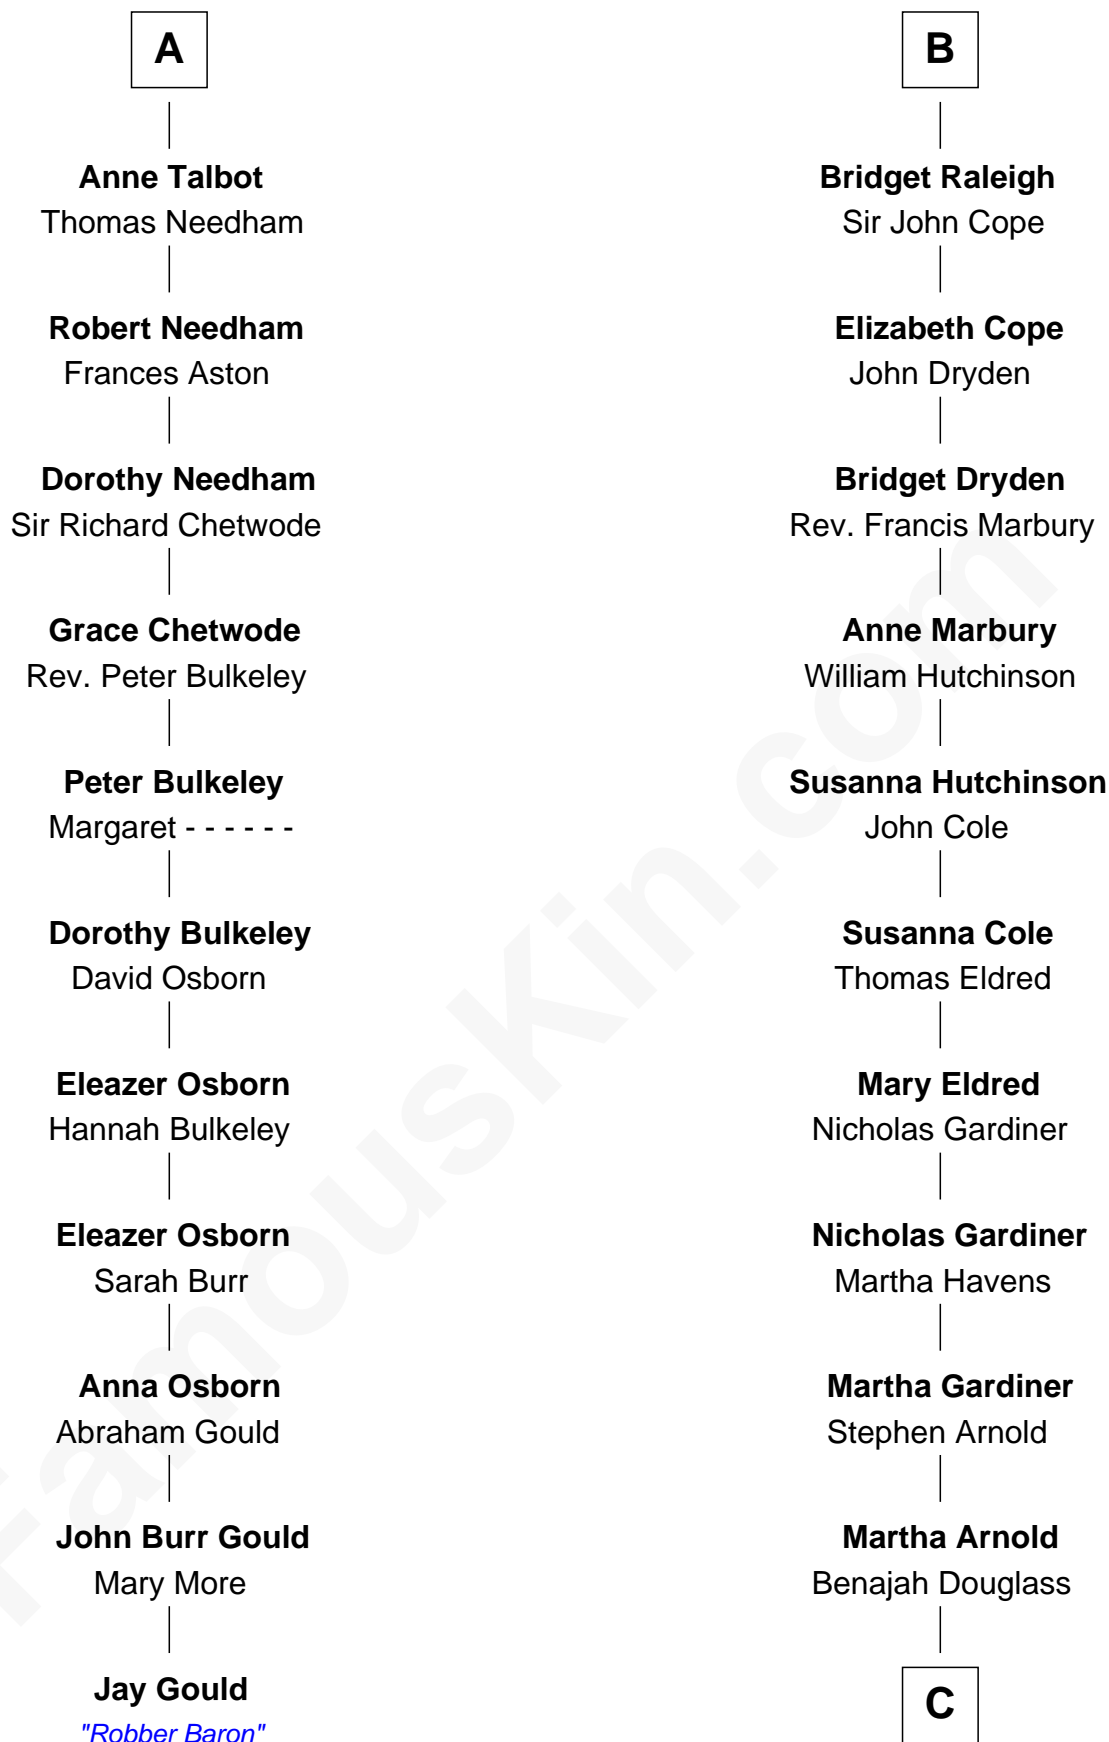

FamousKin.com

Relationship Chart of

Jay Gould

American Railroad "Robber Baron"

17th cousin 1 time removed of

Stephen A. Douglas

Participated in Lincoln-Douglas Debates

C