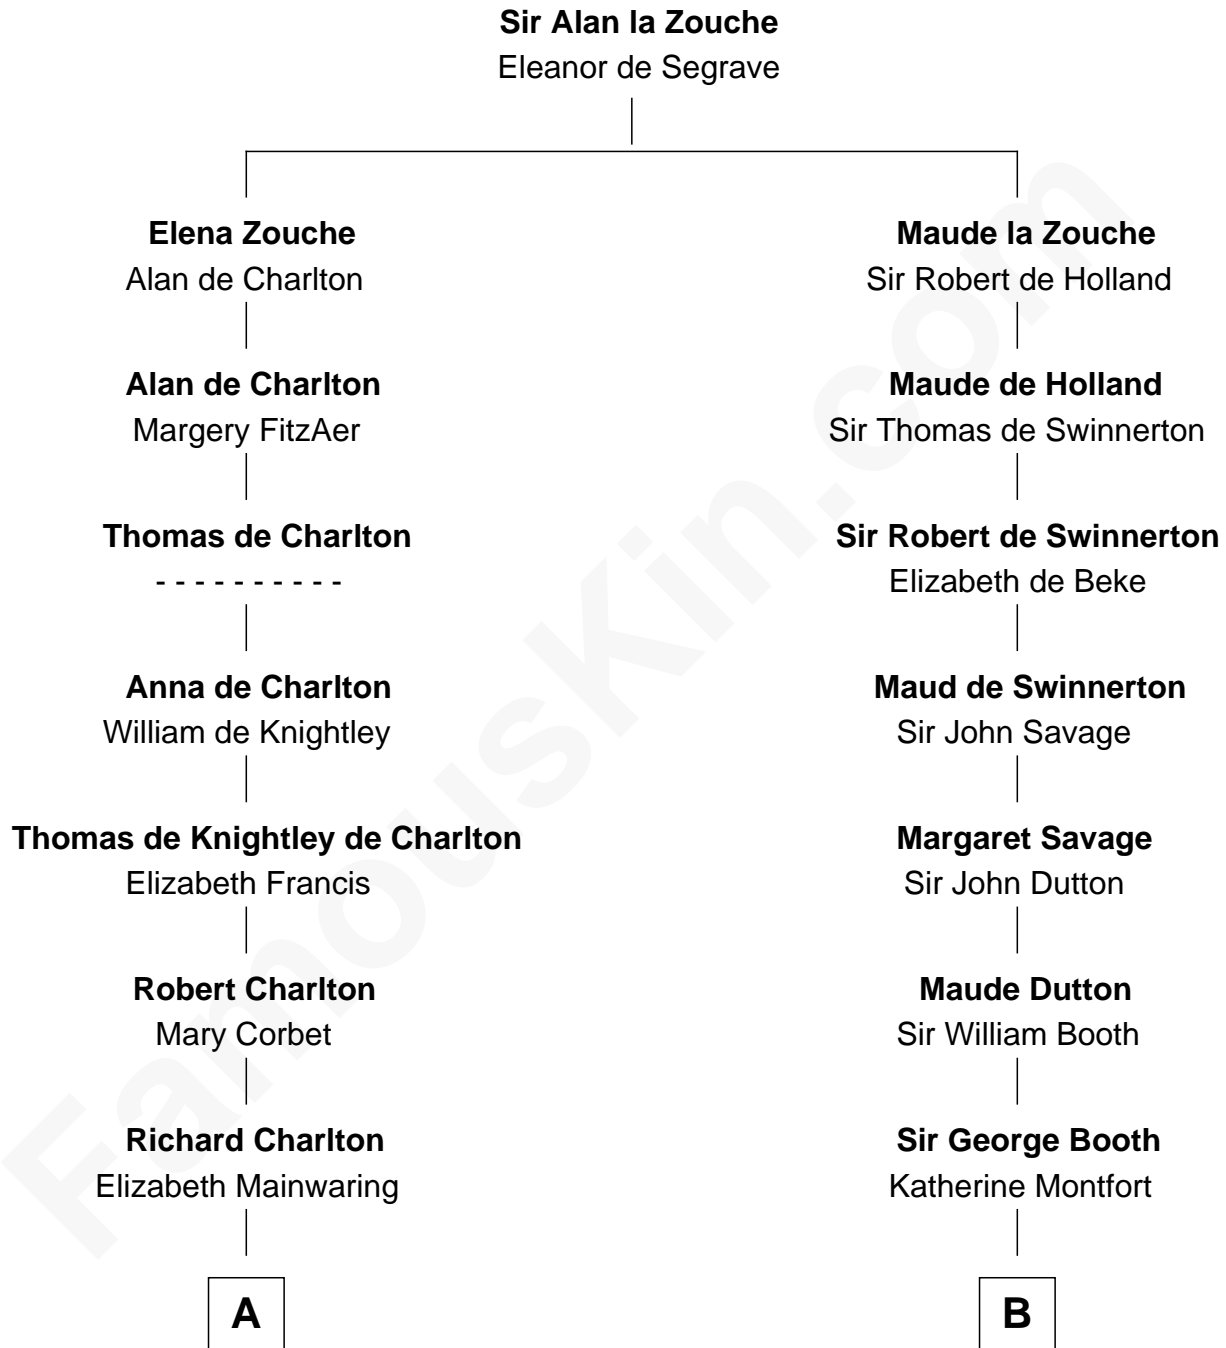

## Relationship Chart of

### Jay Gould

American Railroad "Robber Baron"

17th cousin 1 time removed of

**Stephen A. Douglas**

Participated in Lincoln-Douglas Debates

**C**

**Sarah Fiske**

Dr. Stephen Arnold Douglass