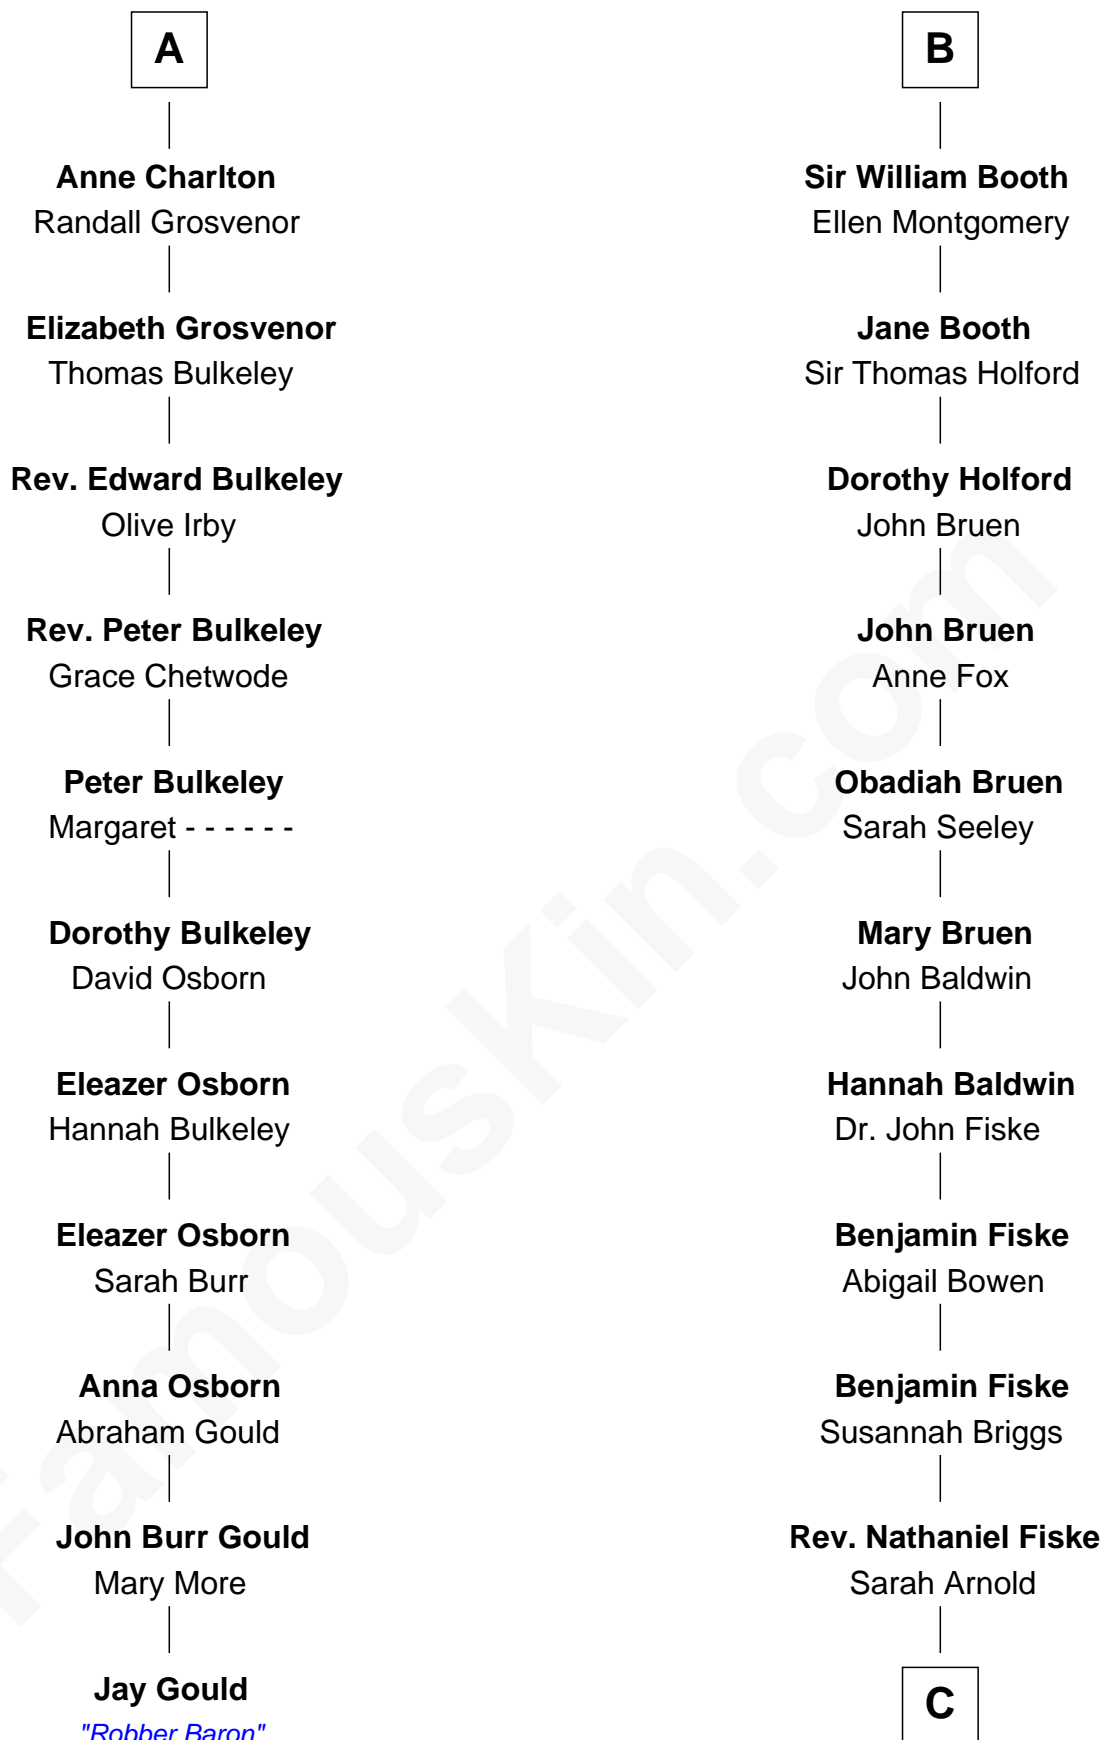

## Relationship Chart of

### Jay Gould

American Railroad "Robber Baron"

17th cousin 1 time removed of

**Stephen A. Douglas**

Participated in Lincoln-Douglas Debates

**C**

**Sarah Fiske**

Dr. Stephen Arnold Douglass