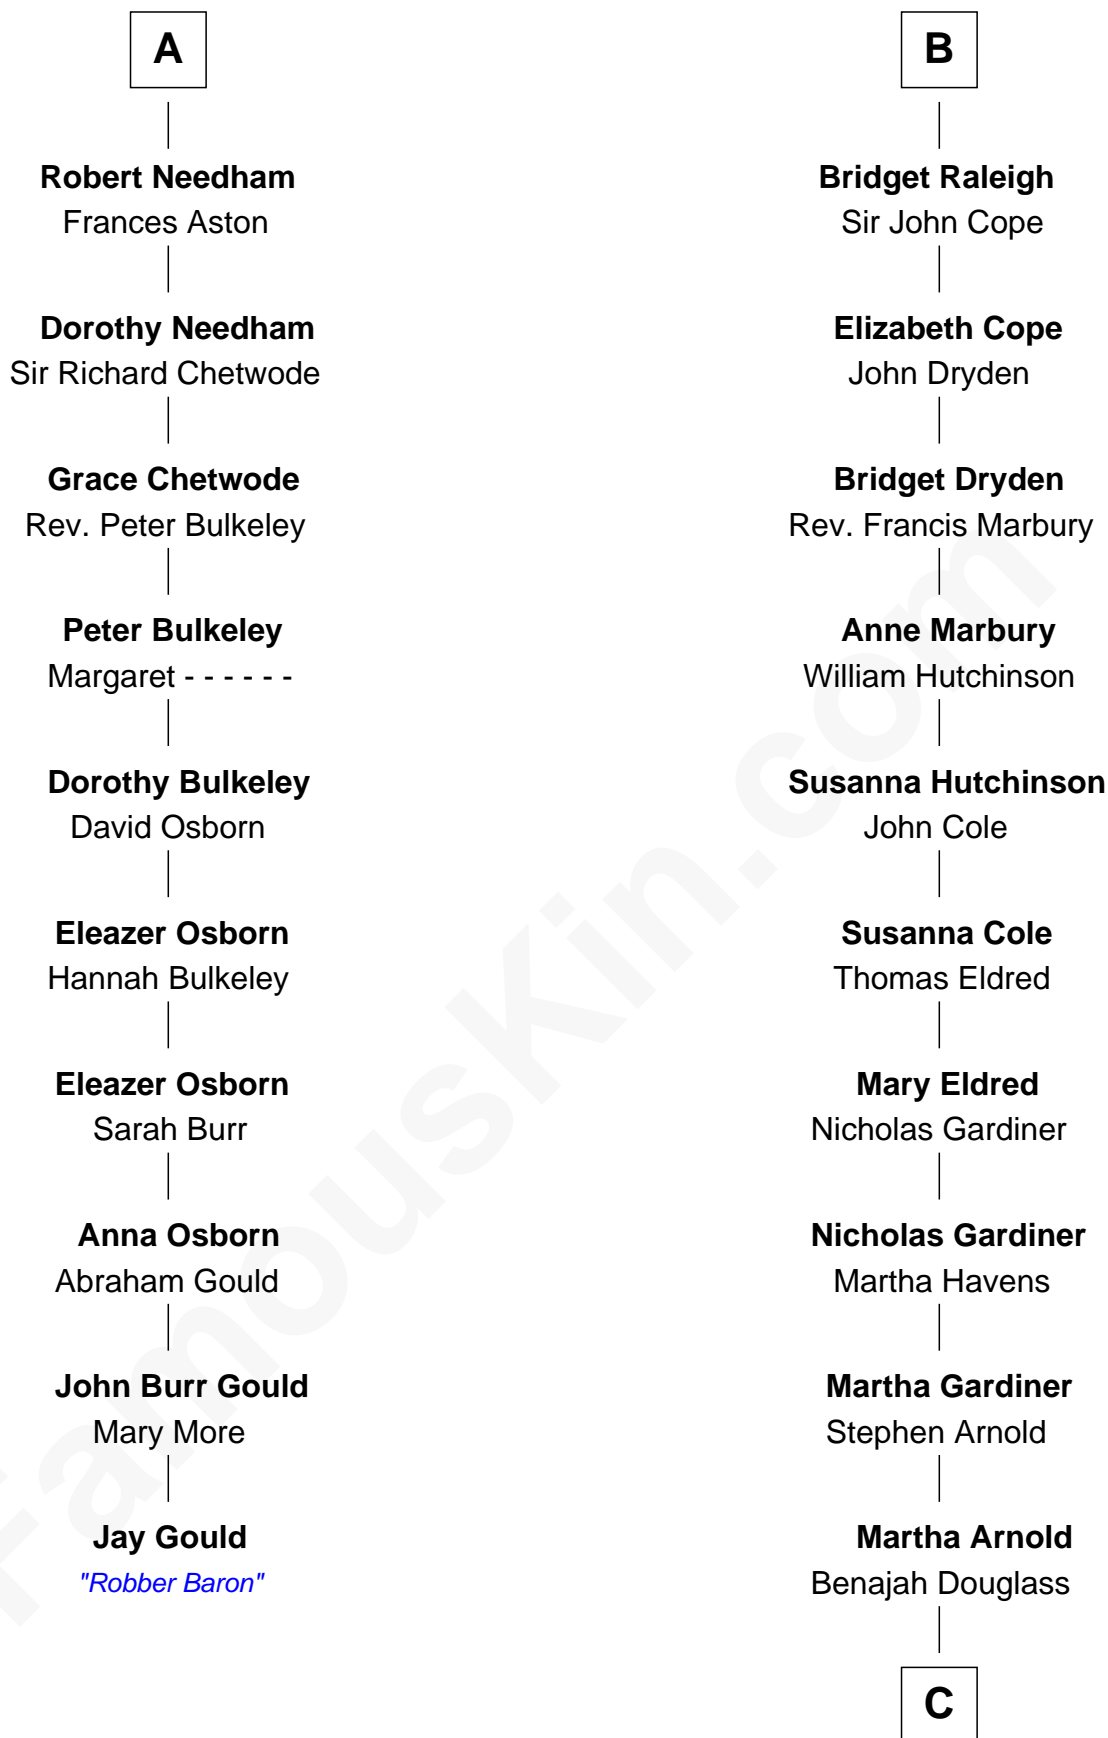

## Relationship Chart of

### Jay Gould

American Railroad "Robber Baron"

16th cousin 2 times removed of

**Stephen A. Douglas**

Participated in Lincoln-Douglas Debates

C

Dr. Stephen Arnold Douglass

Sarah Fiske