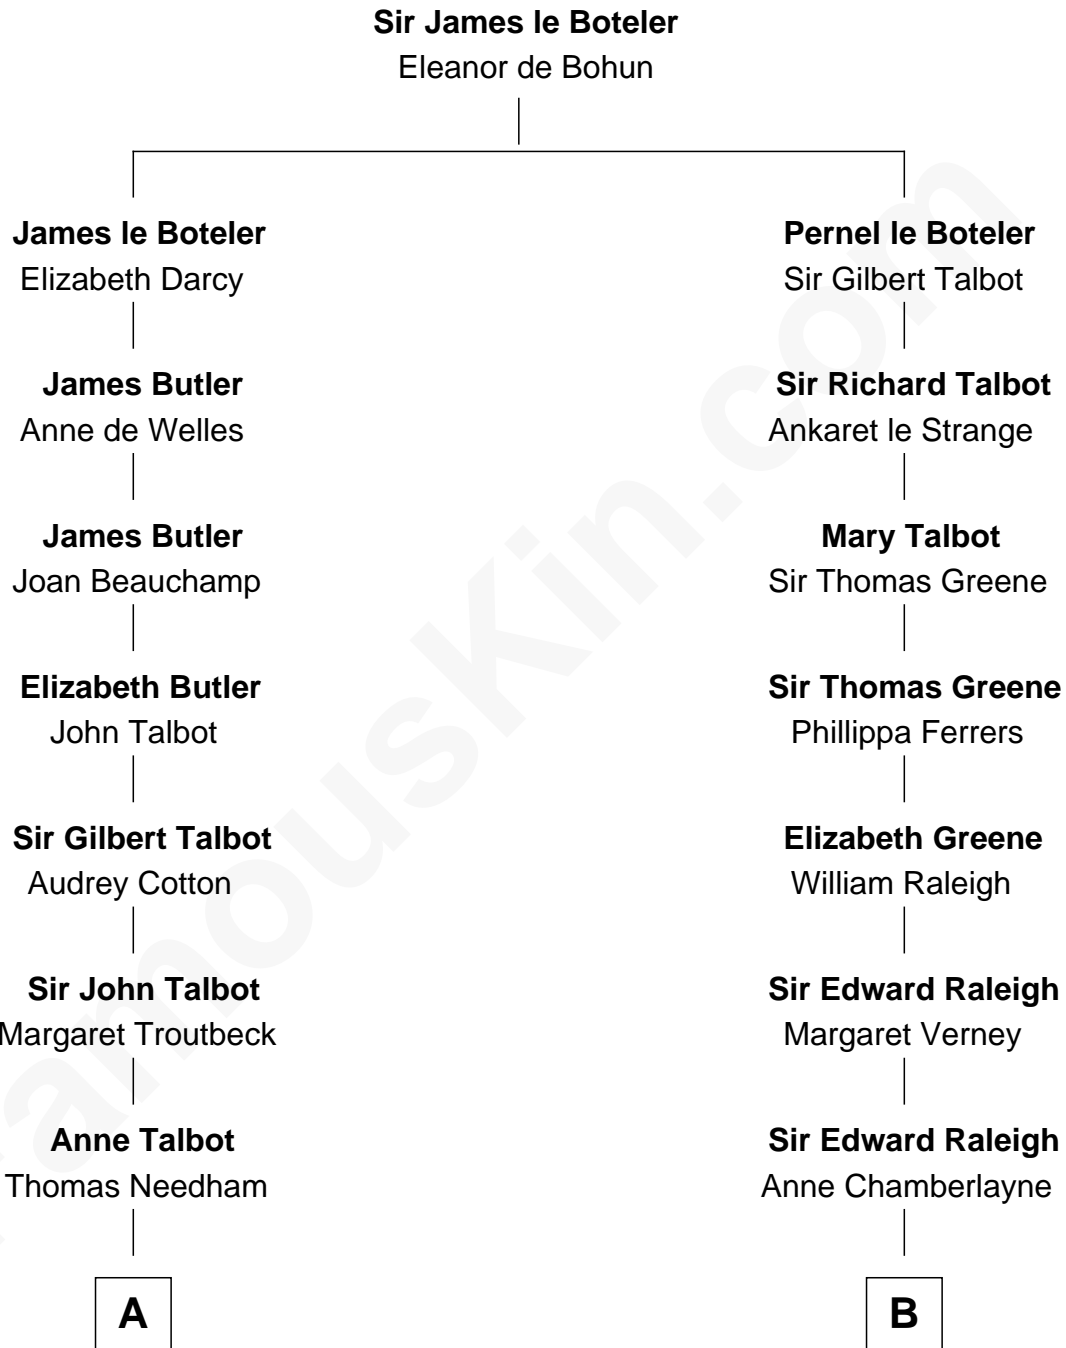

## Relationship Chart of

### Jay Gould

American Railroad "Robber Baron"

16th cousin 2 times removed of

**Stephen A. Douglas**

Participated in Lincoln-Douglas Debates

C

Dr. Stephen Arnold Douglass

Sarah Fiske