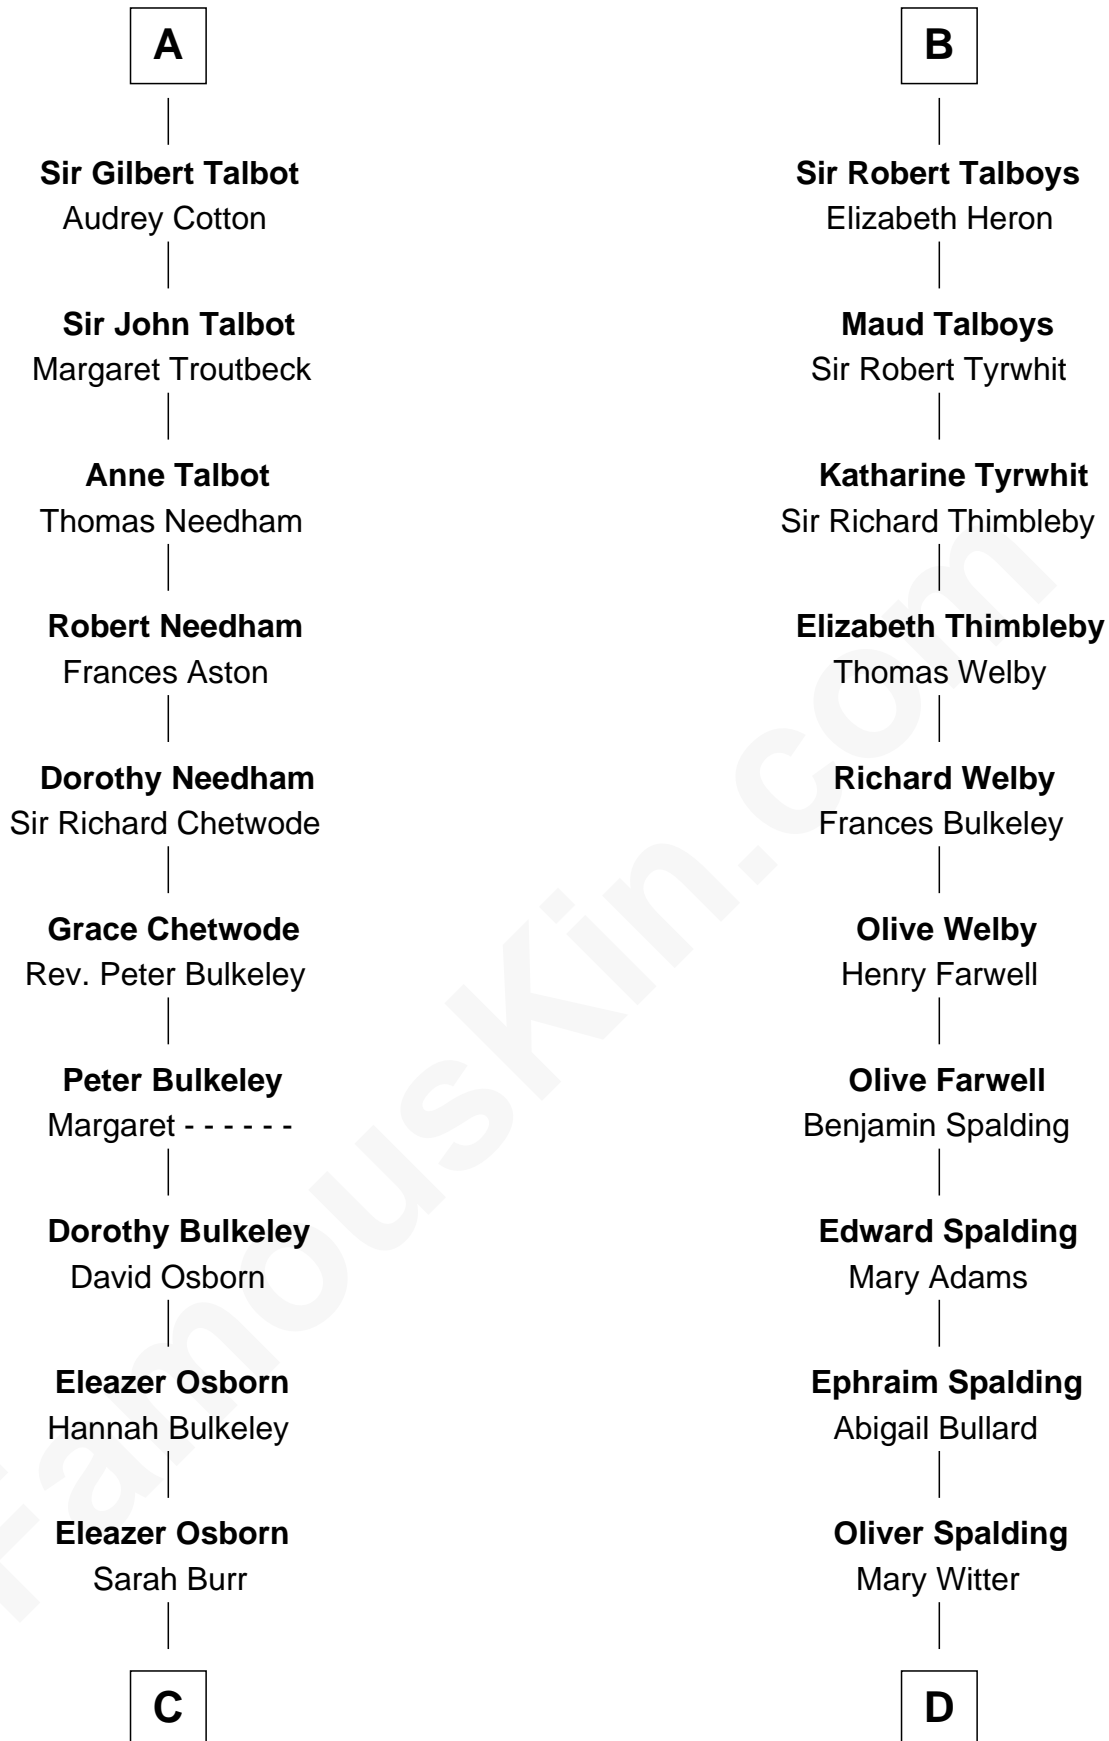

## Relationship Chart of

### Jay Gould

American Railroad "Robber Baron"

19th cousin 2 times removed of

**Katharine Hepburn**

Movie Actress

**Sir Humphrey de Bohun**

Maud of Eu

**C**

**Anna Osborn**  
Abraham Gould

**John Burr Gould**  
Mary More

**Jay Gould**  
*"Robber Baron"*

**D**

**Erastus Spalding**  
Jennet Mack

**Martha Ann Spalding**  
Leman Benton Garlinghouse

**Caroline Garlinghouse**  
Alfred Augustus Houghton