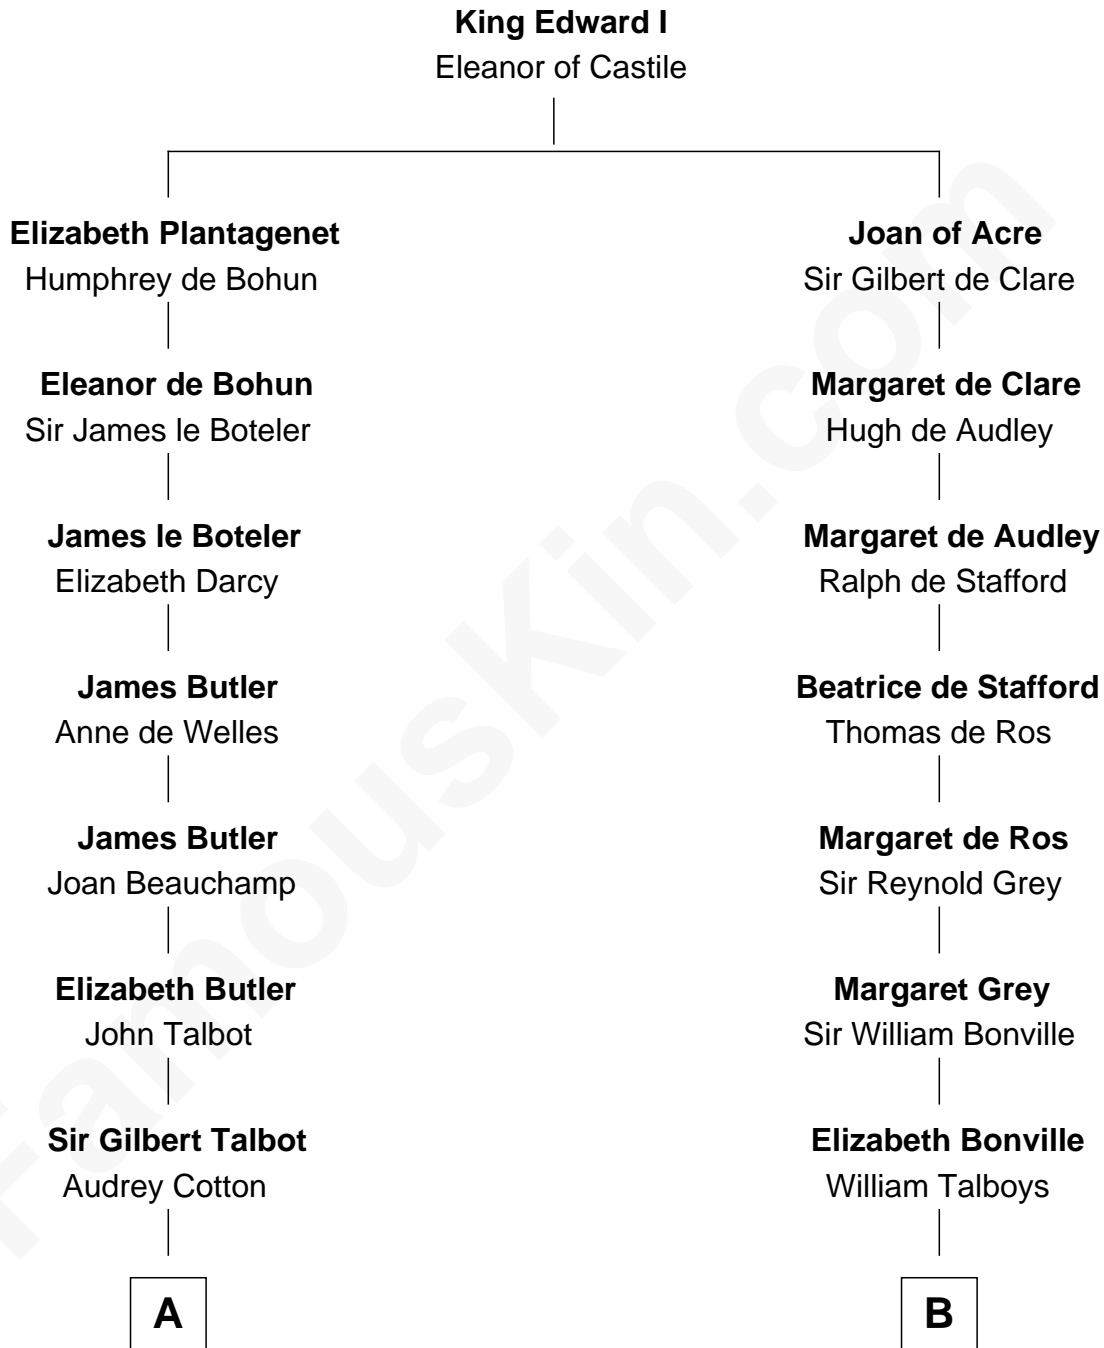

## Relationship Chart of

### Jay Gould

American Railroad "Robber Baron"

18th cousin 3 times removed of

### Katharine Hepburn

Movie Actress

**C**

**John Burr Gould**

Mary More

**Jay Gould**

*"Robber Baron"*

**D**