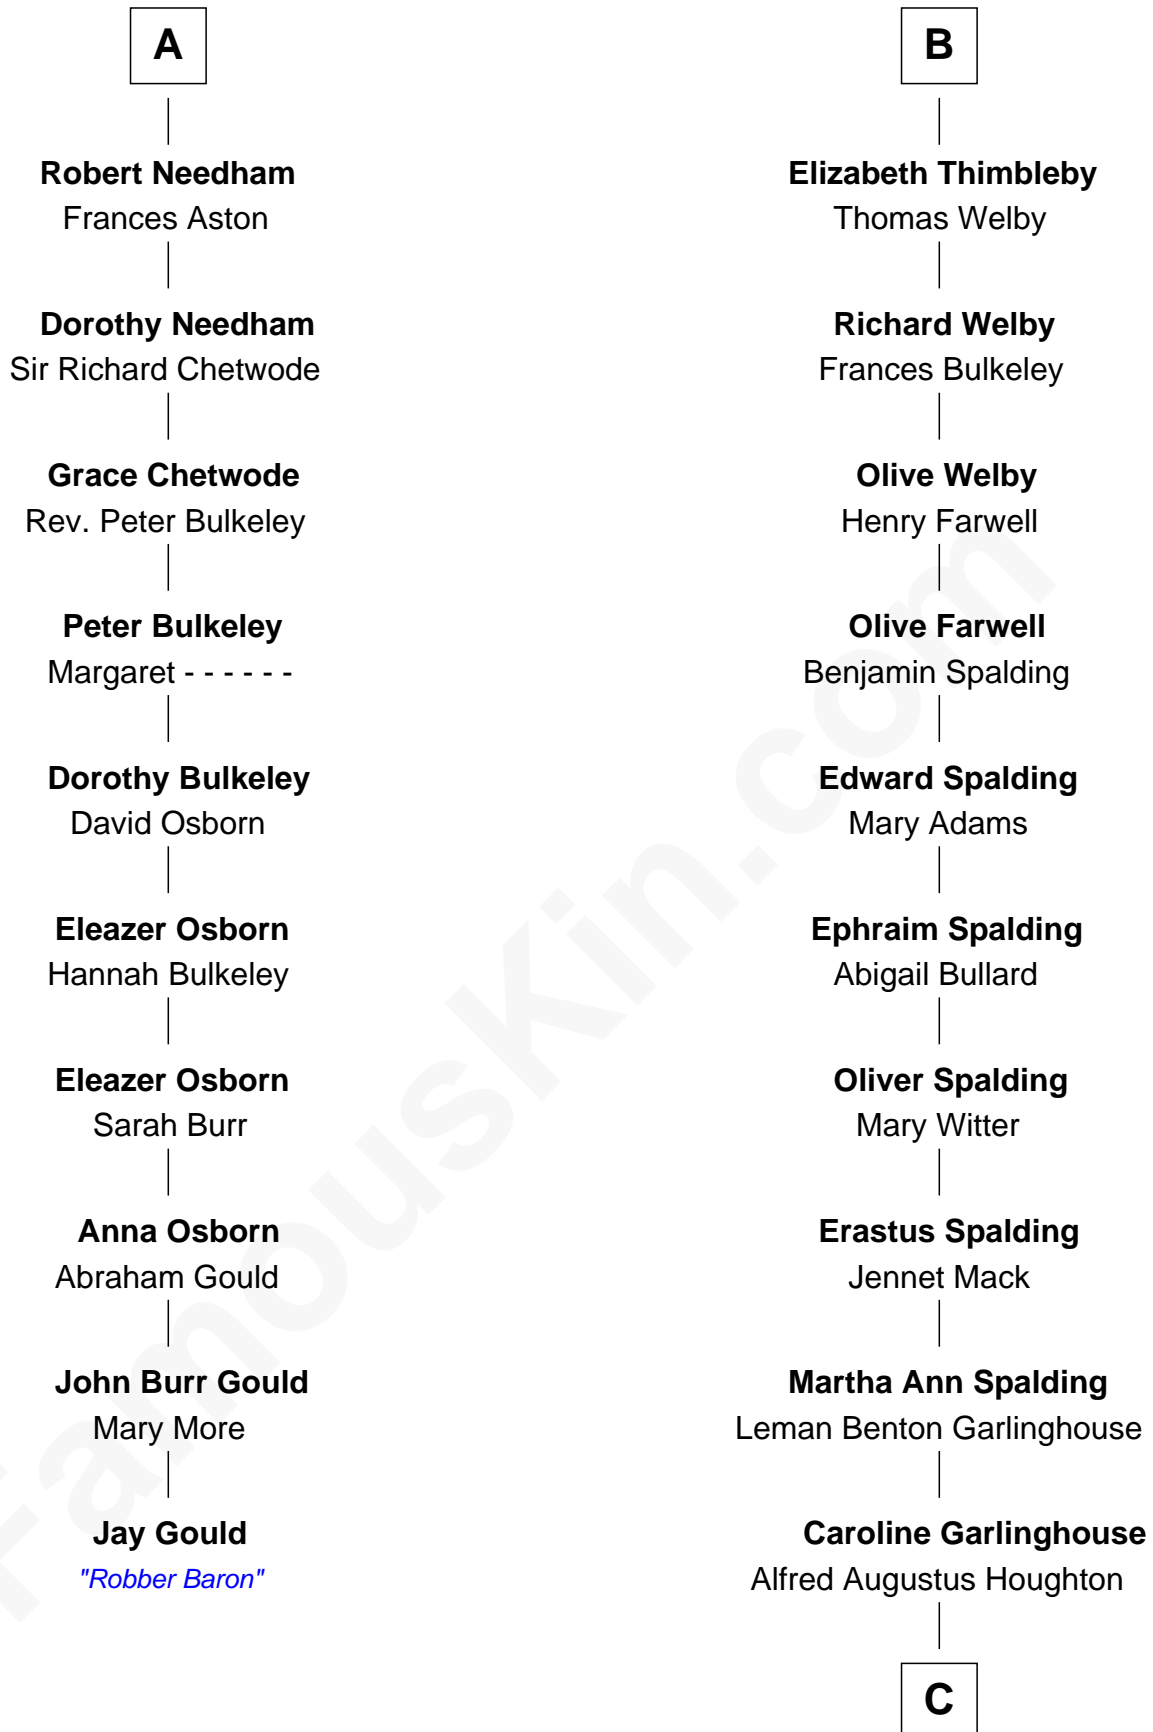

FamousKin.com

Relationship Chart of

Jay Gould

American Railroad "Robber Baron"

16th cousin 2 times removed of

Katharine Hepburn
Movie Actress

Sir William de Ros
Margery de Badlesmere

C

|
Katharine Martha Houghton

Thomas Norval Hepburn

|
Katharine Hepburn

Movie Actress

FamousKin.com