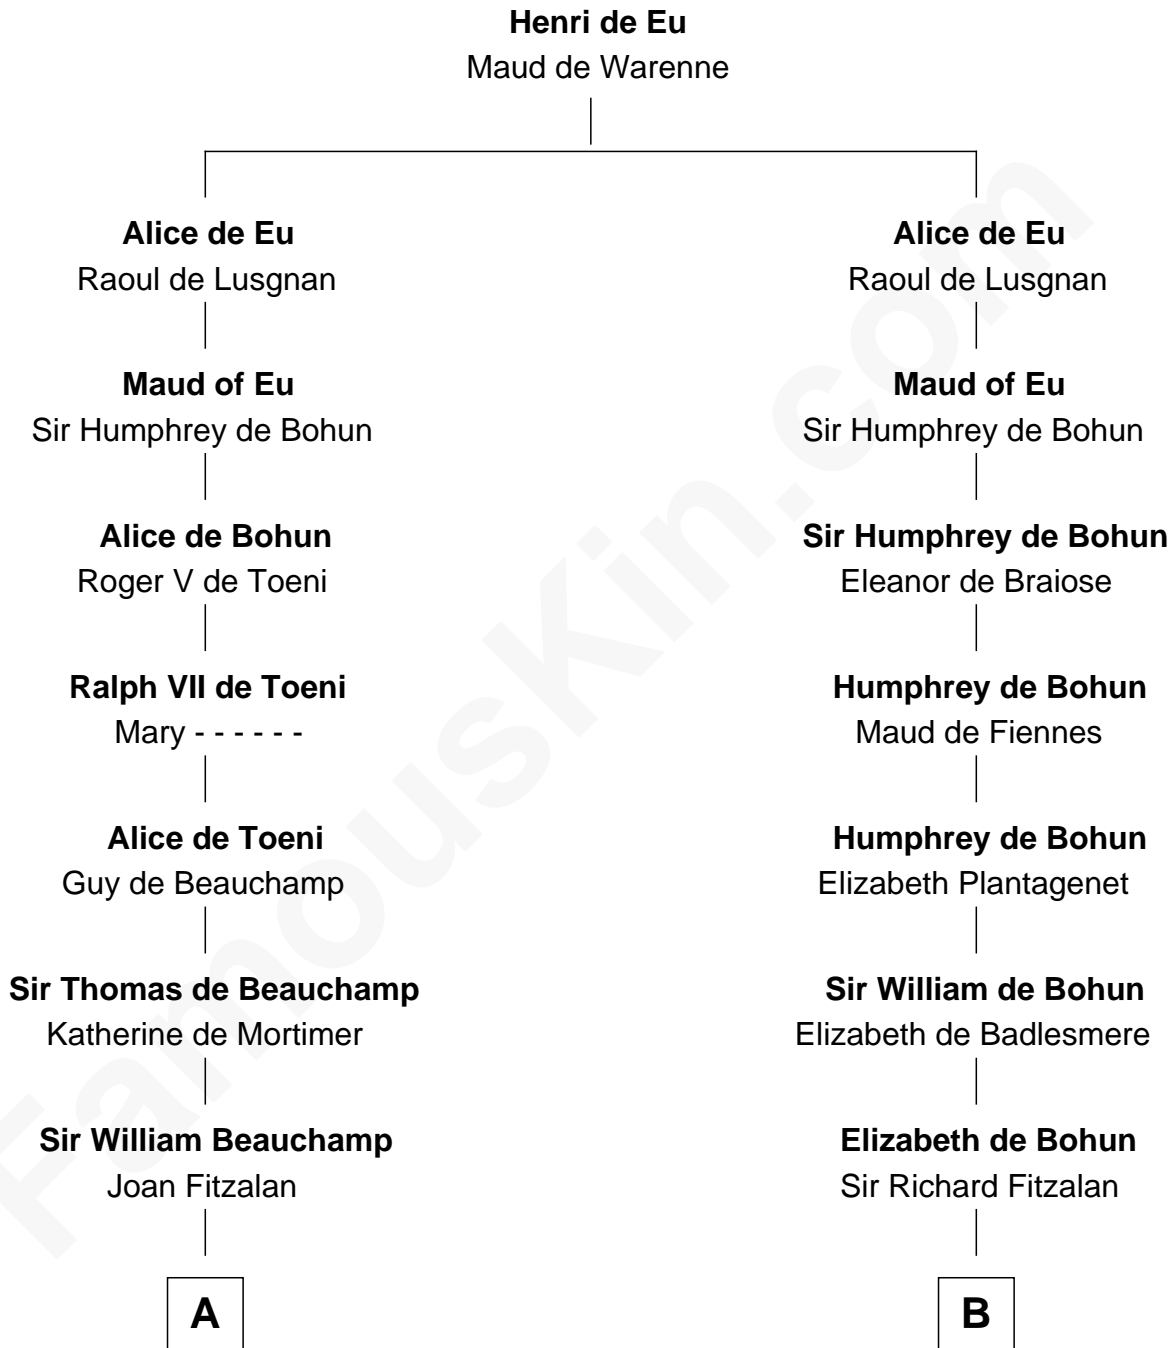

## Relationship Chart of

### Jay Gould

American Railroad "Robber Baron"

18th cousin 3 times removed of

**Roger Sherman**

Signer of the Declaration of Independence

**C**

**Eleazer Osborn**  
Hannah Bulkeley

**Eleazer Osborn**  
Sarah Burr

**Anna Osborn**  
Abraham Gould

**John Burr Gould**  
Mary More

**Jay Gould**  
*"Robber Baron"*

**D**

**Mehetable Wellington**  
William Sherman

**Roger Sherman**  
*Signer of Declaration of Independence*