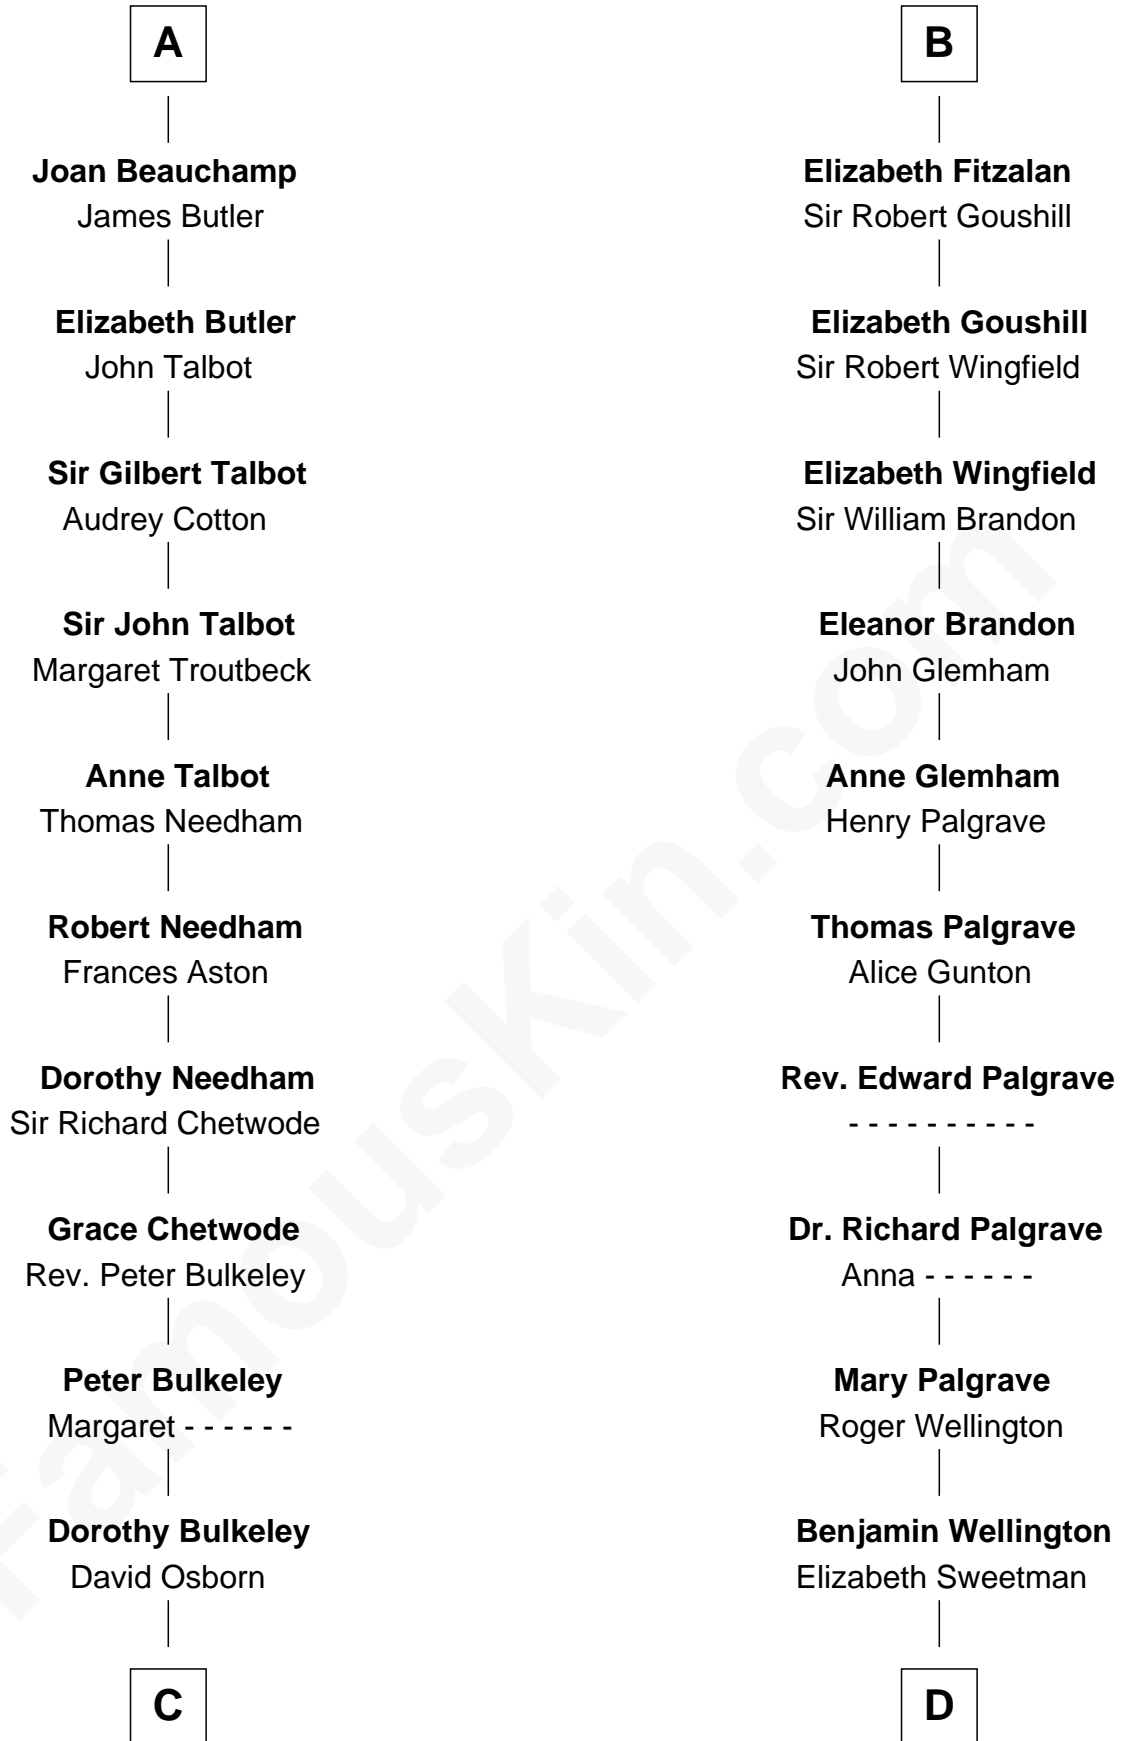

## Relationship Chart of

### Jay Gould

American Railroad "Robber Baron"

18th cousin 3 times removed of

**Roger Sherman**

Signer of the Declaration of Independence

**C**

**Eleazer Osborn**  
Hannah Bulkeley

**Eleazer Osborn**  
Sarah Burr

**Anna Osborn**  
Abraham Gould

**John Burr Gould**  
Mary More

**Jay Gould**  
*"Robber Baron"*

**D**

**Mehetable Wellington**  
William Sherman

**Roger Sherman**  
*Signer of Declaration of Independence*