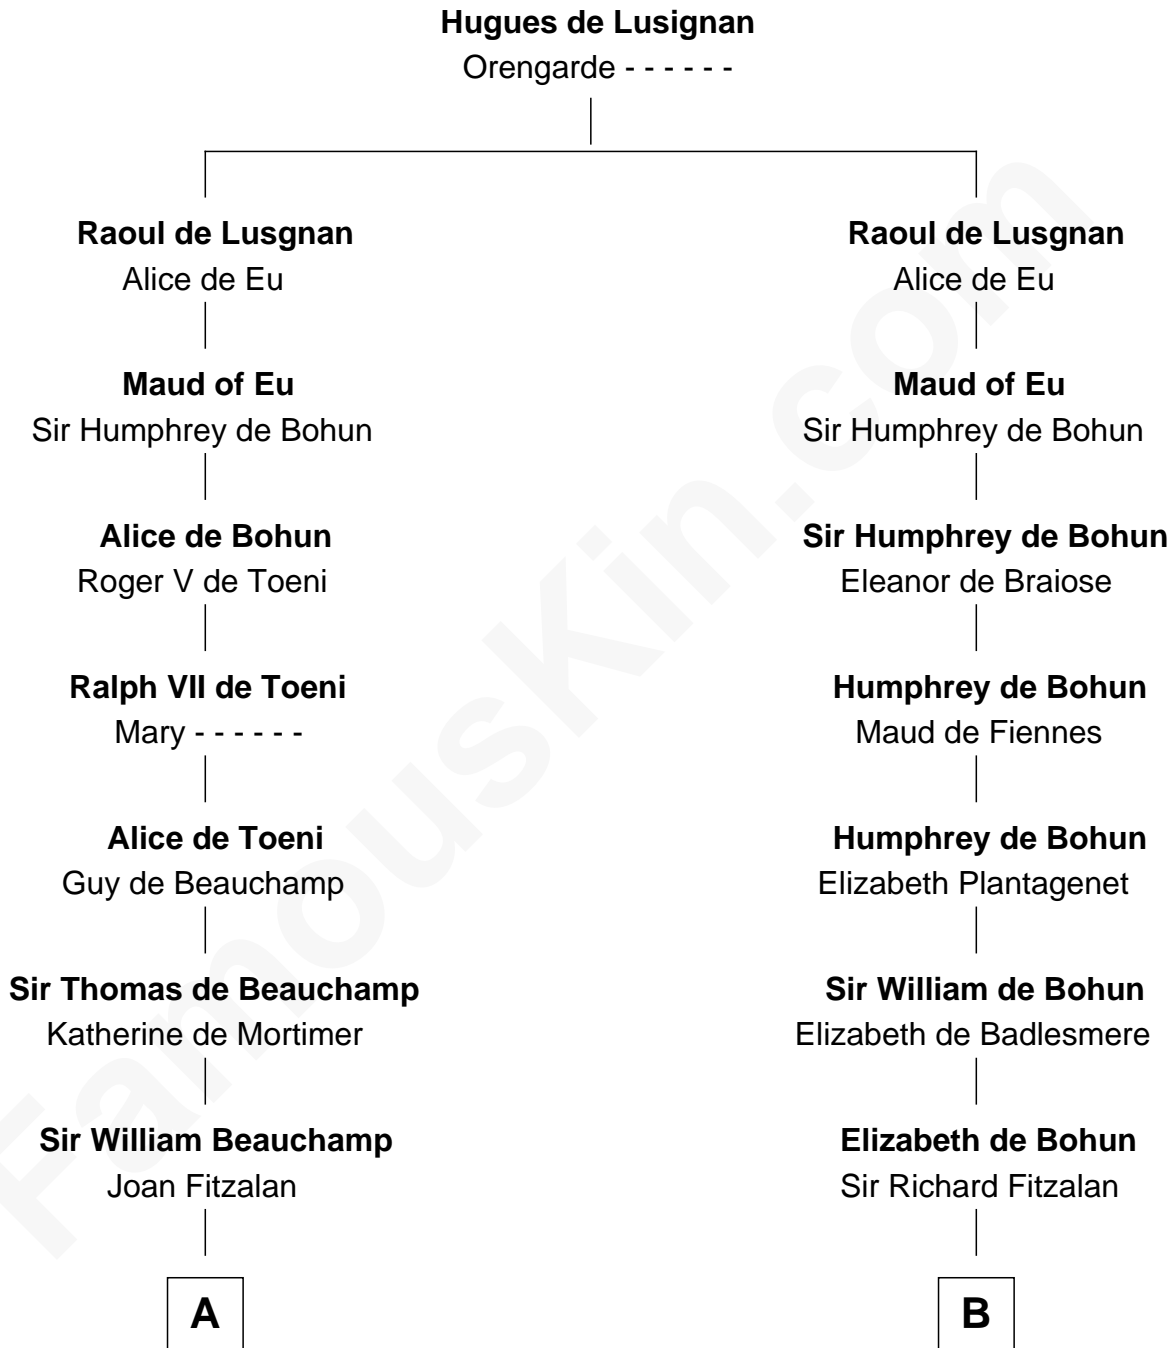

## Relationship Chart of

### Jay Gould

American Railroad "Robber Baron"

18th cousin 3 times removed of

**Roger Sherman**

Signer of the Declaration of Independence

**C**

**Eleazer Osborn**  
Hannah Bulkeley

**Eleazer Osborn**  
Sarah Burr

**Anna Osborn**  
Abraham Gould

**John Burr Gould**  
Mary More

**Jay Gould**  
*"Robber Baron"*

**D**

**Mehetable Wellington**  
William Sherman

**Roger Sherman**  
*Signer of Declaration of Independence*