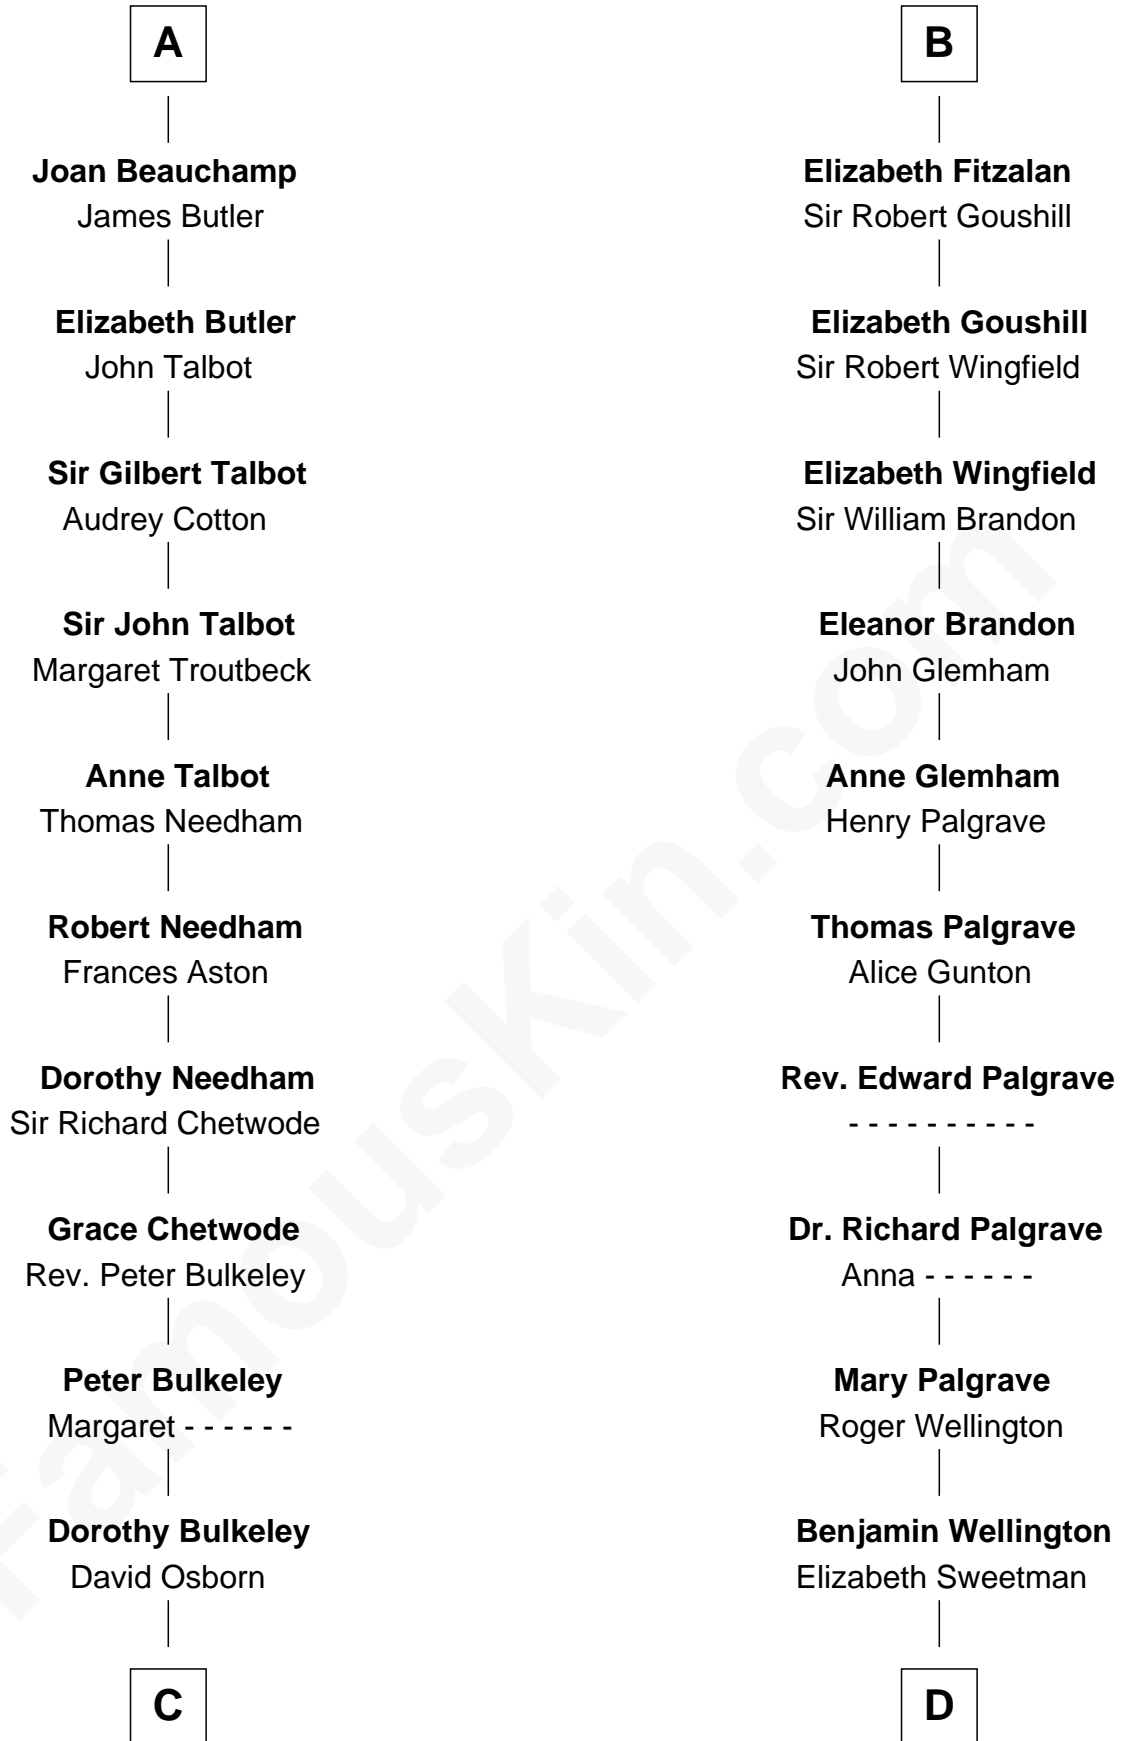

FamousKin.com

Relationship Chart of

Jay Gould

American Railroad "Robber Baron"

18th cousin 3 times removed of

Roger Sherman

Signer of the Declaration of Independence

C

Eleazer Osborn
Hannah Bulkeley

Eleazer Osborn
Sarah Burr

Anna Osborn
Abraham Gould

John Burr Gould
Mary More

Jay Gould
"Robber Baron"

D

Mehetable Wellington
William Sherman

Roger Sherman
Signer of Declaration of Independence