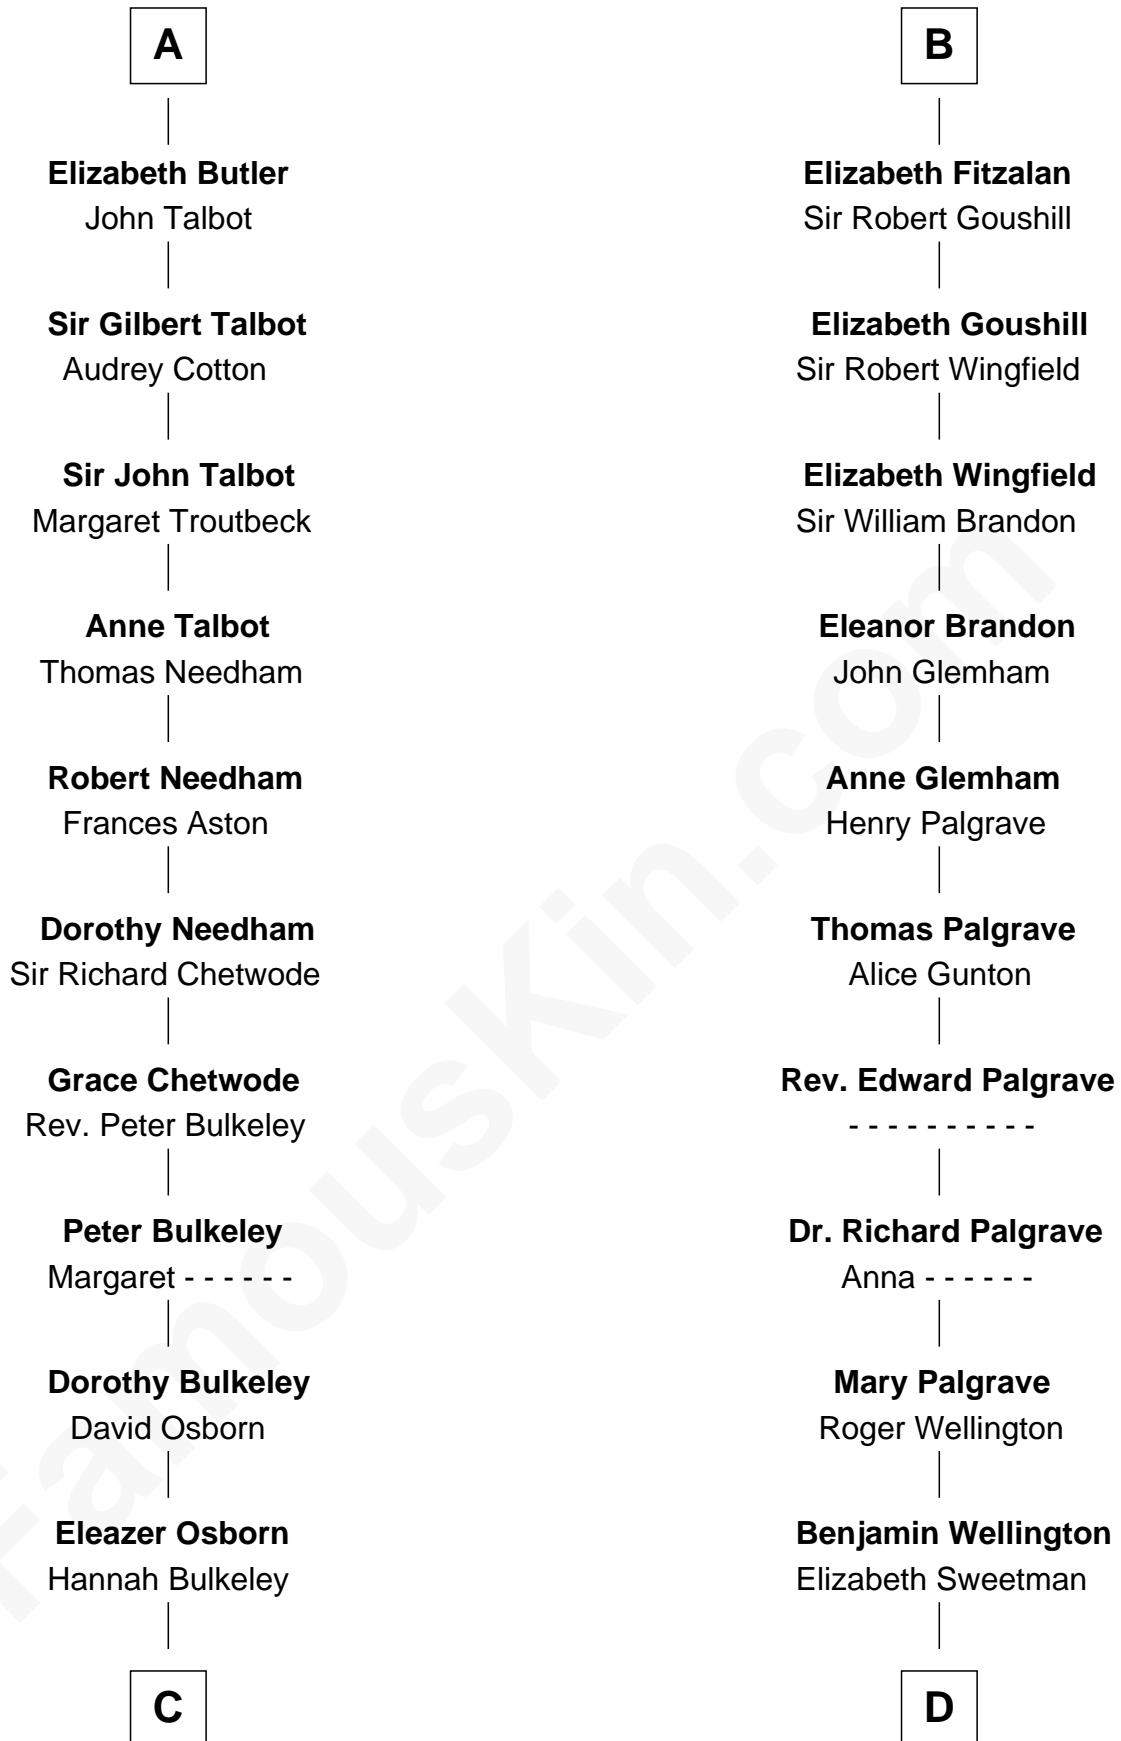

FamousKin.com

Relationship Chart of

Jay Gould

American Railroad "Robber Baron"

18th cousin 2 times removed of

Roger Sherman

Signer of the Declaration of Independence

Waleran de Newburgh

Alice de Harcourt

C

Eleazer Osborn

Sarah Burr

Anna Osborn

Abraham Gould

John Burr Gould

Mary More

Jay Gould

"Robber Baron"

D

Mehetable Wellington

William Sherman

Roger Sherman

Signer of Declaration of Independence

FamousKin.com